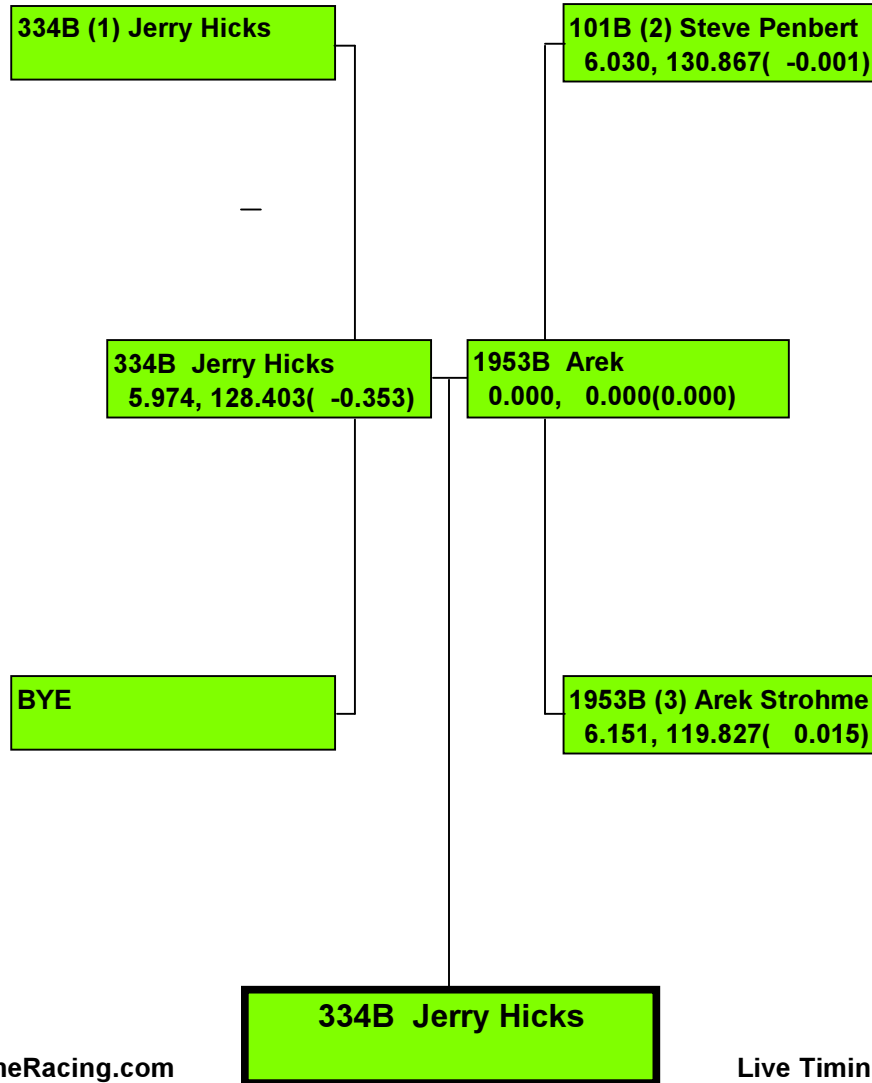

NJBA MAD MAY, 2013

National Jet Boat Association

Precision Timing by www.DragTimeRacing.com

Live Timing Data at www.DragBoatRacing.com

Class: 6.00-6.99 - 6.00-3.99

Racers in Class:3

Printed: TUESDAY 09/10/13 15:19:30