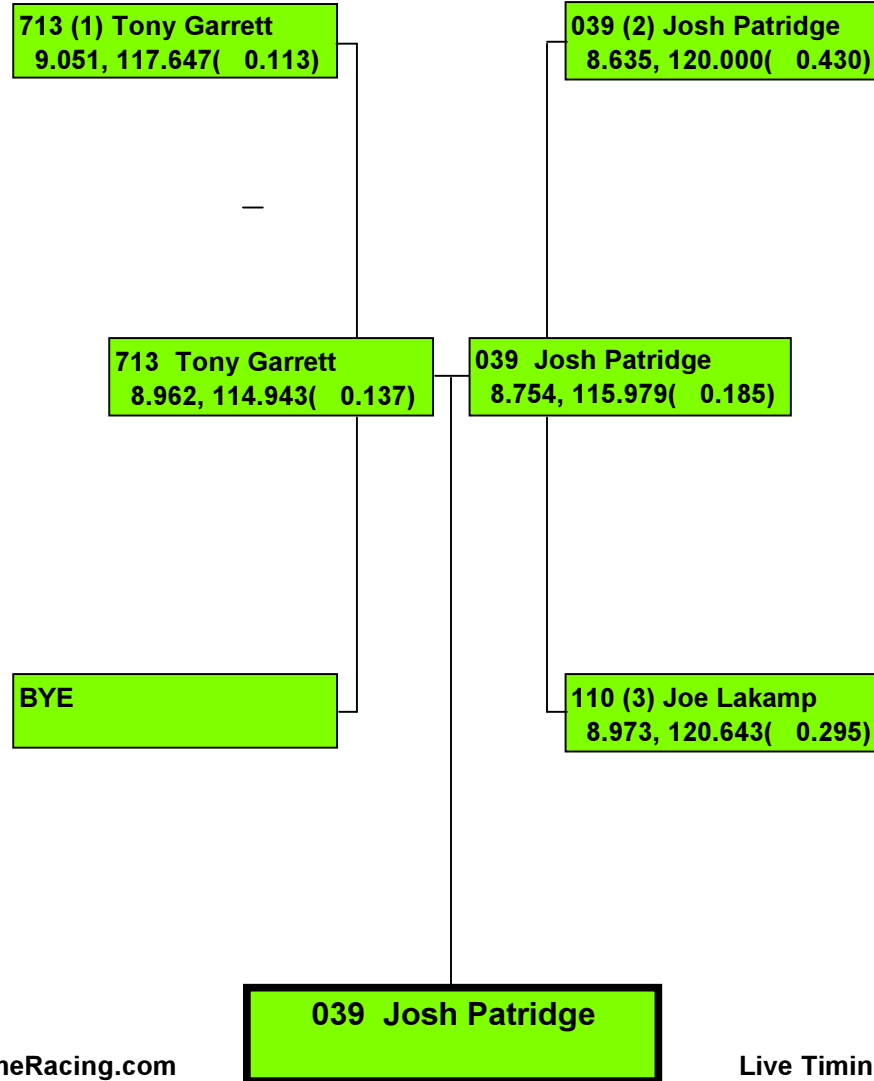

NJBA MAD MAY, 2013

National Jet Boat Association

Precision Timing by www.DragTimeRacing.com

Live Timing Data at www.DragBoatRacing.com

Class: PGJ - PRO GAS JET

Racers in Class:3

Printed: TUESDAY 09/10/13 15:19:30