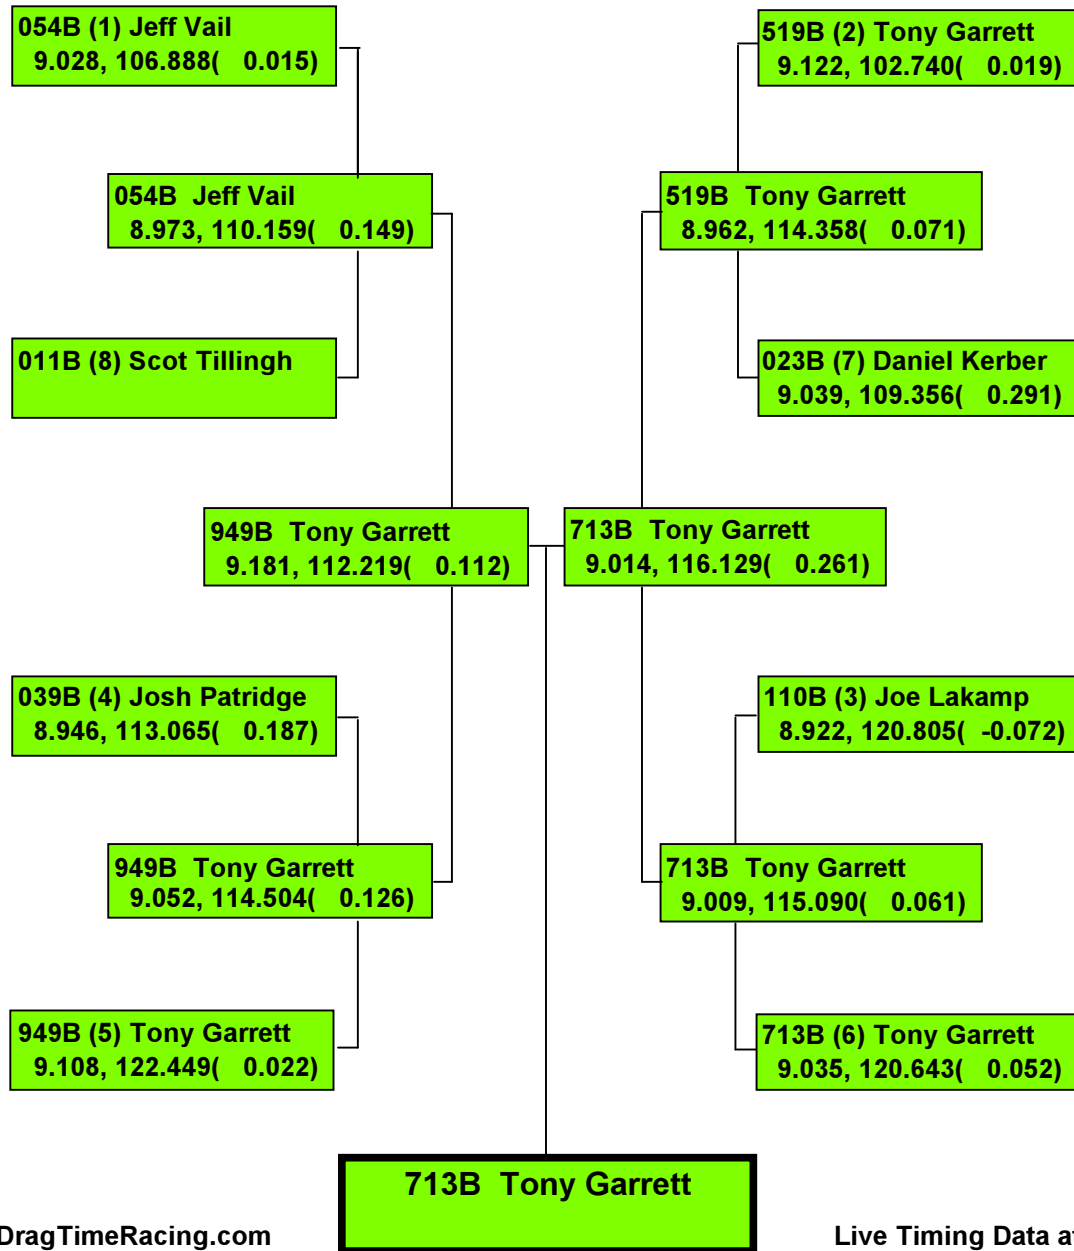

Printed: TUESDAY 09/10/13 15:19:30

NJBA MAD MAY, 2013

Precision Timing by www.DragTimeRacing.com

Live Timing Data at www.DragBoatRacing.com

NJBA MAD MAY, 2013

National Jet Boat Association

Precision Timing by www.DragTimeRacing.com