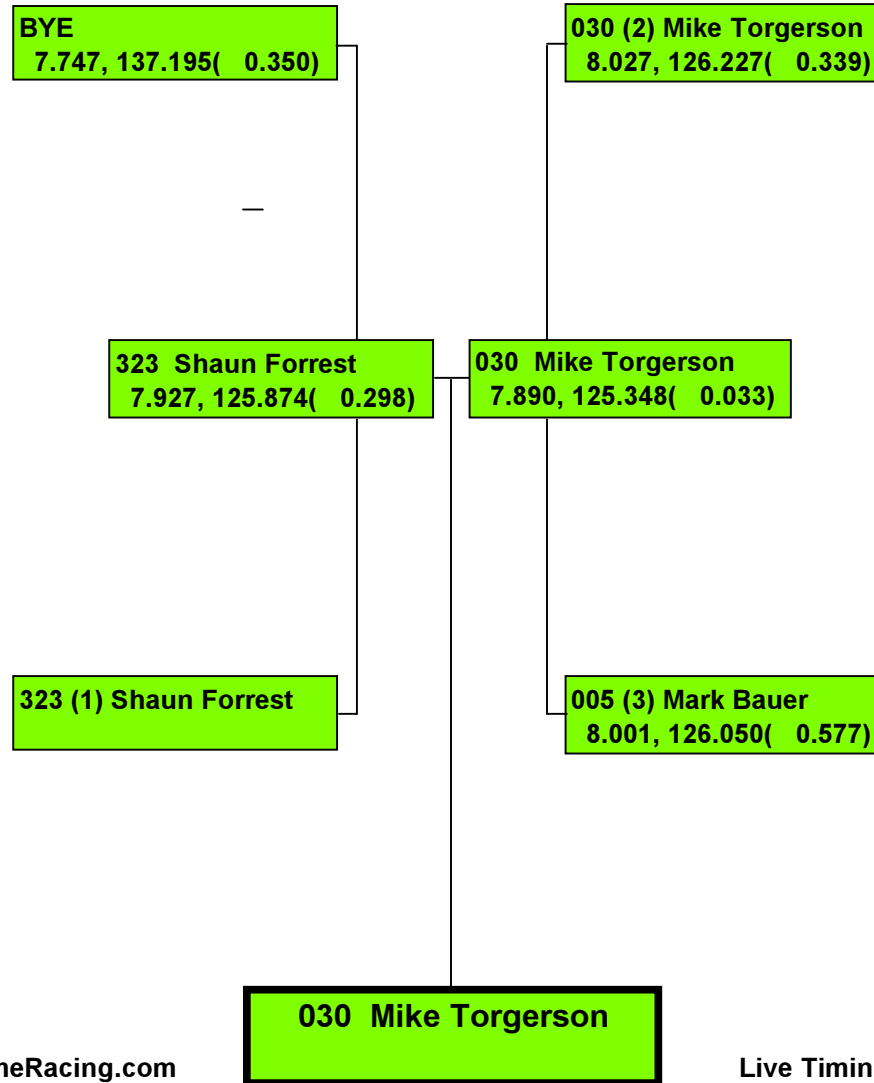

NJBA MAD MAY, 2013

National Jet Boat Association

Precision Timing by www.DragTimeRacing.com

Live Timing Data at www.DragBoatRacing.com

Class: PUF - PRO UNLIMITED FLAT

Racers in Class:3

Printed: TUESDAY 09/10/13 15:19:30