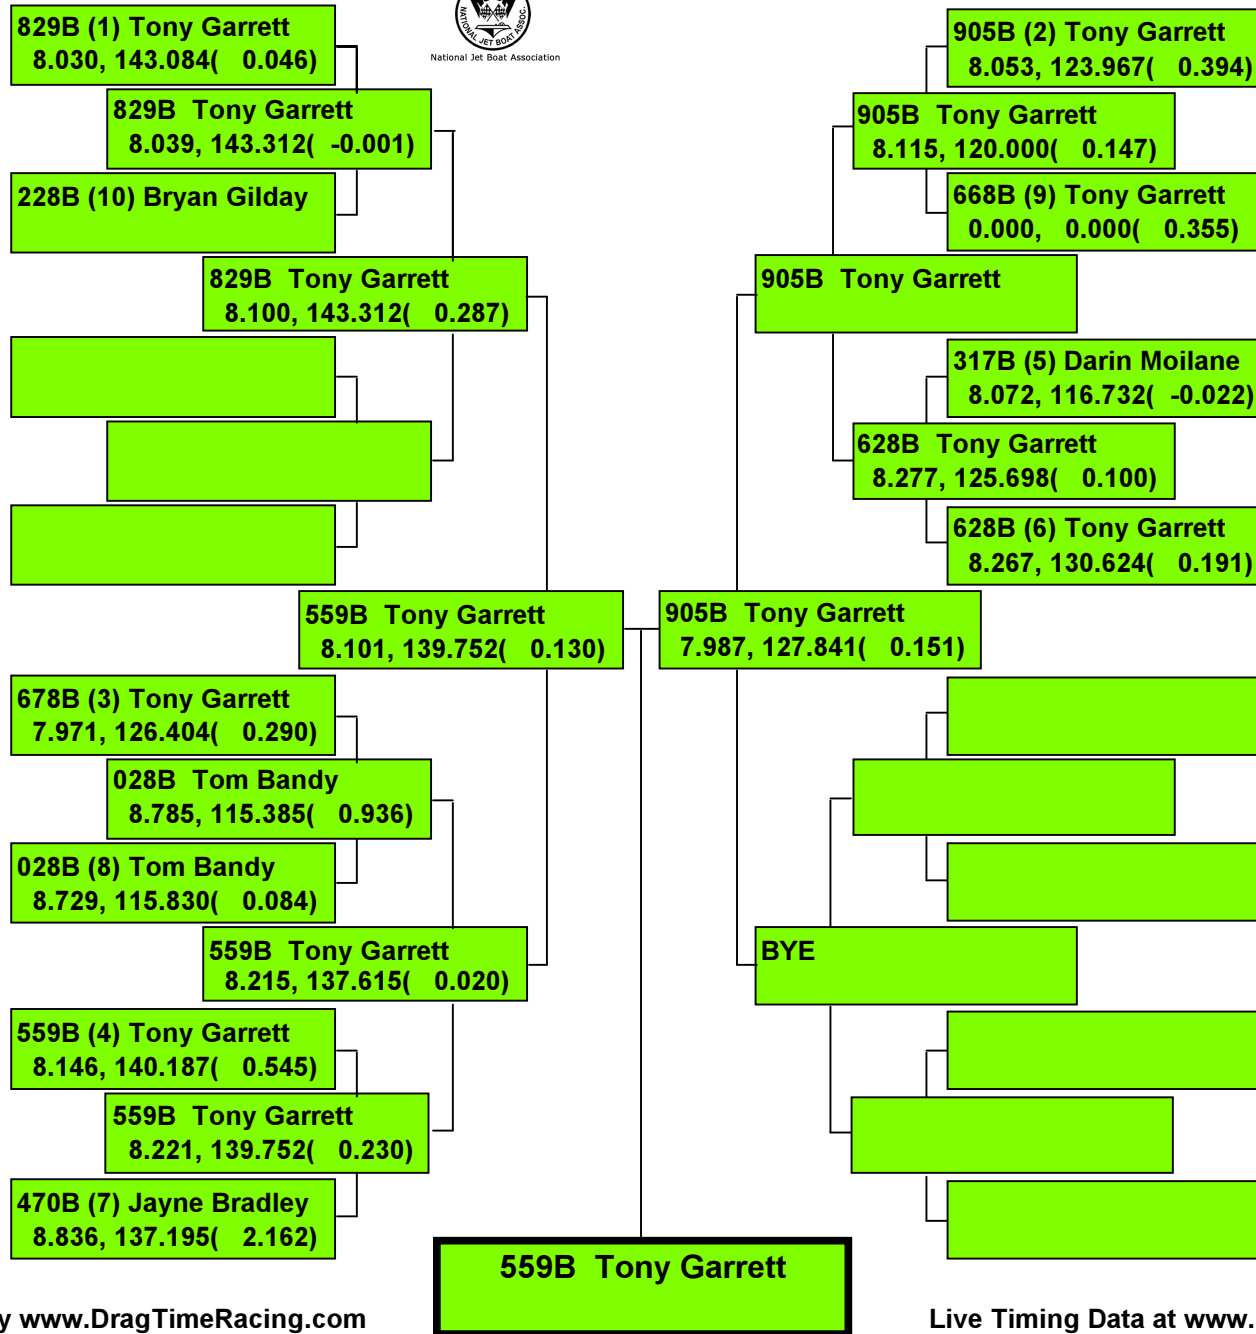

NJBA MAD MAY, 2013

Precision Timing by www.DragTimeRacing.com

Live Timing Data at www.DragBoatRacing.com