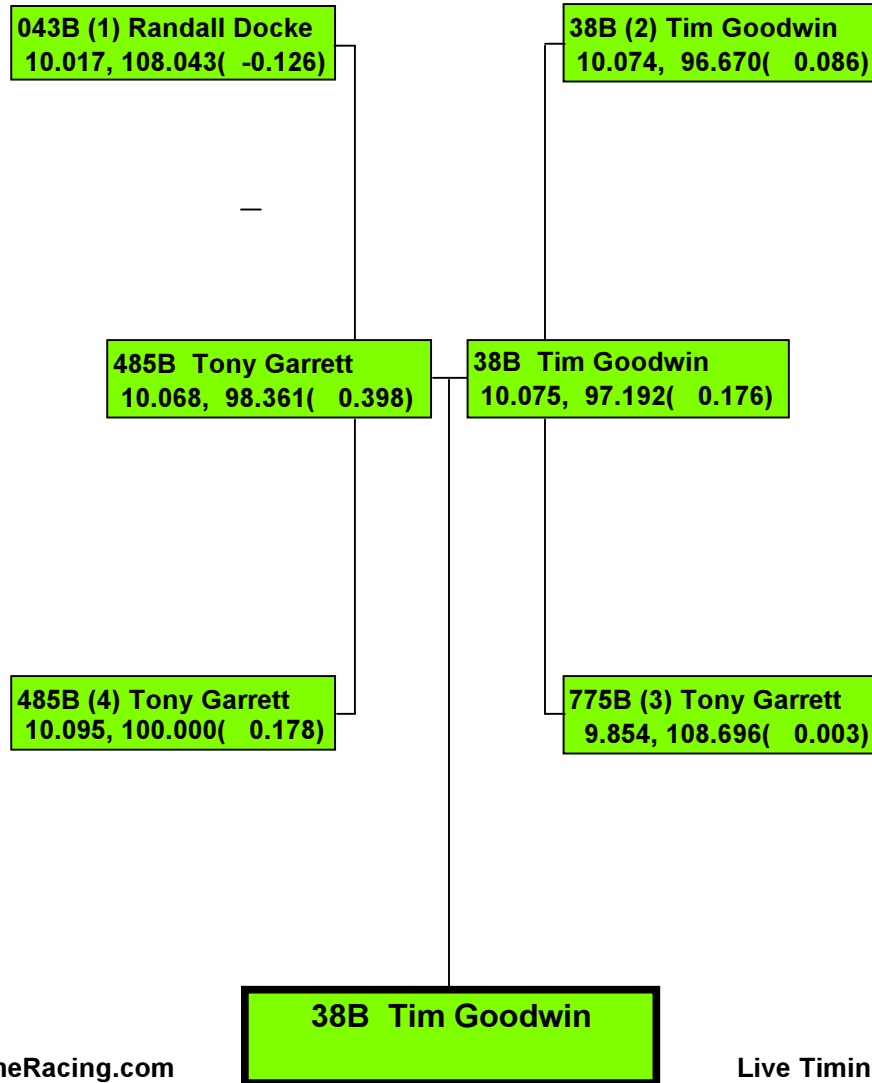

NJBA MAD MAY, 2013

National Jet Boat Association

Precision Timing by www.DragTimeRacing.com

Live Timing Data at www.DragBoatRacing.com

NJBA MAD MAY, 2013

National Jet Boat Association

877B (1) Tony Garrett
11.459, 86.455(0.229)