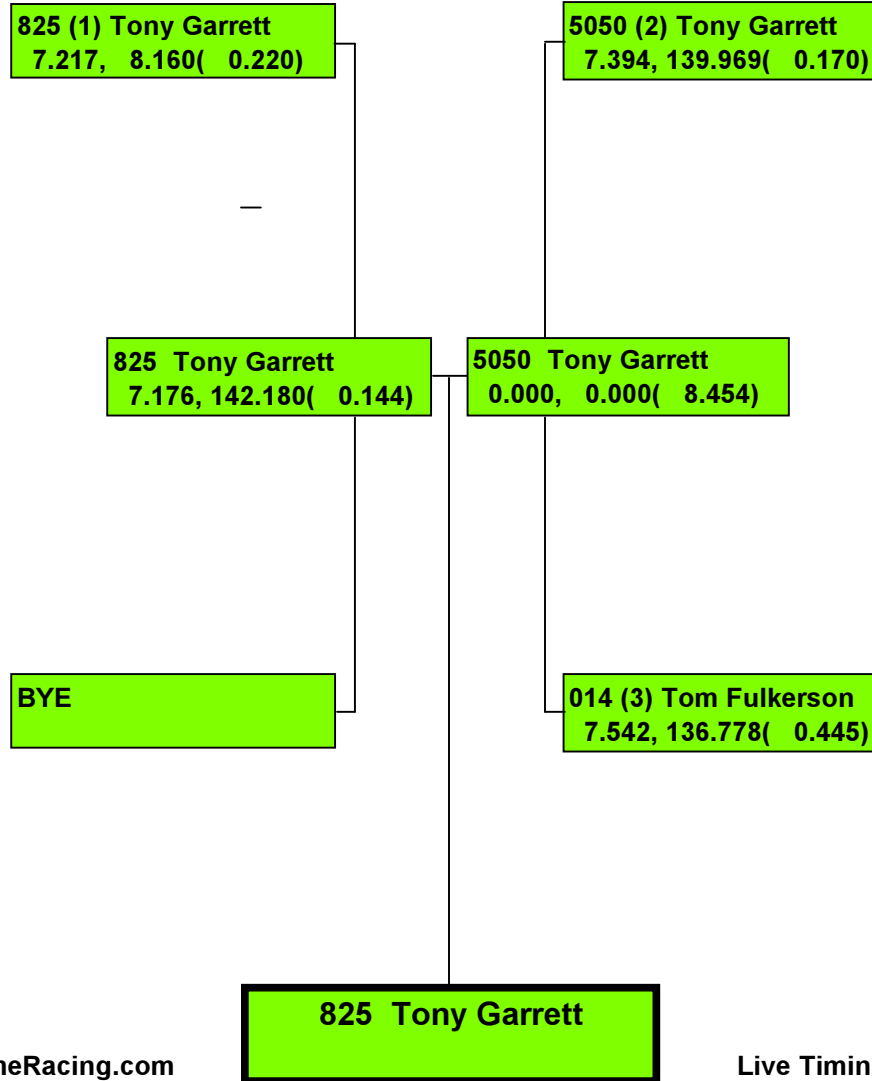

Class: BGF - BLOWN GAS FLAT

Racers in Class:1

Printed: TUESDAY 09/10/13 15:19:30

NJBA MAD MAY, 2013

National Jet Boat Association

Precision Timing by www.DragTimeRacing.com

Live Timing Data at www.DragBoatRacing.com