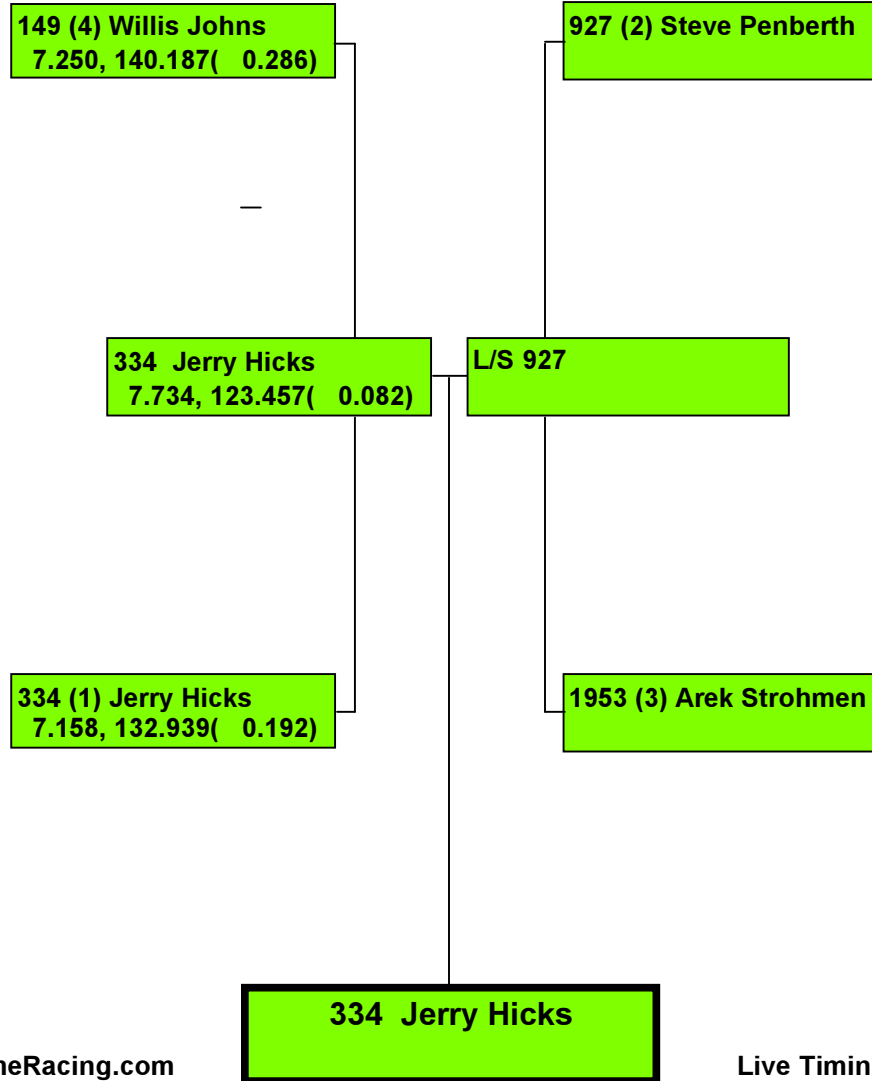

NJBA SEASON FINAL 2013

National Jet Boat Association

Precision Timing by www.DragTimeRacing.com

Live Timing Data at www.DragBoatRacing.com