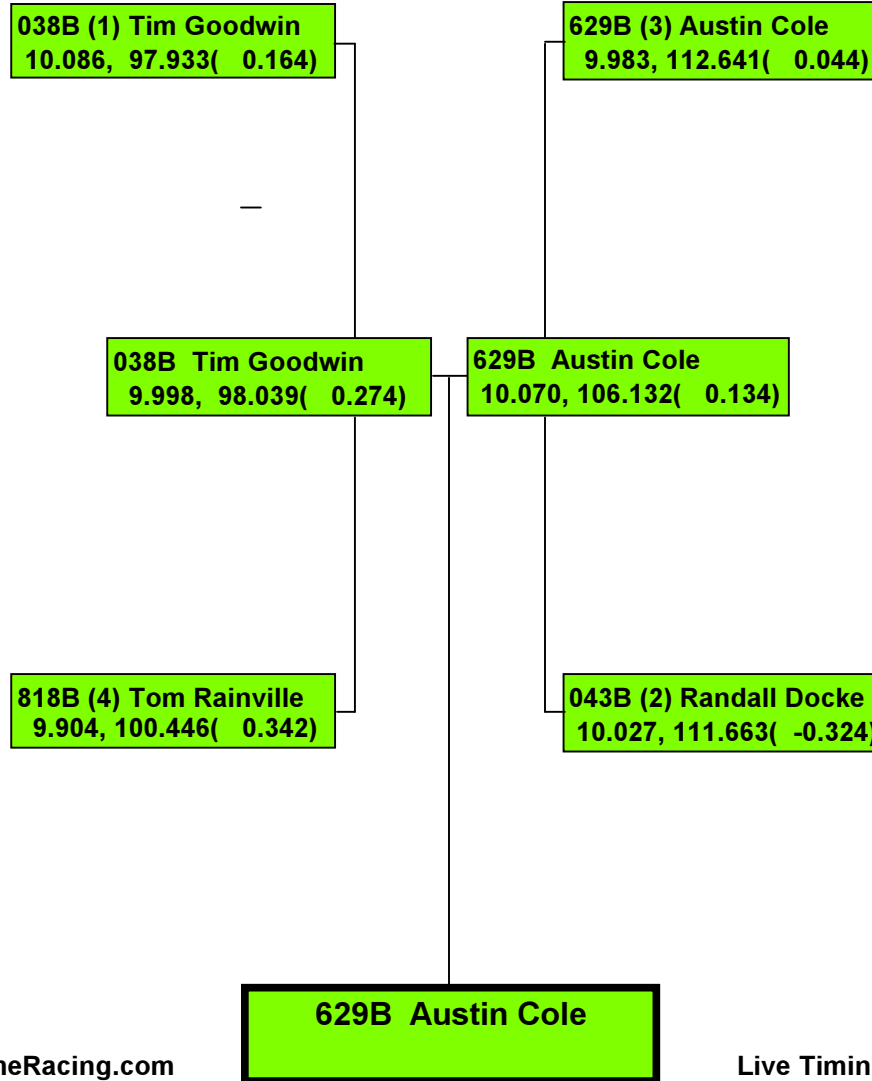

# NJBA SEASON FINAL 2013

National Jet Boat Association

Precision Timing by [www.DragTimeRacing.com](http://www.DragTimeRacing.com)

Live Timing Data at [www.DragBoatRacing.com](http://www.DragBoatRacing.com)