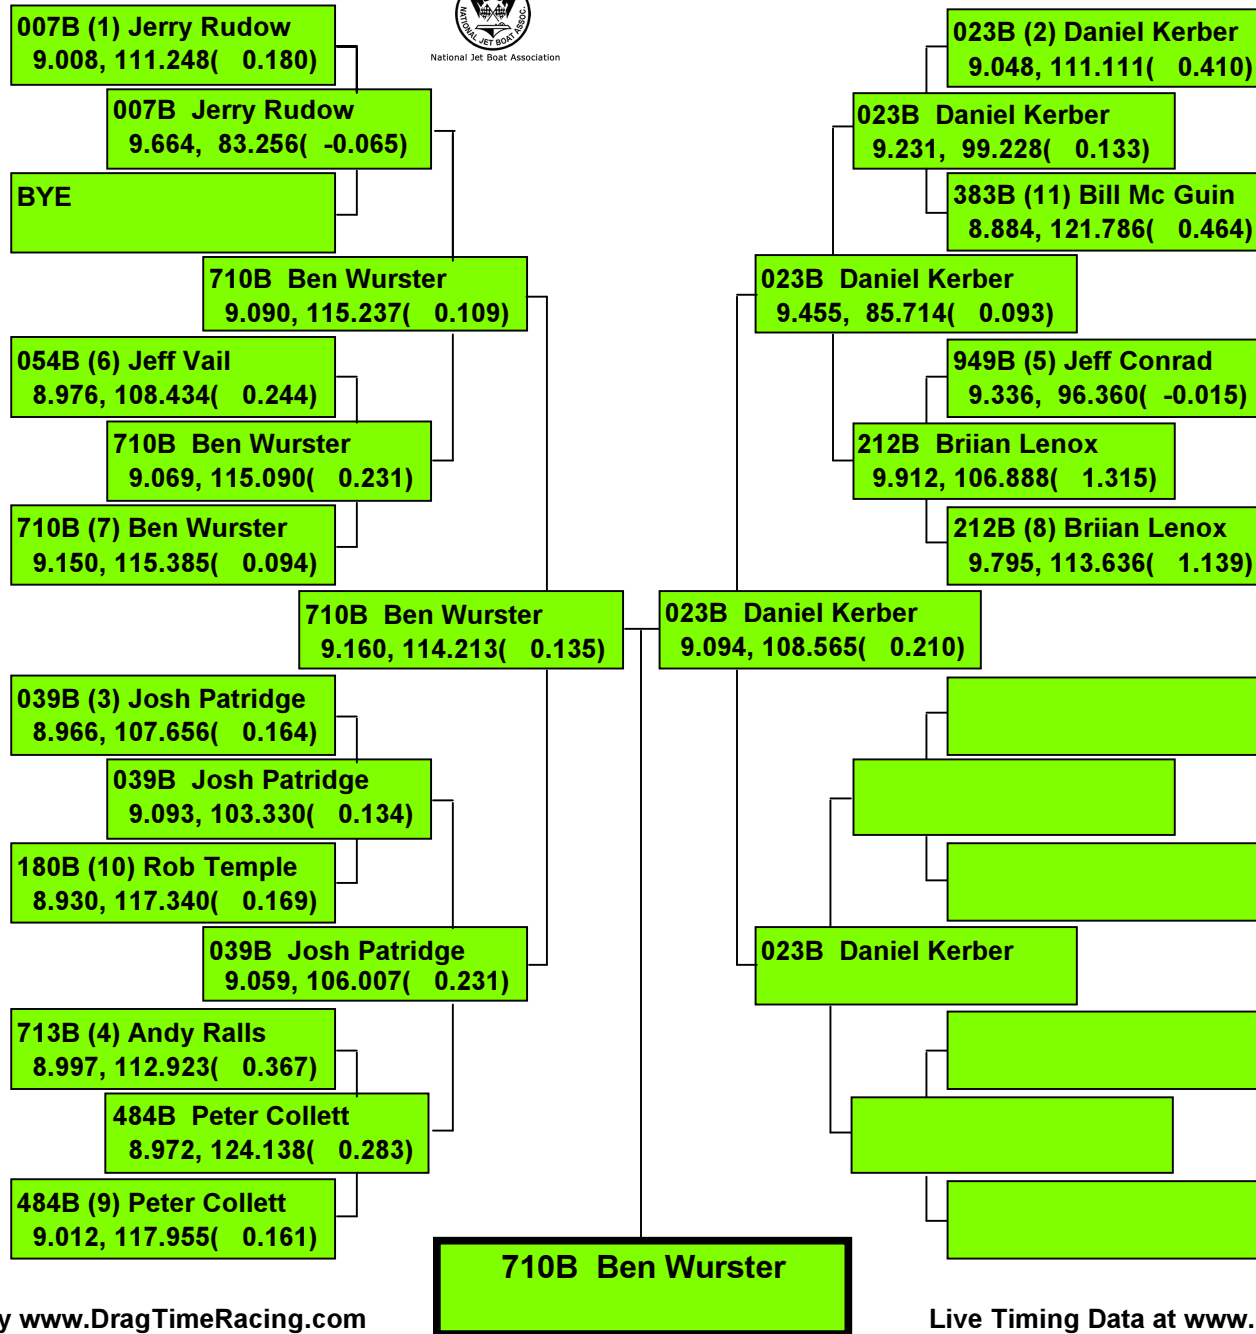

NJBA SEASON FINAL 2013

Precision Timing by www.DragTimeRacing.com

Live Timing Data at www.DragBoatRacing.com