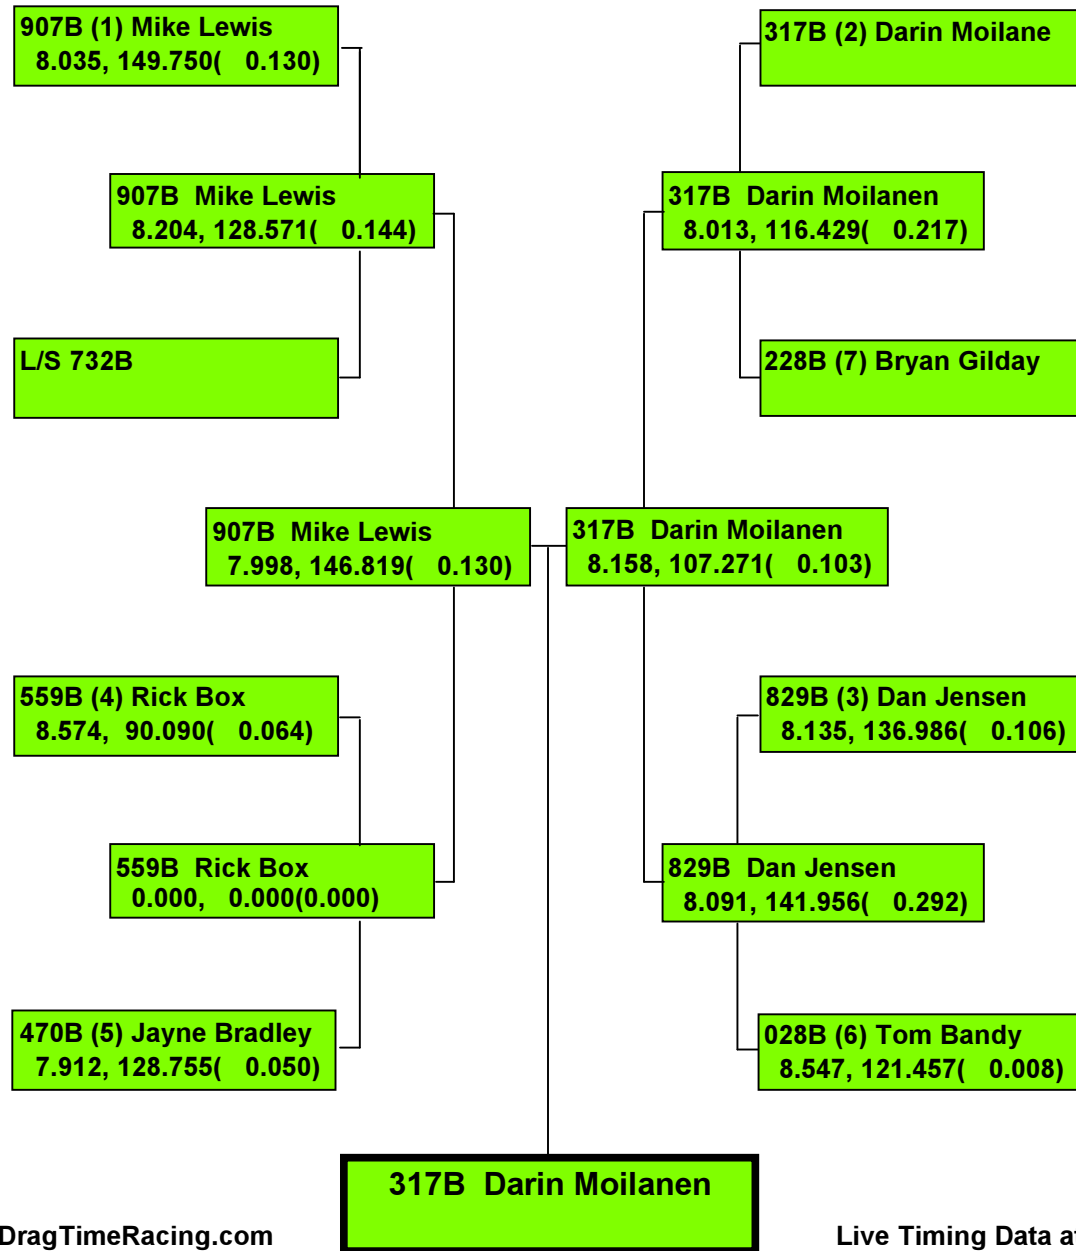

NJBA SEASON FINAL 2013

National Jet Boat Association

Precision Timing by www.DragTimeRacing.com

Live Timing Data at www.DragBoatRacing.com