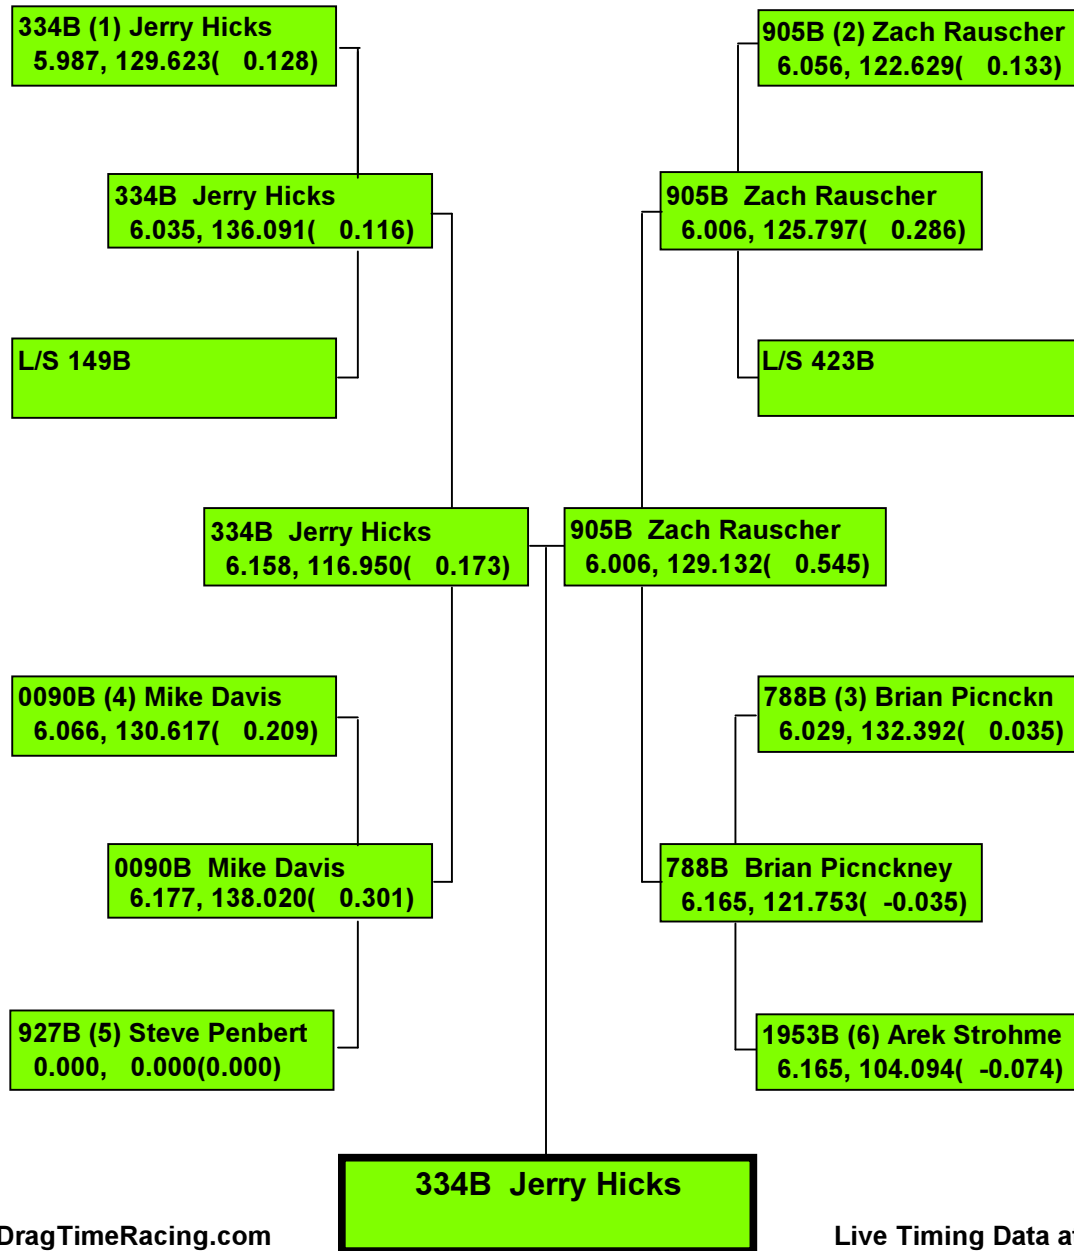

NJBA SEASON FINAL 2013

National Jet Boat Association

Precision Timing by www.DragTimeRacing.com

Live Timing Data at www.DragBoatRacing.com