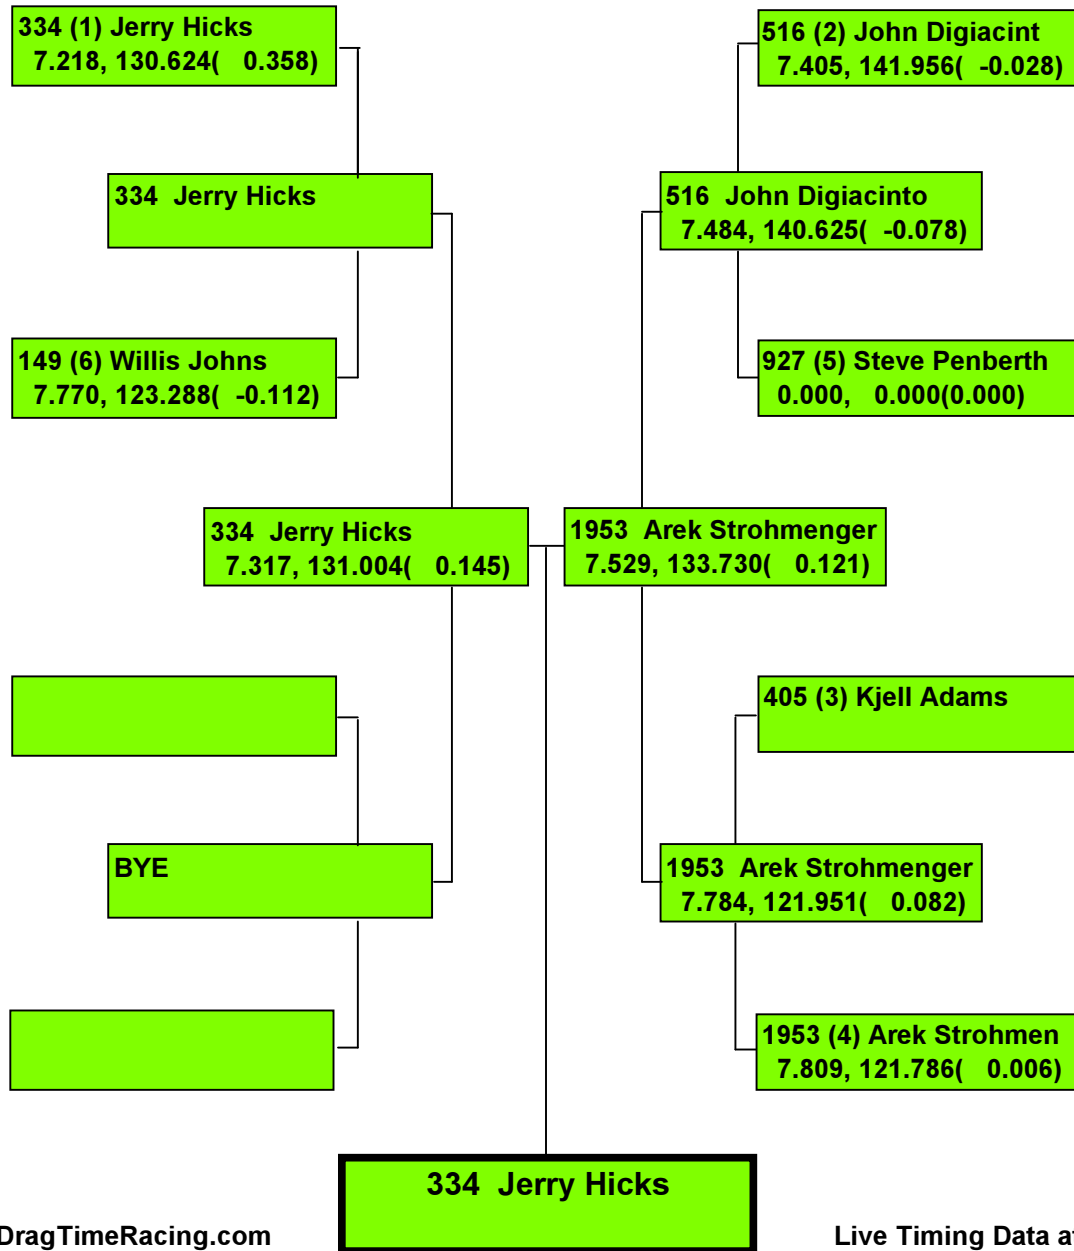

FALL NATIONALS, 2013

National Jet Boat Association

Precision Timing by www.DragTimeRacing.com

Live Timing Data at www.DragBoatRacing.com