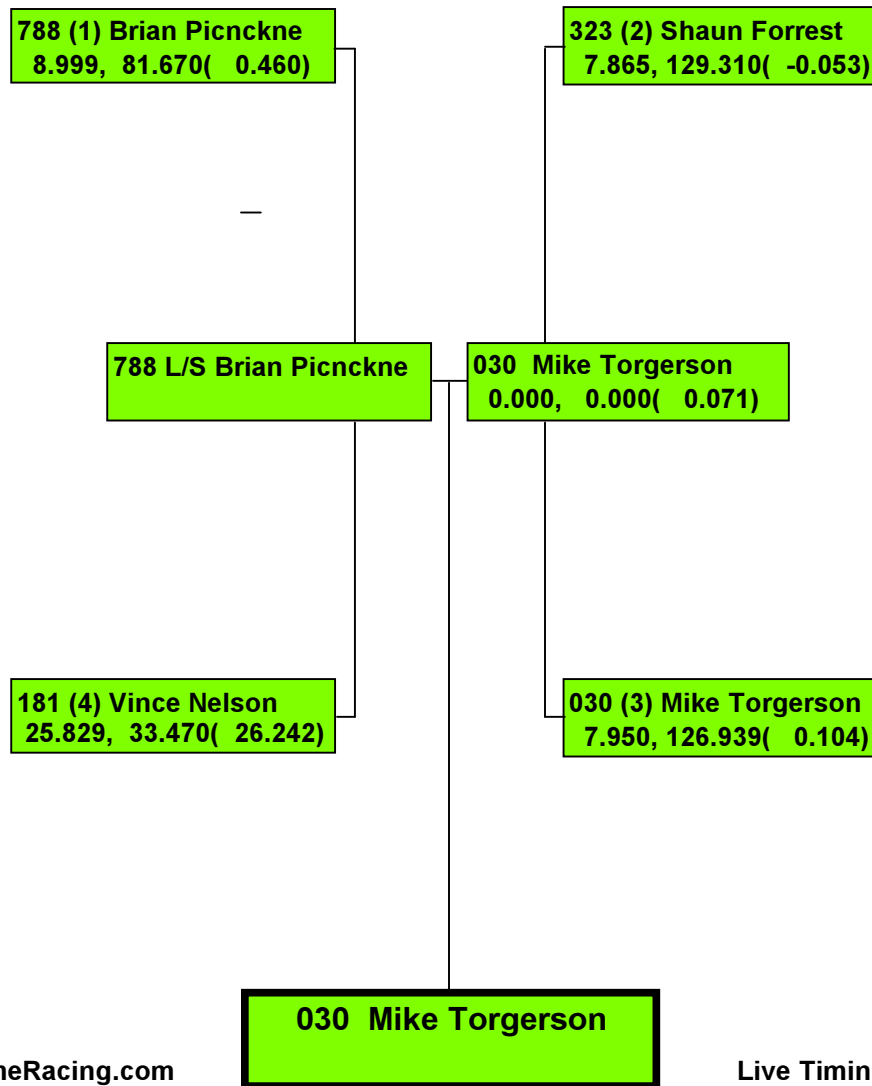

FALL NATIONALS, 2013

National Jet Boat Association

Precision Timing by www.DragTimeRacing.com

Live Timing Data at www.DragBoatRacing.com

Class: PUF - PRO UNLIMITED FLAT

Racers in Class:4

Printed: SUNDAY 09/22/13 16:02:02