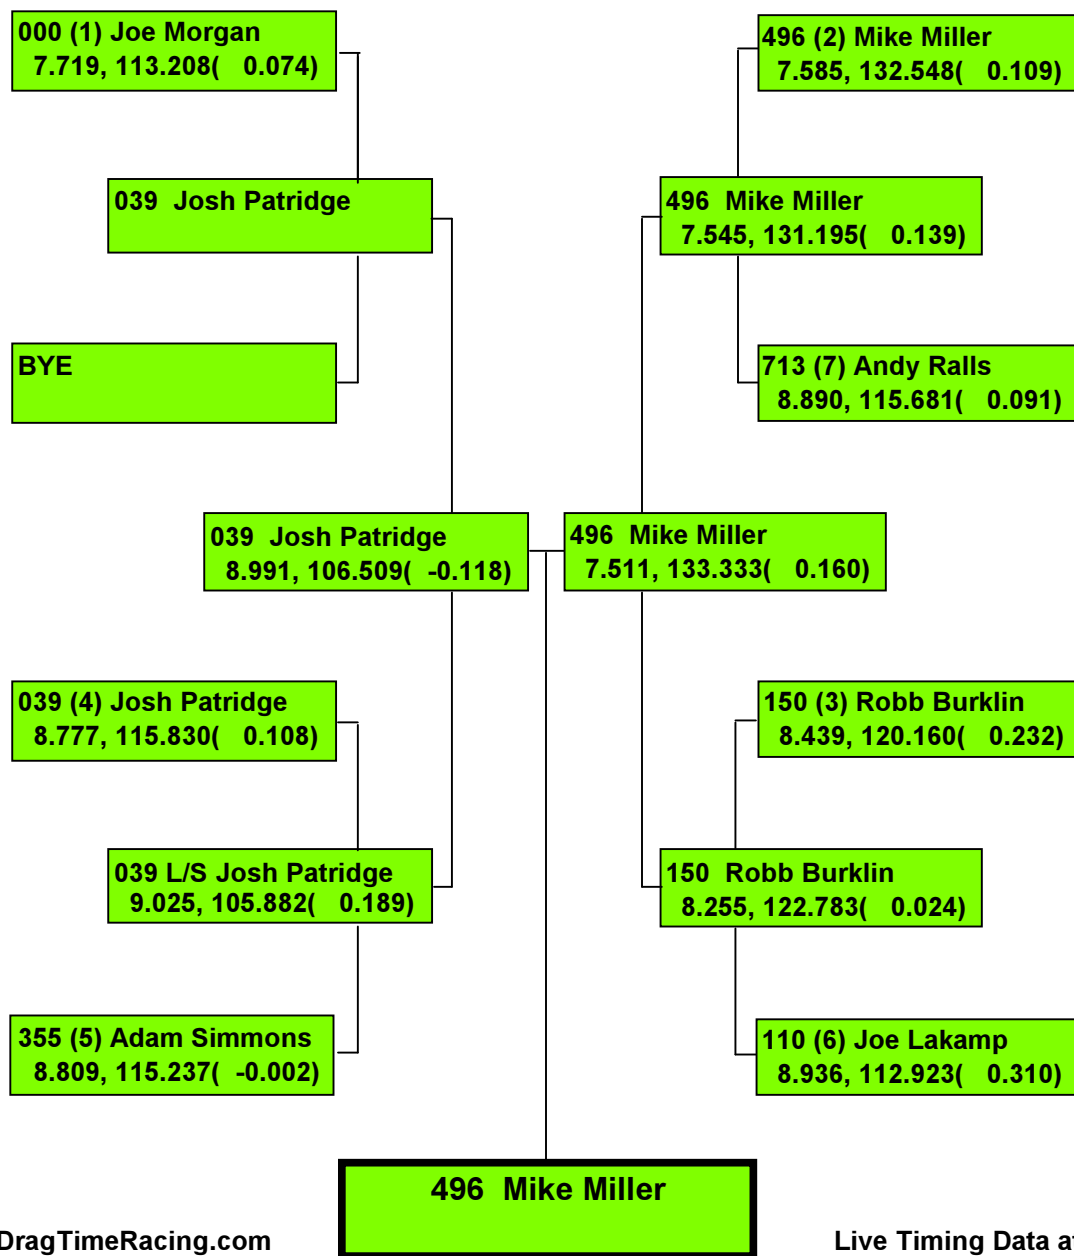

Live Timing Data at www.DragBoatRacing.com

Class: PGH - PRO GAS HYDRO

Racers in Class:2

Printed: SUNDAY 09/22/13 16:02:02

FALL NATIONALS, 2013

National Jet Boat Association

Precision Timing by www.DragTimeRacing.com