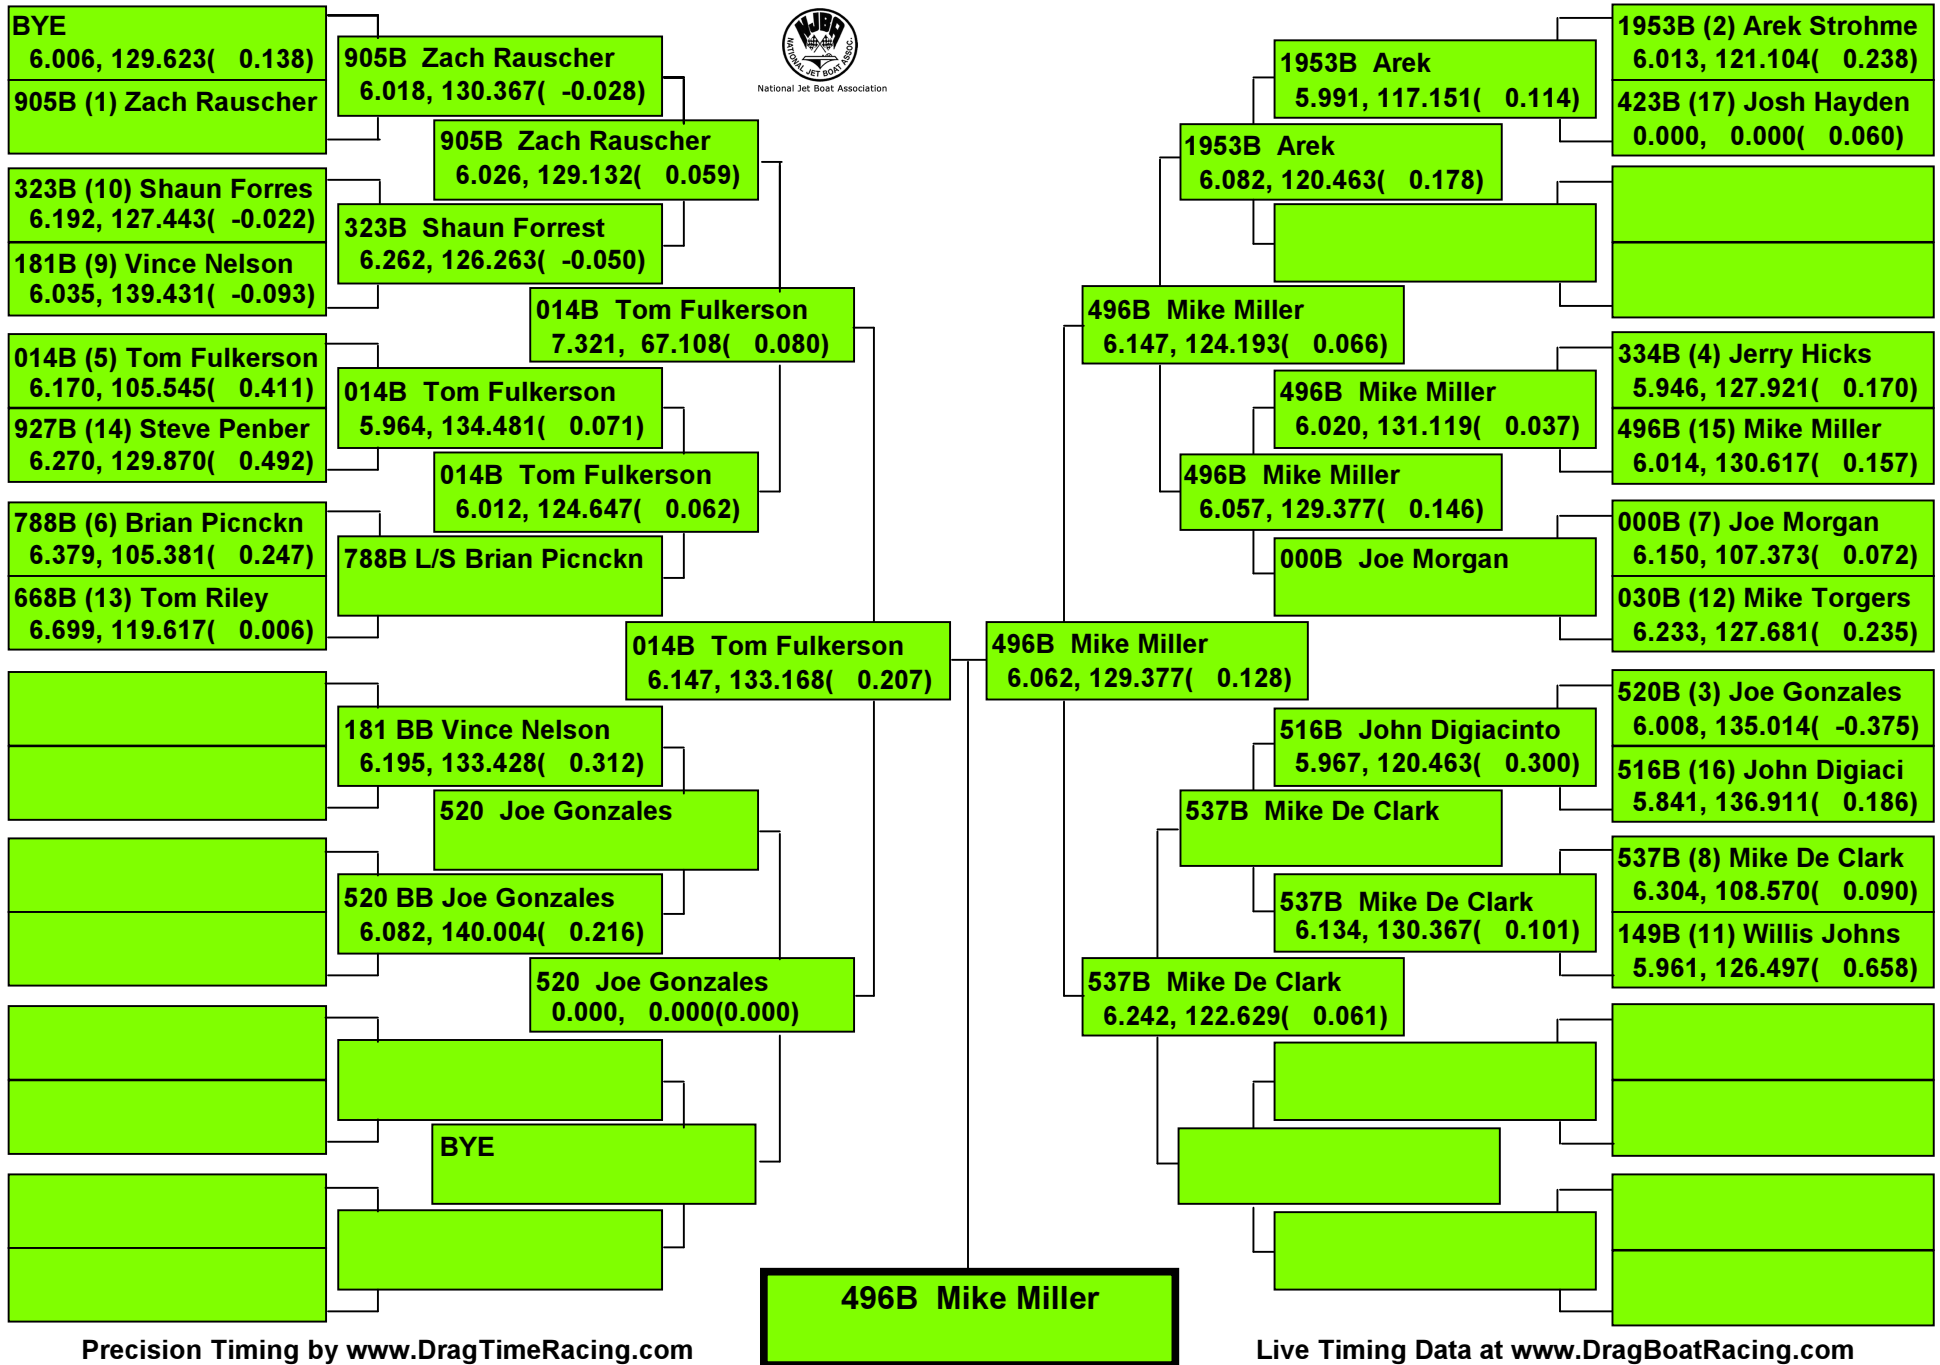

FALL NATIONALS, 2013

Precision Timing by www.DragTimeRacing.com

Live Timing Data at www.DragBoatRacing.com