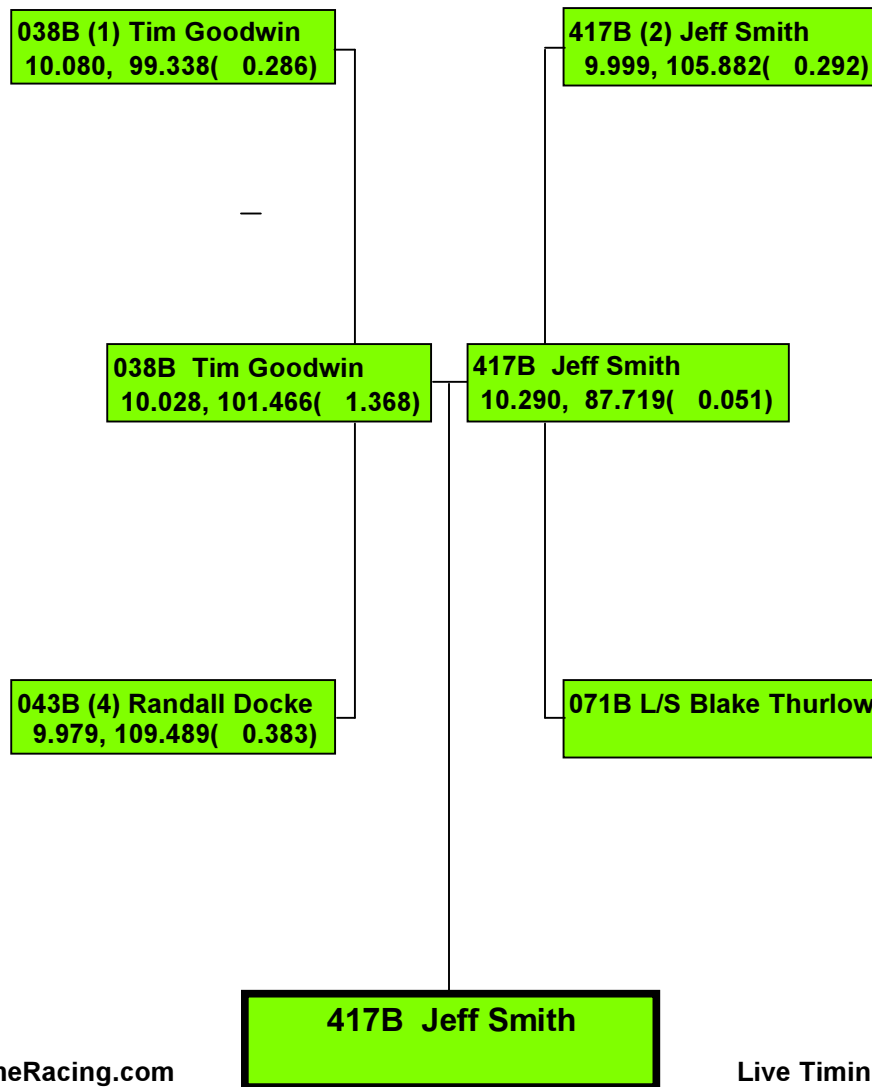

FALL NATIONALS, 2013

National Jet Boat Association

Precision Timing by www.DragTimeRacing.com

Live Timing Data at www.DragBoatRacing.com

Class: 10.00-10.99 -

Racers in Class:4

Printed: SUNDAY 09/22/13 16:02:02