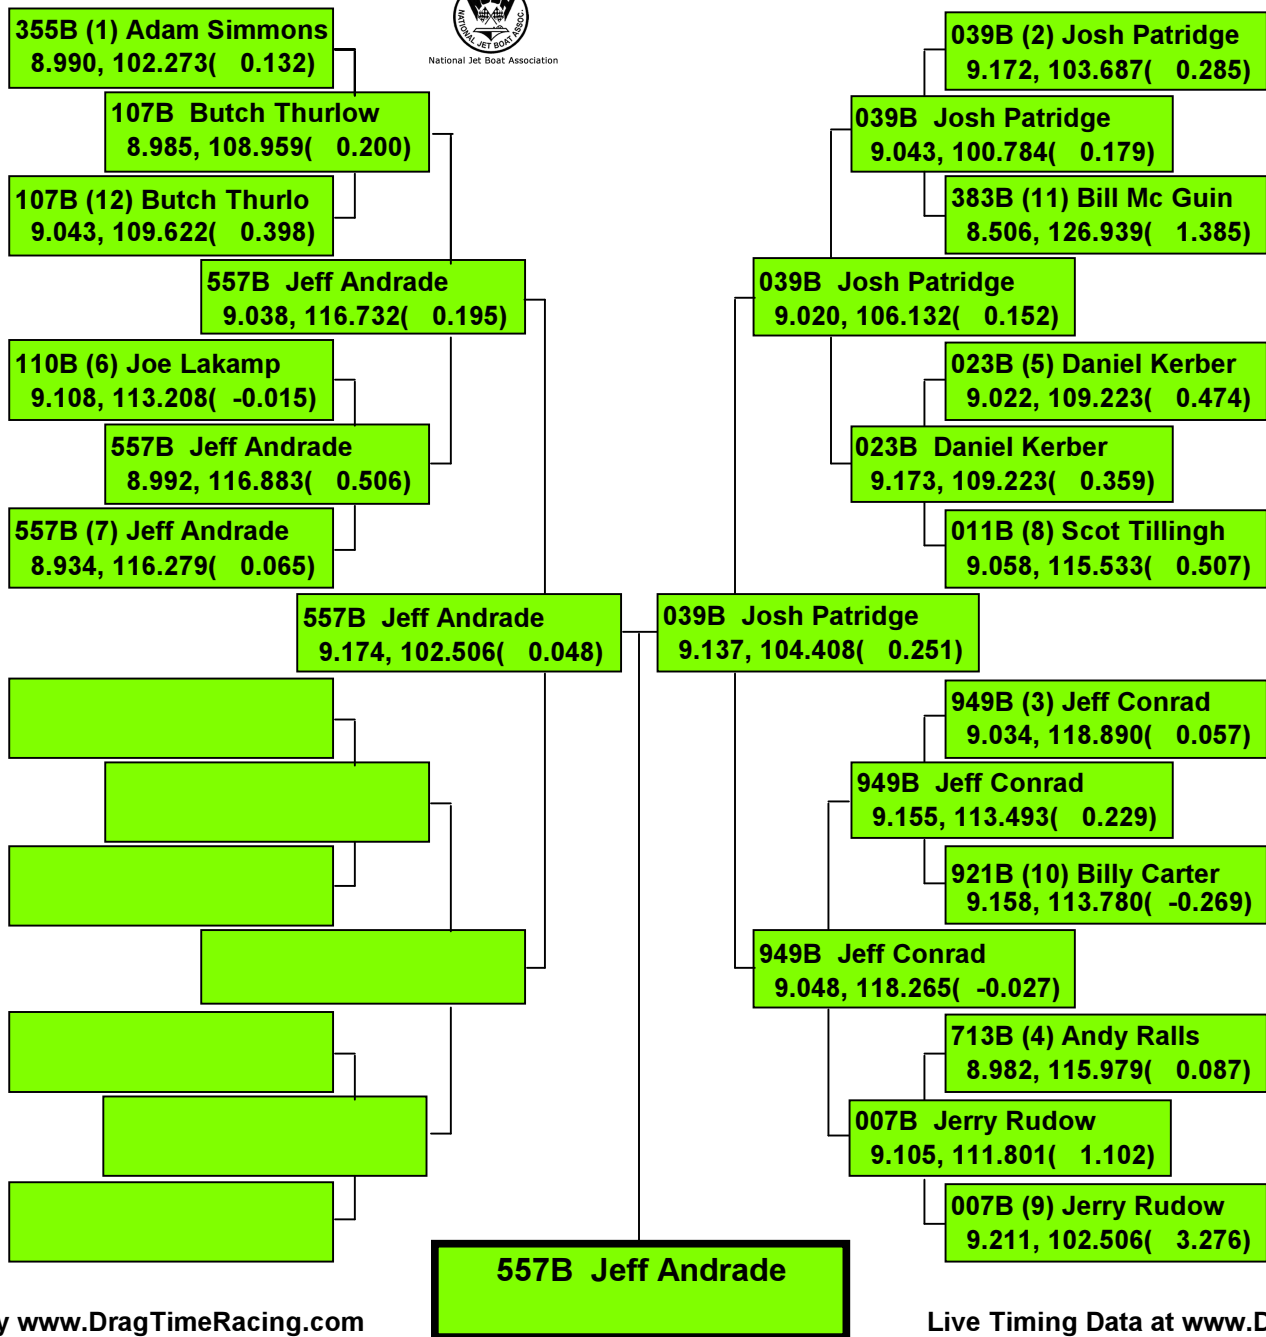

FALL NATIONALS, 2013

Precision Timing by www.DragTimeRacing.com

Live Timing Data at www.DragBoatRacing.com