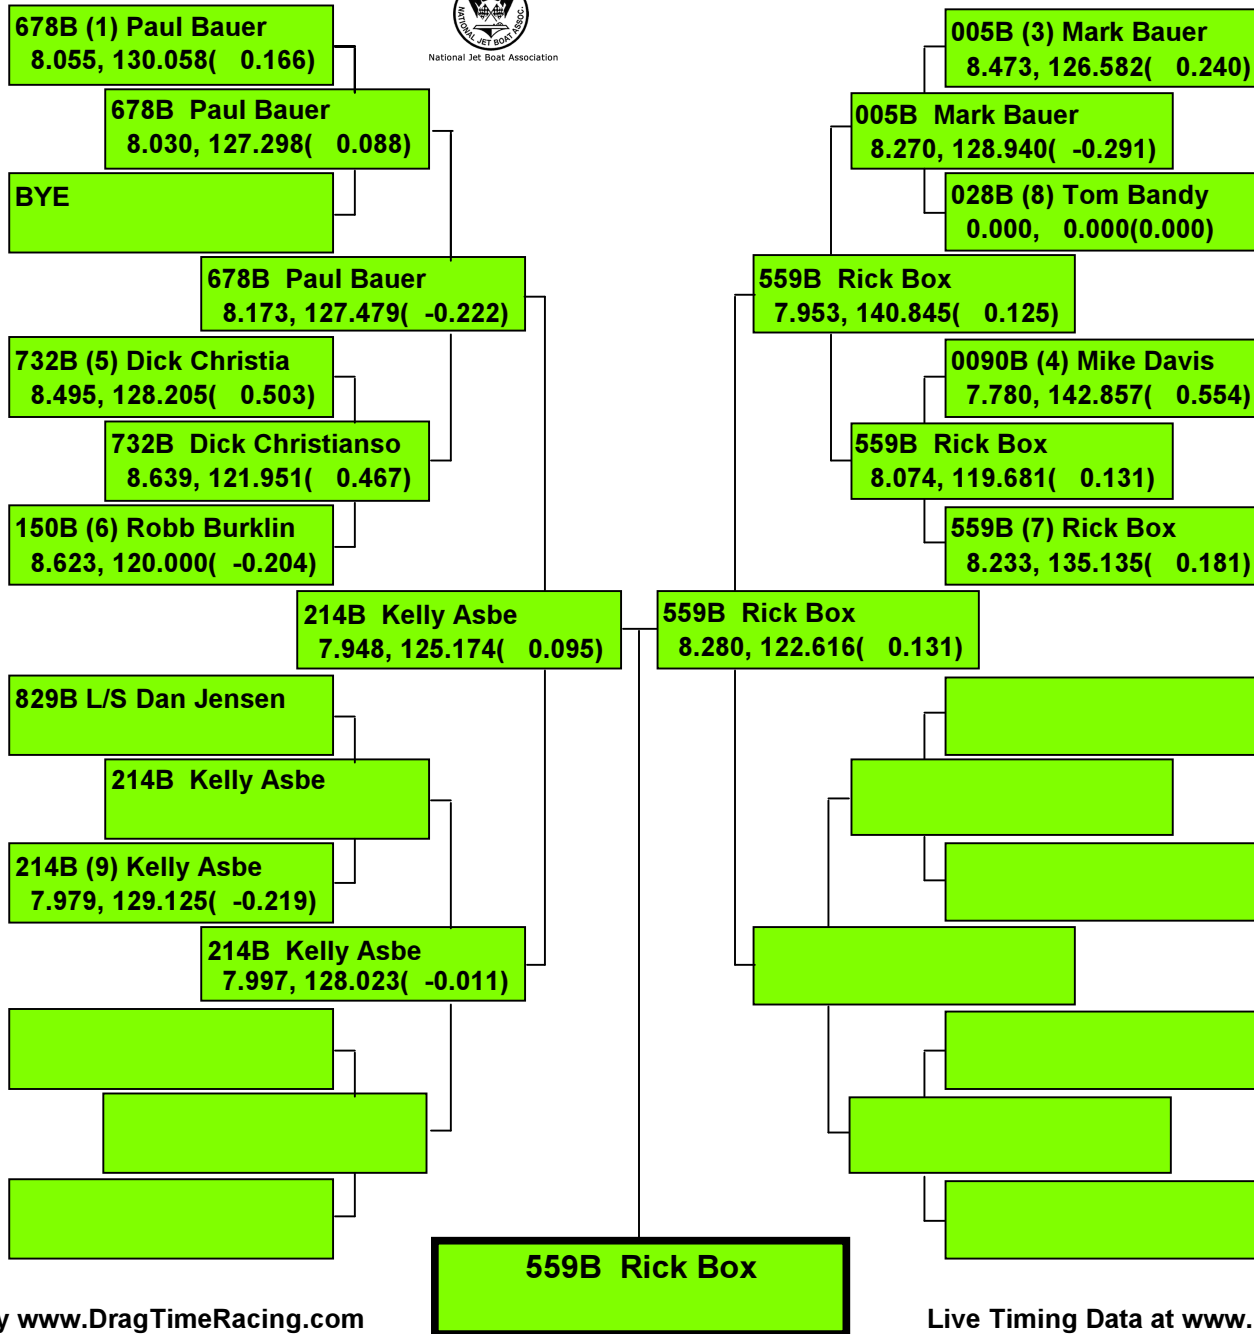

Class: 11.00-11.99 -

Racers in Class:2

Printed: SUNDAY 09/22/13 16:02:02

FALL NATIONALS, 2013

Precision Timing by www.DragTimeRacing.com

Live Timing Data at www.DragBoatRacing.com

FALL NATIONALS, 2013

Precision Timing by www.DragTimeRacing.com