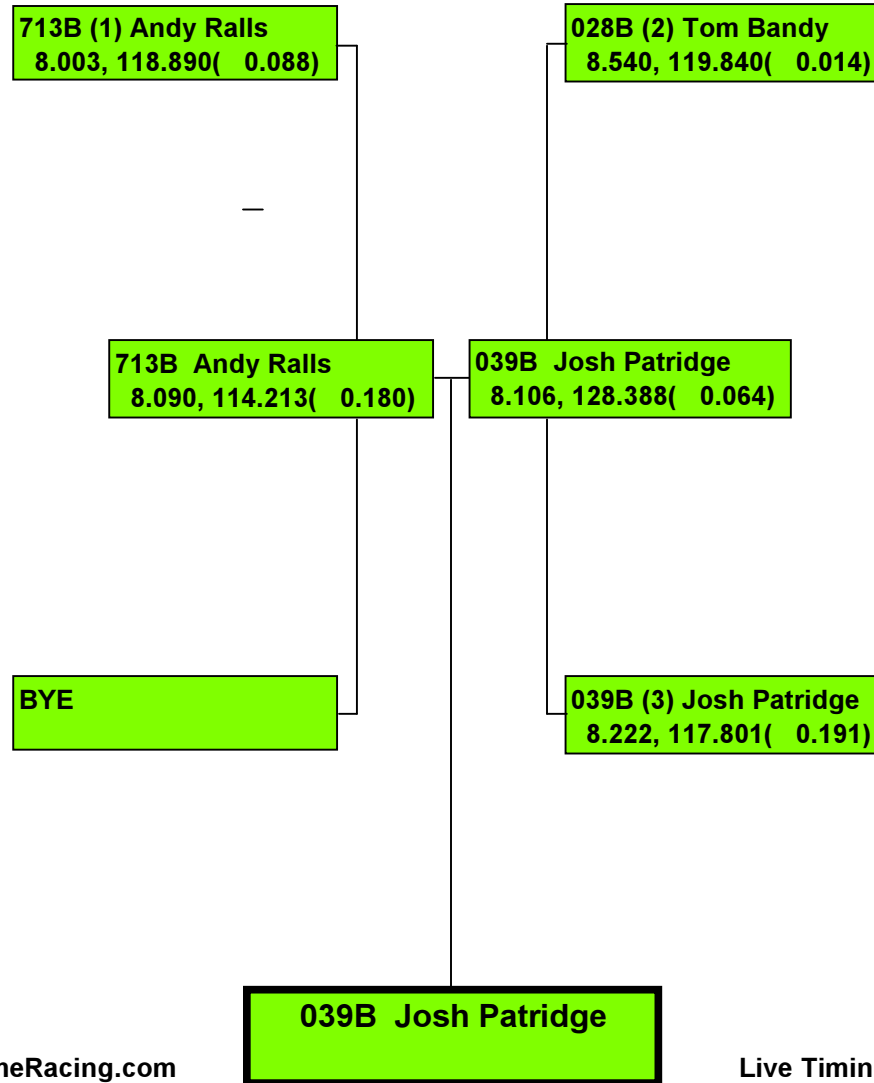

Live Timing Data at www.DragBoatRacing.com

SEASON OPENER, 2014

149B (1) Willis Johns

BYE

149B DQ Willis Johns

SEASON OPENER, 2014

Precision Timing by www.DragTimeRacing.com

Live Timing Data at www.DragBoatRacing.com