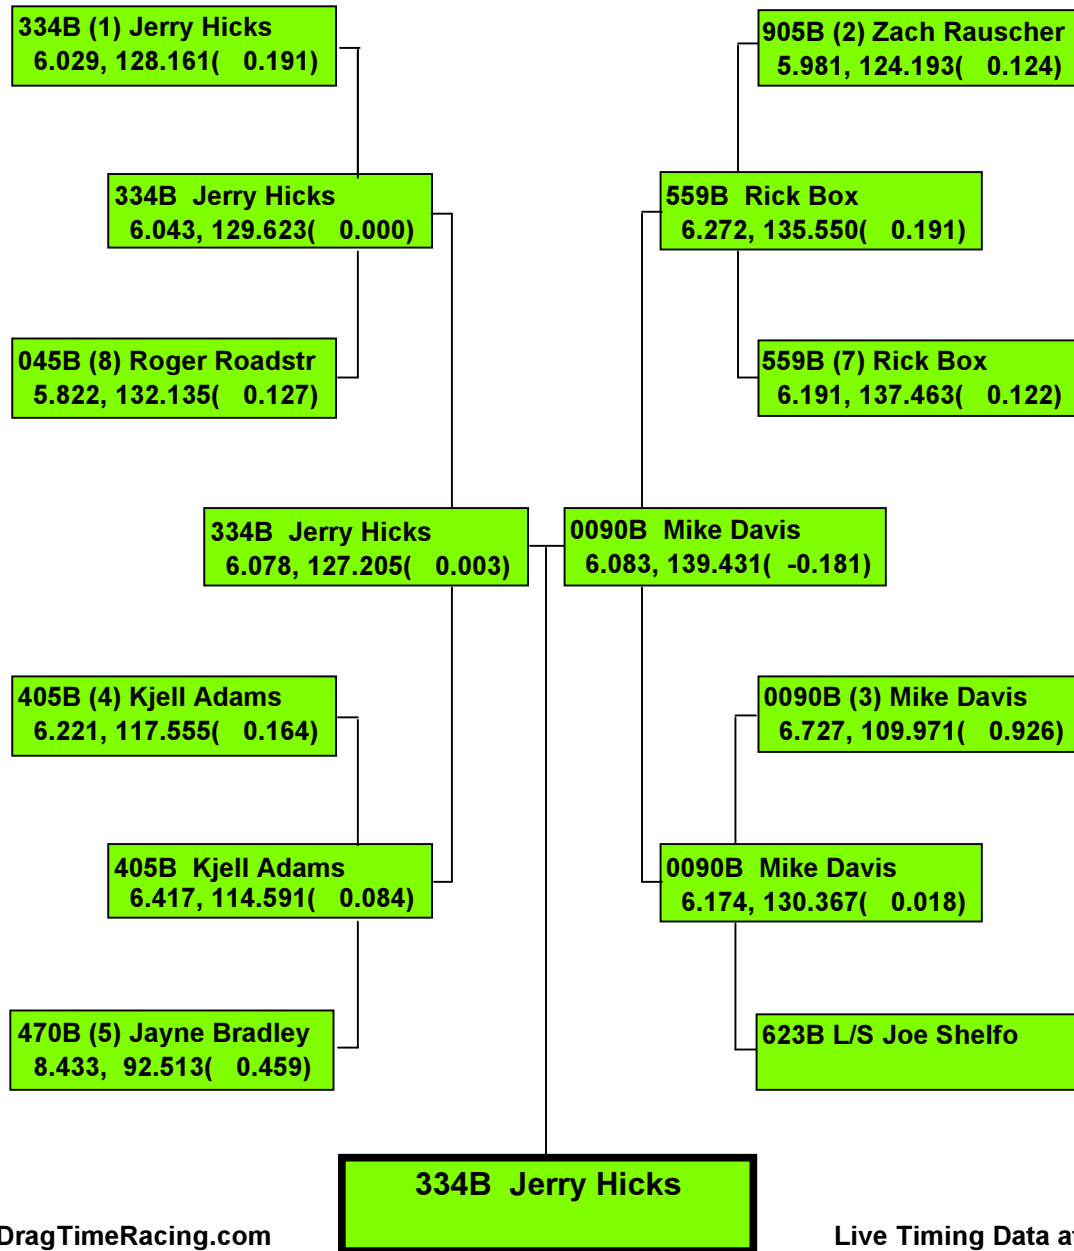

SEASON OPENER, 2014

091B (1) Brad Clayton
9.890, 99.558(0.277)

043B (2) Randall Docke
10.301, 96.257(-0.004)

091B Brad Clayton

Precision Timing by www.DragTimeRacing.com

Live Timing Data at www.DragBoatRacing.com

Class: 10.00-10.99 -

Racers in Class:2

Printed: SUNDAY 04/27/14 16:02:44

SEASON OPENER, 2014

Precision Timing by www.DragTimeRacing.com

Live Timing Data at www.DragBoatRacing.com

SEASON OPENER, 2014

Precision Timing by www.DragTimeRacing.com

Precision Timing by www.DragTimeRacing.com

Live Timing Data at www.DragBoatRacing.com

SEASON OPENER, 2014

334 (1) Jerry Hicks
7.391, 123.967(0.082)

537 (2) Mike De Clark
7.201, 133.333(0.171)

537 Mike De Clark