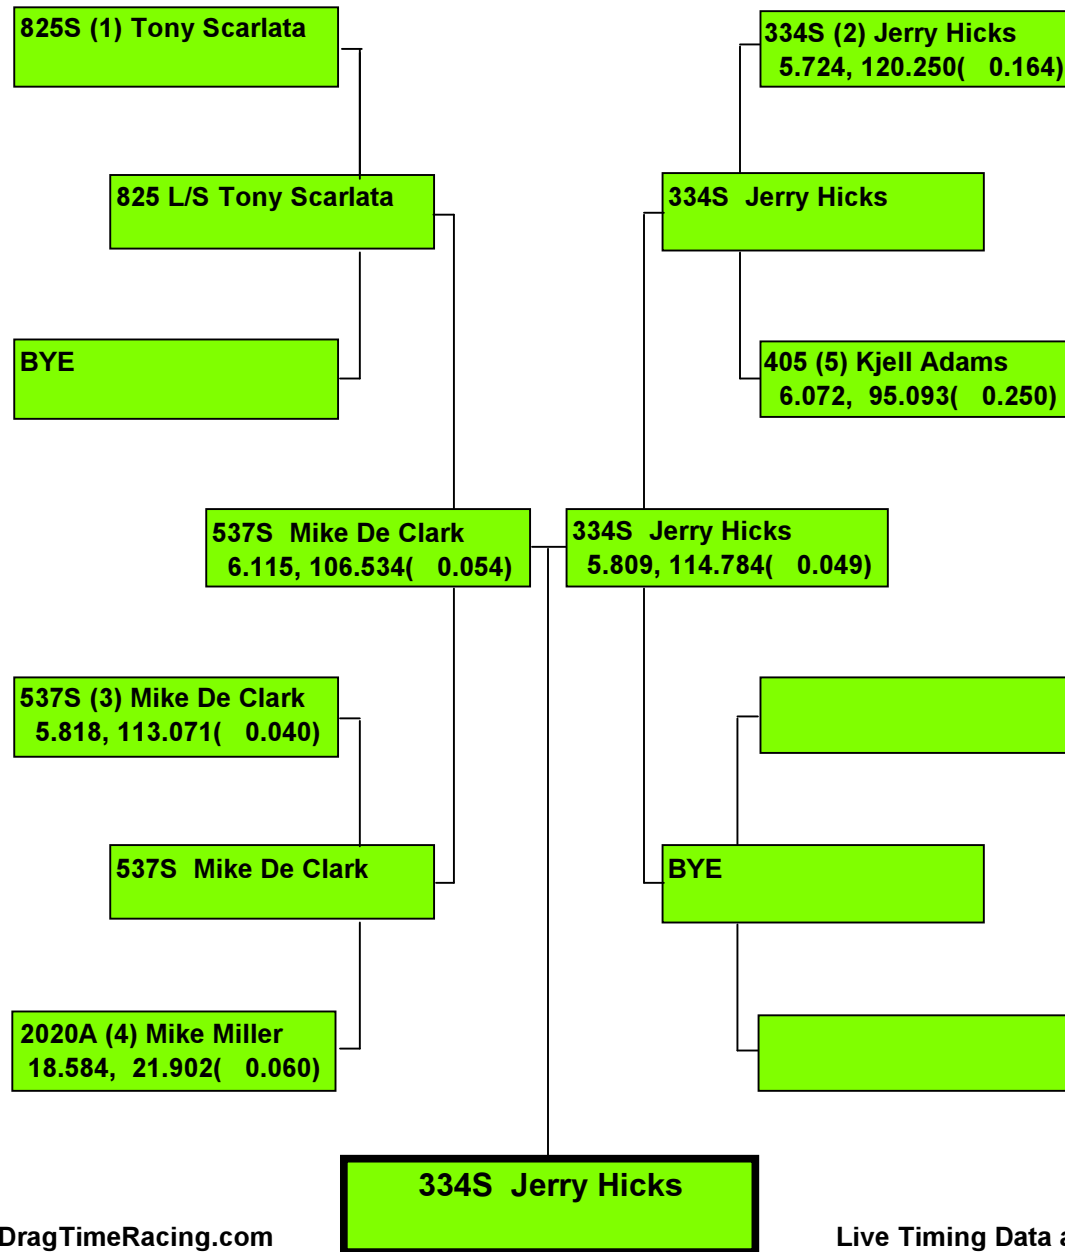

SEASON OPENER, 2014

091B (1) Brad Clayton
9.890, 99.558(0.277)

043B (2) Randall Docke
10.301, 96.257(-0.004)

091B Brad Clayton

Precision Timing by www.DragTimeRacing.com

Live Timing Data at www.DragBoatRacing.com

Class: 10.00-10.99 -

Racers in Class:2

Printed: SUNDAY 04/27/14 16:02:44

SEASON OPENER, 2014

Precision Timing by www.DragTimeRacing.com

Live Timing Data at www.DragBoatRacing.com

SEASON OPENER, 2014

Precision Timing by www.DragTimeRacing.com

Live Timing Data at www.DragBoatRacing.com

SEASON OPENER, 2014

149B (1) Willis Johns

BYE

149B DQ Willis Johns

SEASON OPENER, 2014

Precision Timing by www.DragTimeRacing.com

Live Timing Data at www.DragBoatRacing.com