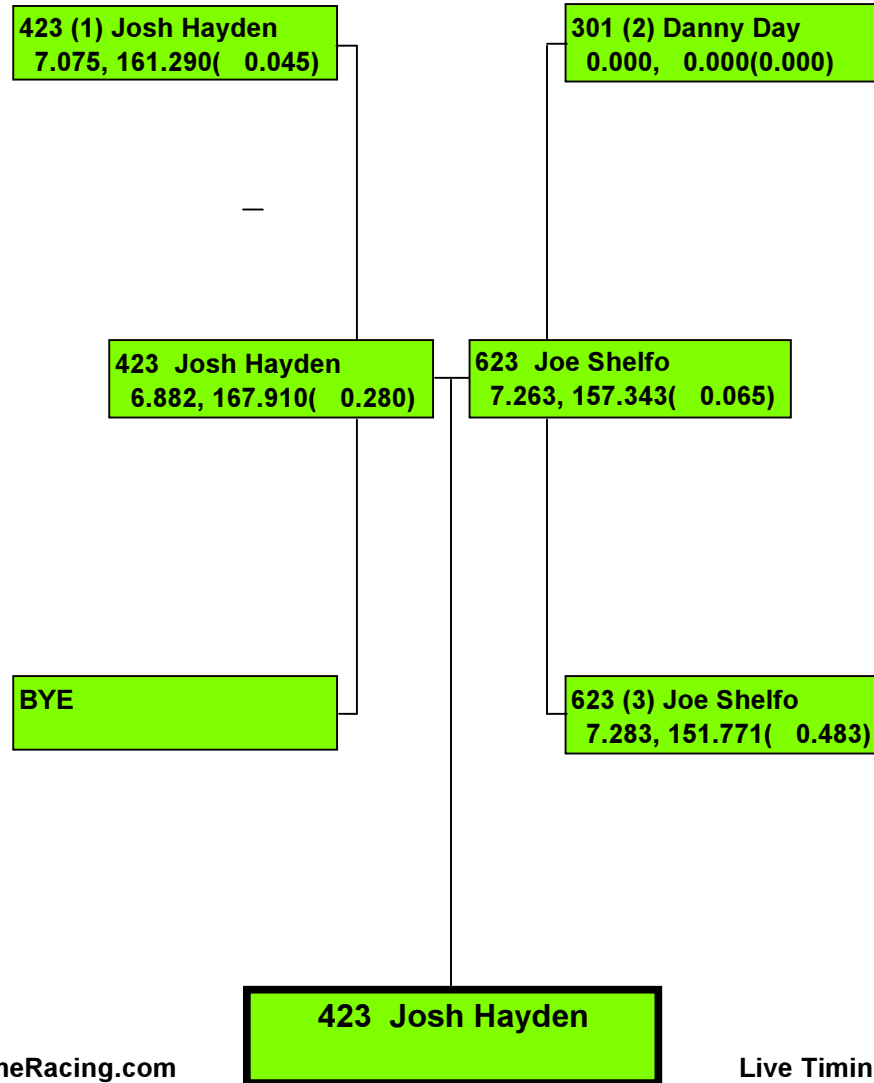

SEASON OPENER, 2014

Precision Timing by www.DragTimeRacing.com

Live Timing Data at www.DragBoatRacing.com