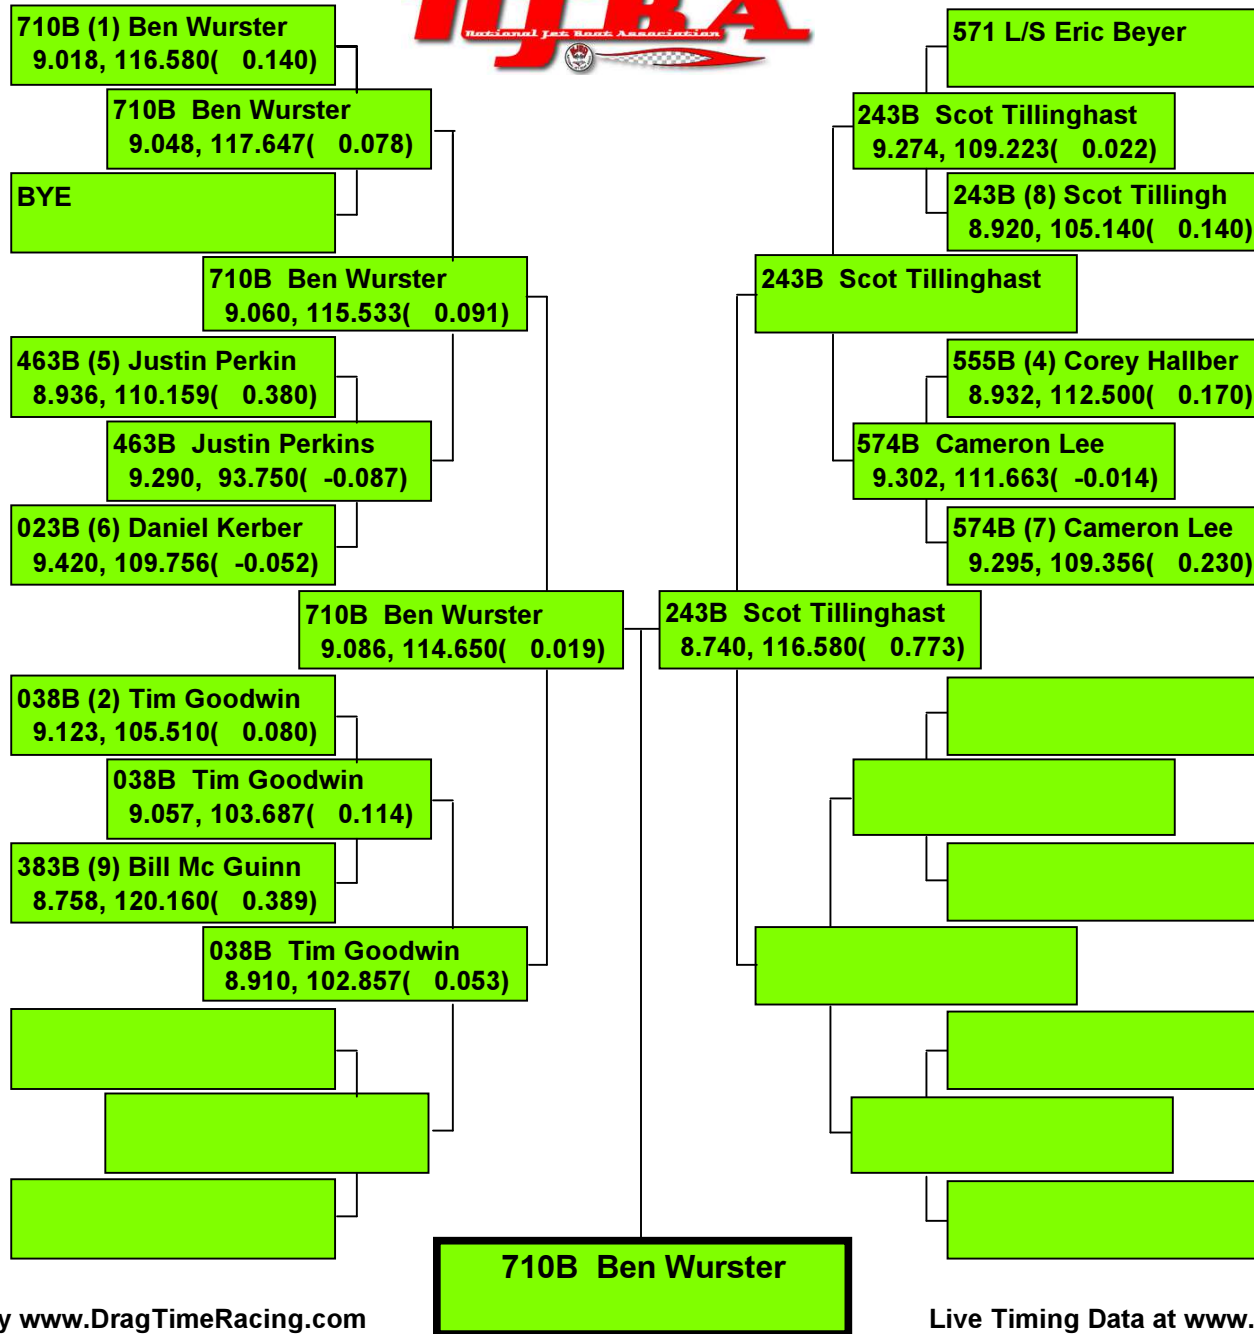

SEASON OPENER, 2014

Precision Timing by www.DragTimeRacing.com

Live Timing Data at www.DragBoatRacing.com