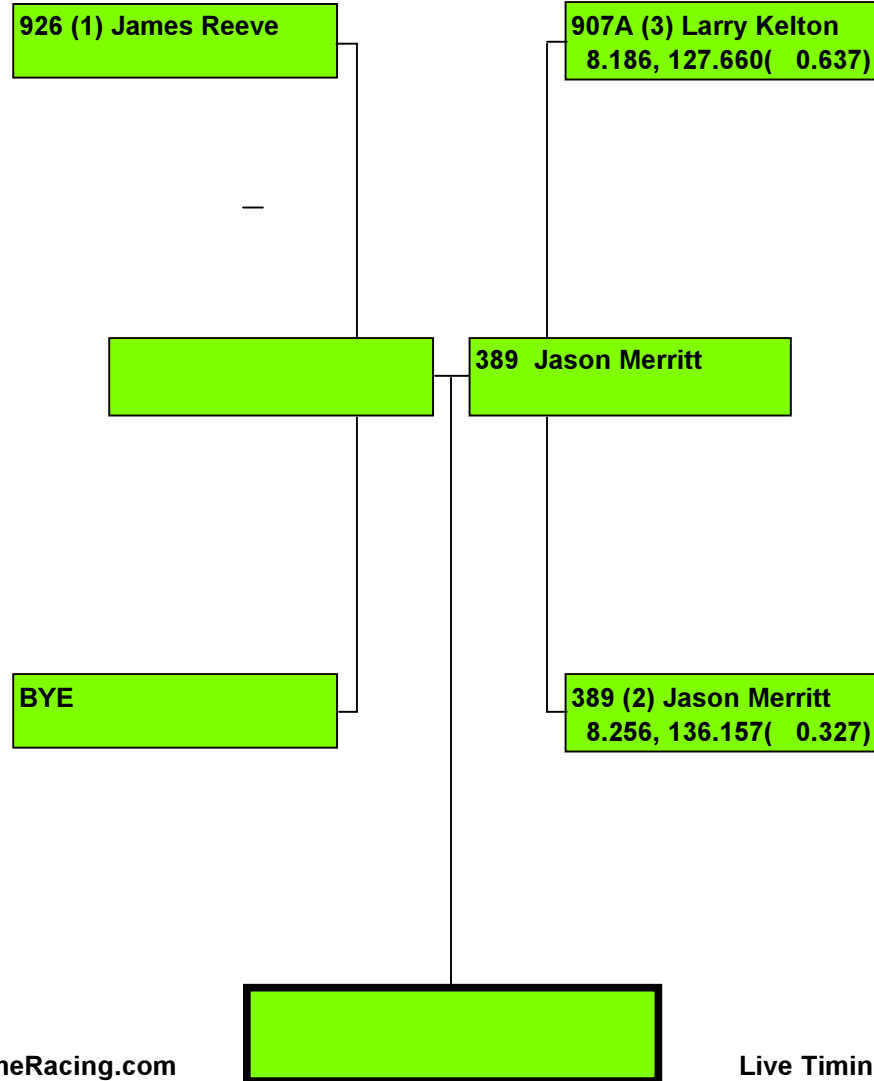

Precision Timing by www.DragTimeRacing.com

Live Timing Data at www.DragBoatRacing.com

SEASON OPENER, 2014

334 (1) Jerry Hicks
7.391, 123.967(0.082)

537 (2) Mike De Clark
7.201, 133.333(0.171)

537 Mike De Clark