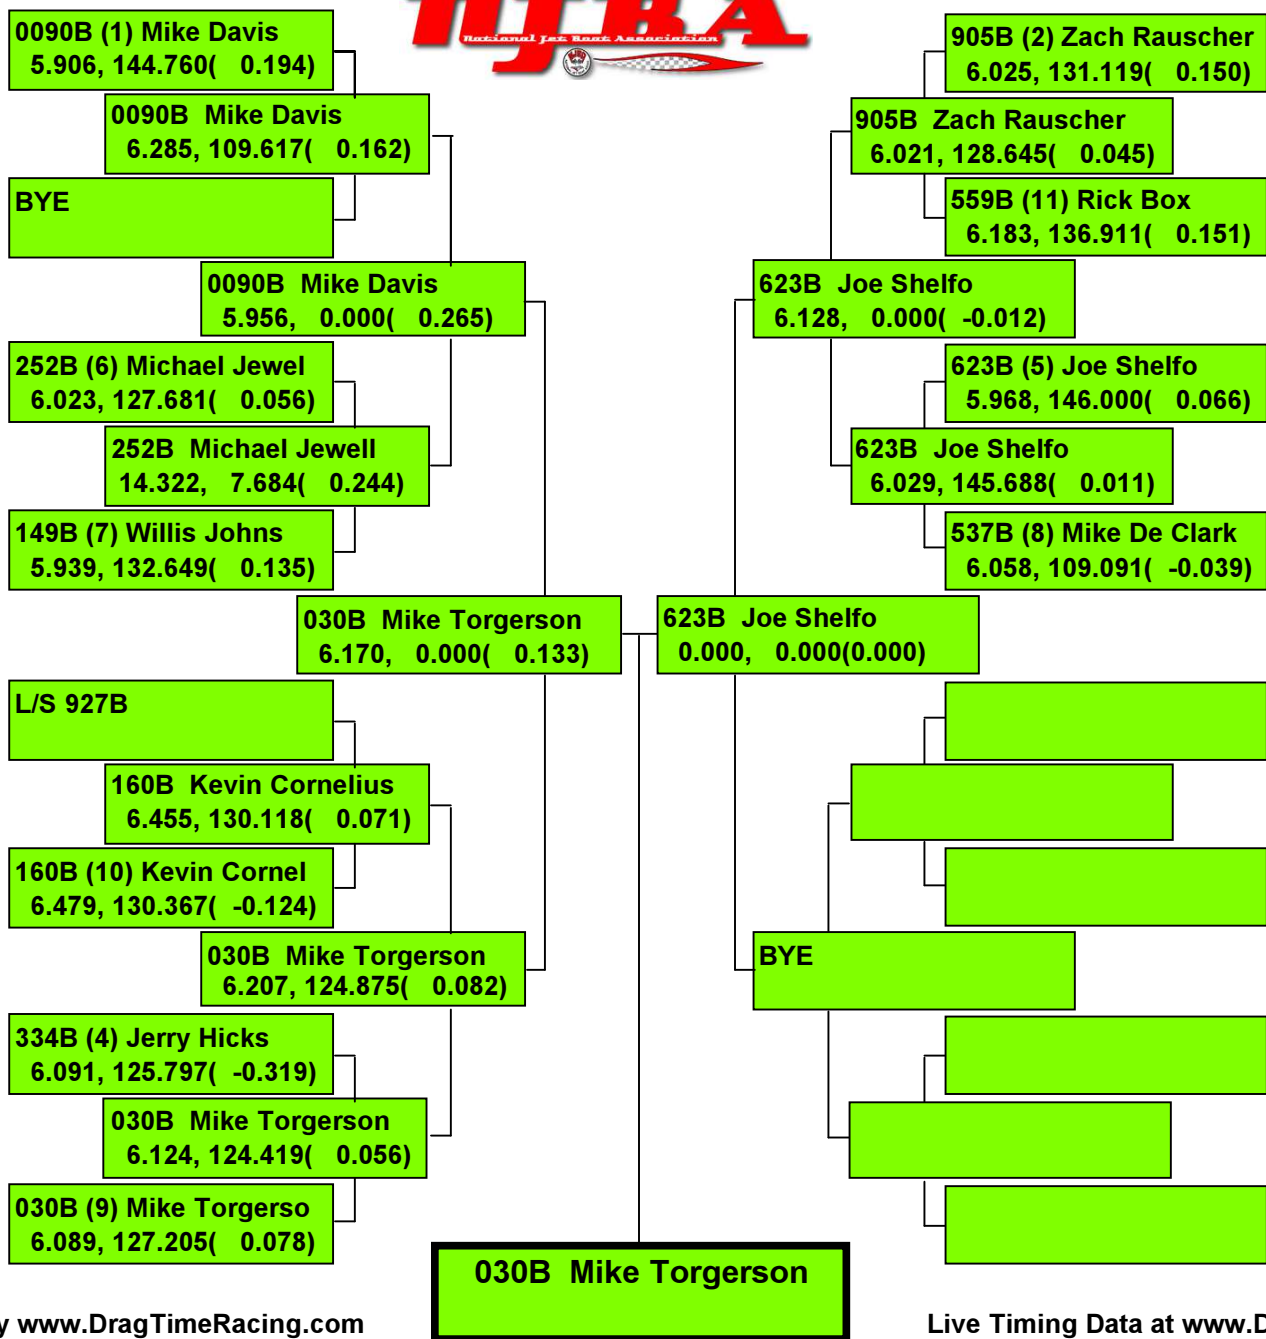

FALL NATIONALS, 2014

Precision Timing by www.DragTimeRacing.com

Live Timing Data at www.DragBoatRacing.com

FALL NATIONALS, 2014

086B (1) Don Blayney
11.559, 87.125(0.100)

BYE

086B Don Blayney

FALL NATIONALS, 2014