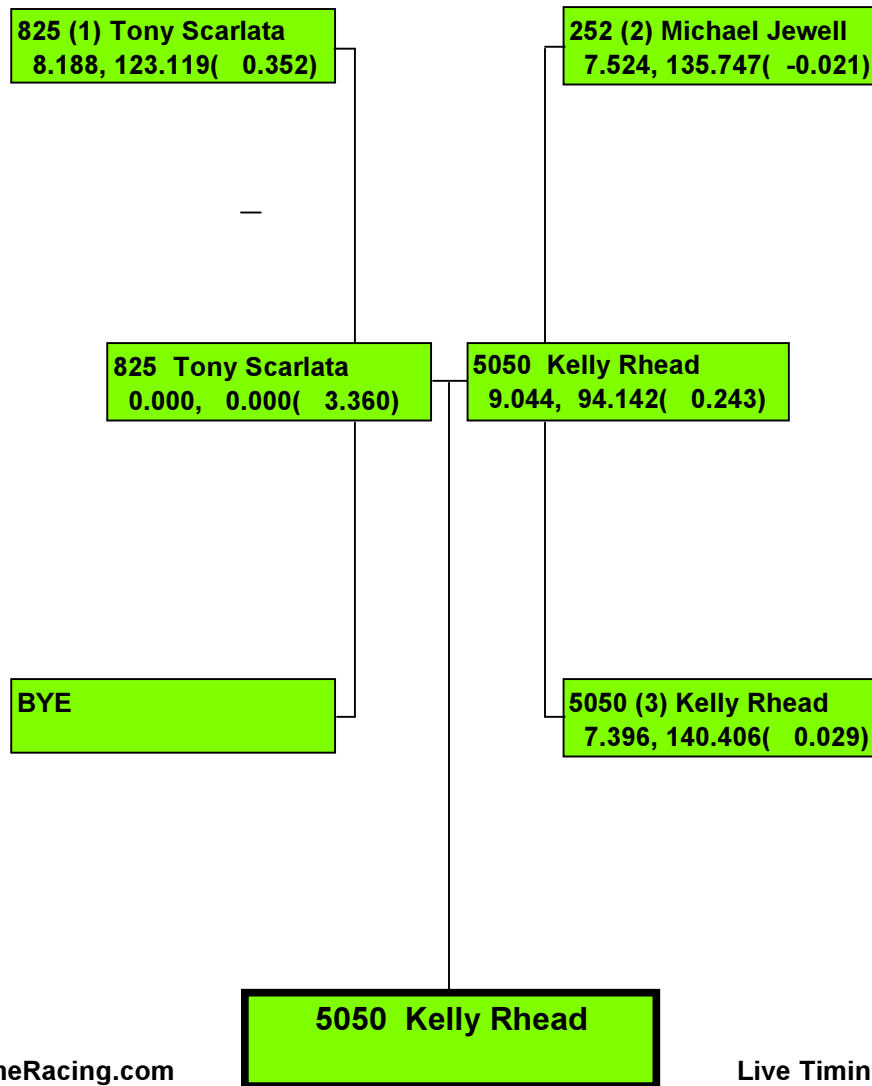

FALL NATIONALS, 2014

Precision Timing by www.DragTimeRacing.com

Live Timing Data at www.DragBoatRacing.com