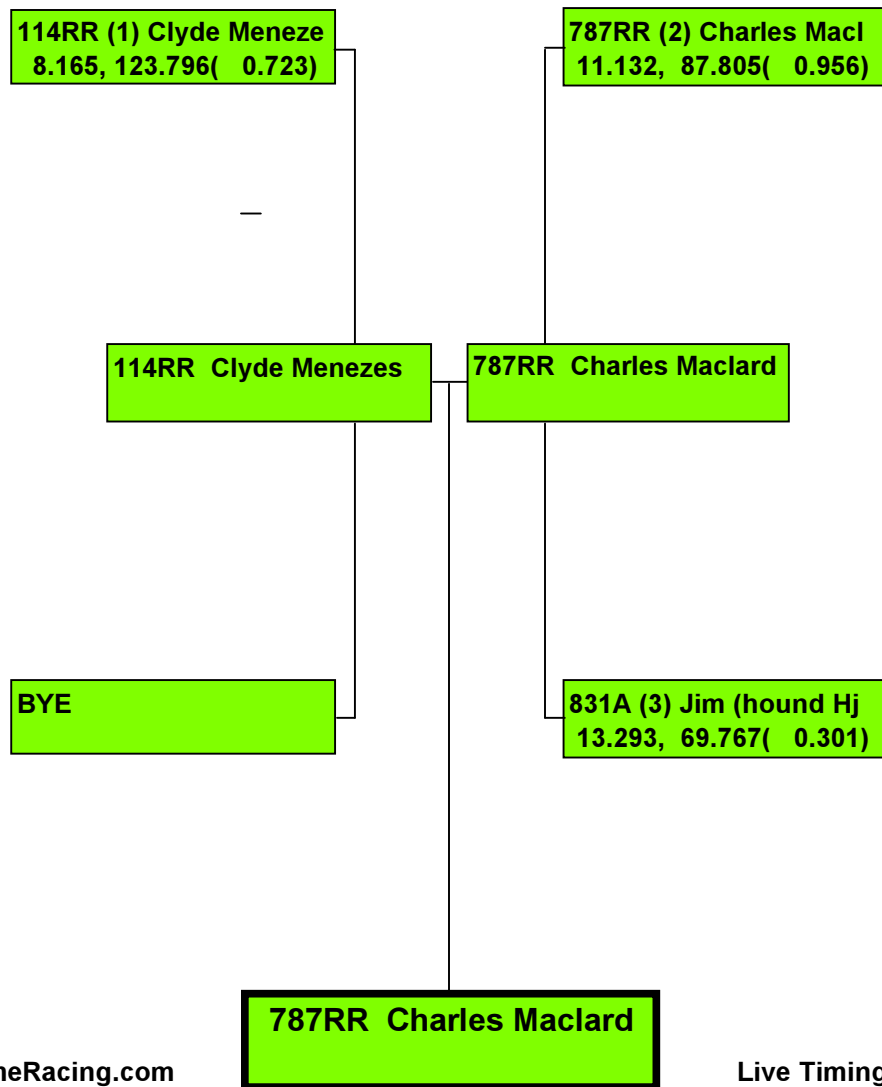

FALL NATIONALS, 2014

Precision Timing by www.DragTimeRacing.com

Live Timing Data at www.DragBoatRacing.com