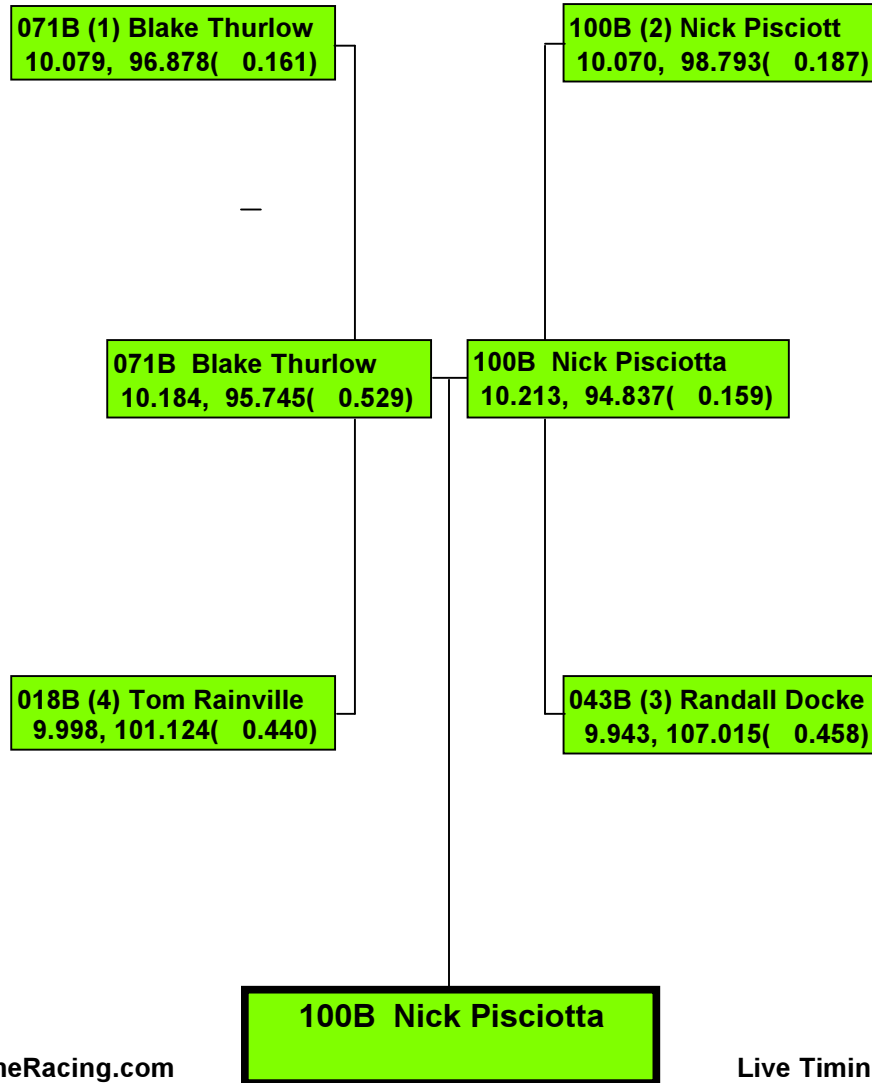

FALL NATIONALS, 2014

Precision Timing by www.DragTimeRacing.com

Live Timing Data at www.DragBoatRacing.com

FALL NATIONALS, 2014

086B (1) Don Blayney
11.559, 87.125(0.100)

BYE

086B Don Blayney

FALL NATIONALS, 2014