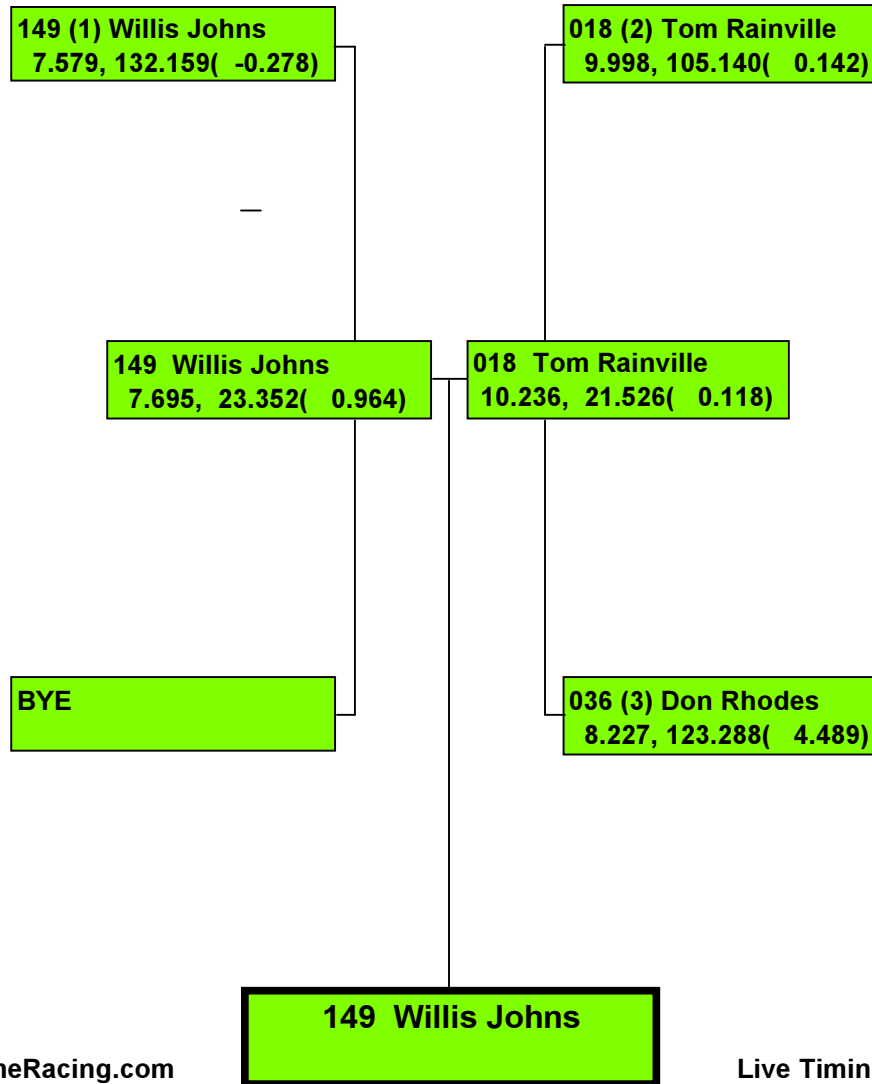

FALL NATIONALS, 2014

Precision Timing by www.DragTimeRacing.com

Live Timing Data at www.DragBoatRacing.com