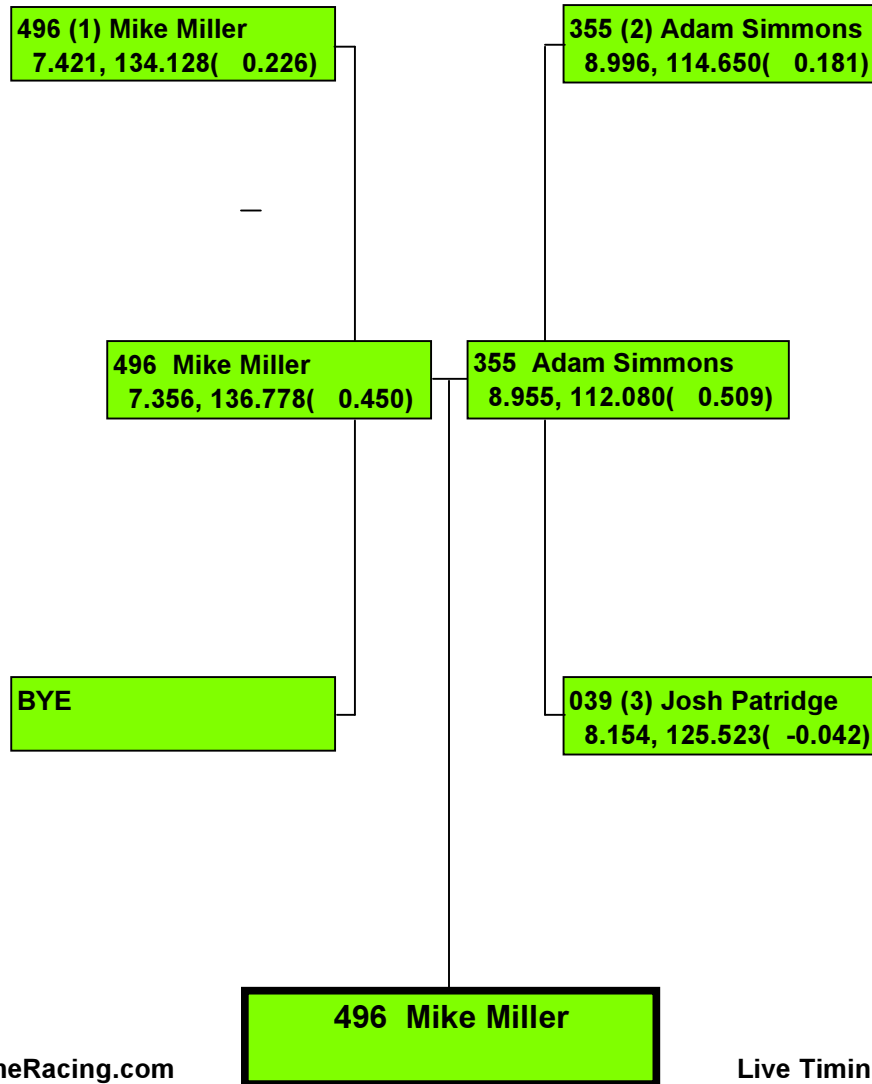

Precision Timing by www.DragTimeRacing.com

Live Timing Data at www.DragBoatRacing.com

FALL NATIONALS, 2014

423 (1) Josh Hayden
6.968, 166.052(0.055)

L/S 559

423 Josh Hayden

FALL NATIONALS, 2014

Precision Timing by www.DragTimeRacing.com