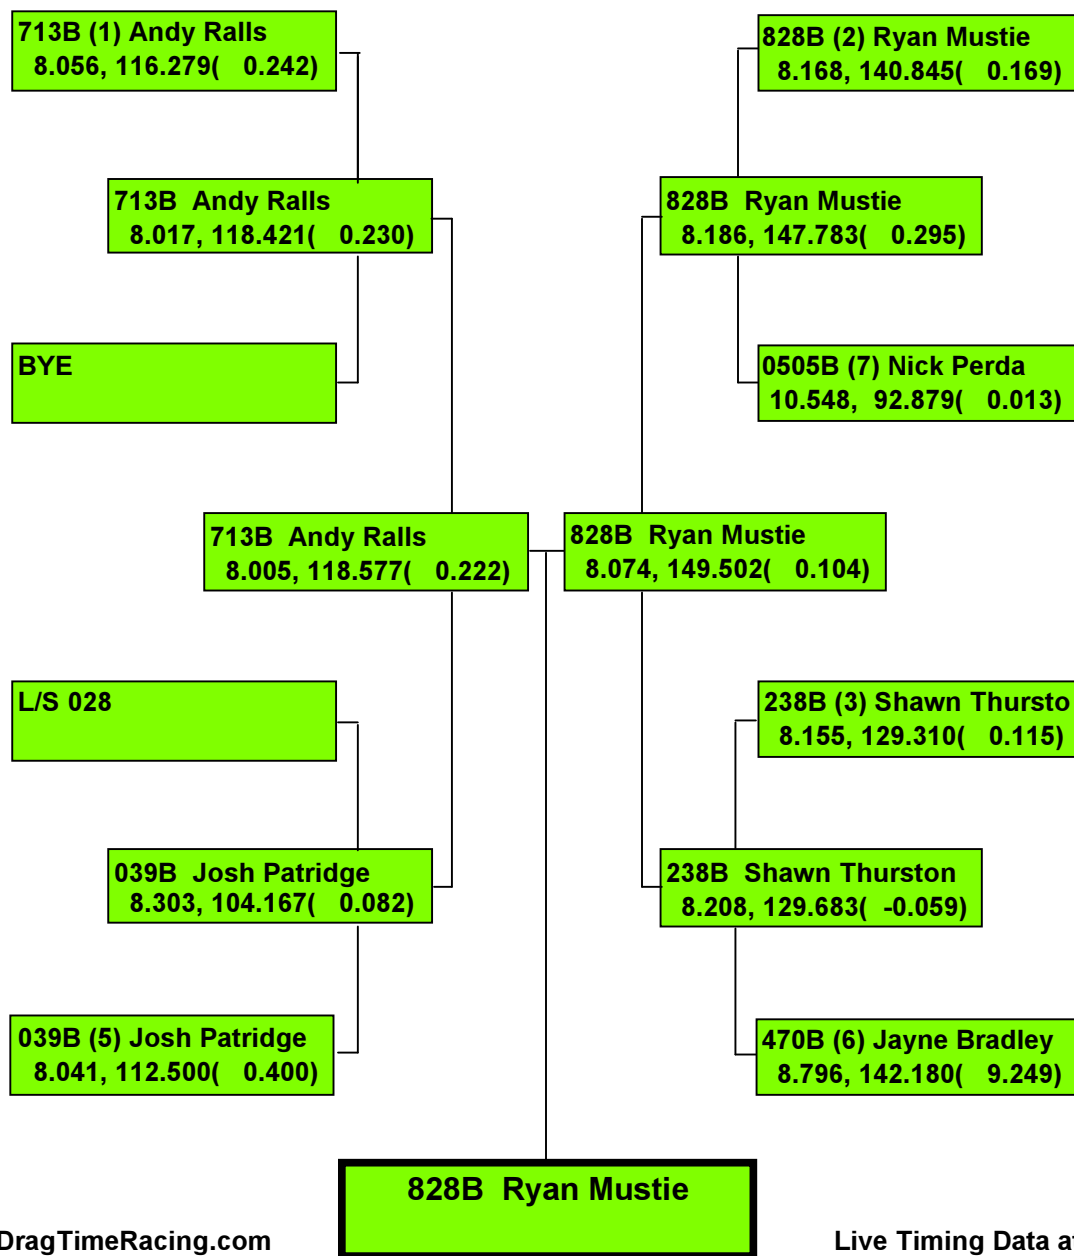

Precision Timing by www.DragTimeRacing.com

Live Timing Data at www.DragBoatRacing.com

FALL NATIONALS, 2014

825B (1) Tony Scarlata
6.942, 149.254(0.183)

BYE

825B Tony Scarlata

FALL NATIONALS, 2014

Precision Timing by www.DragTimeRacing.com