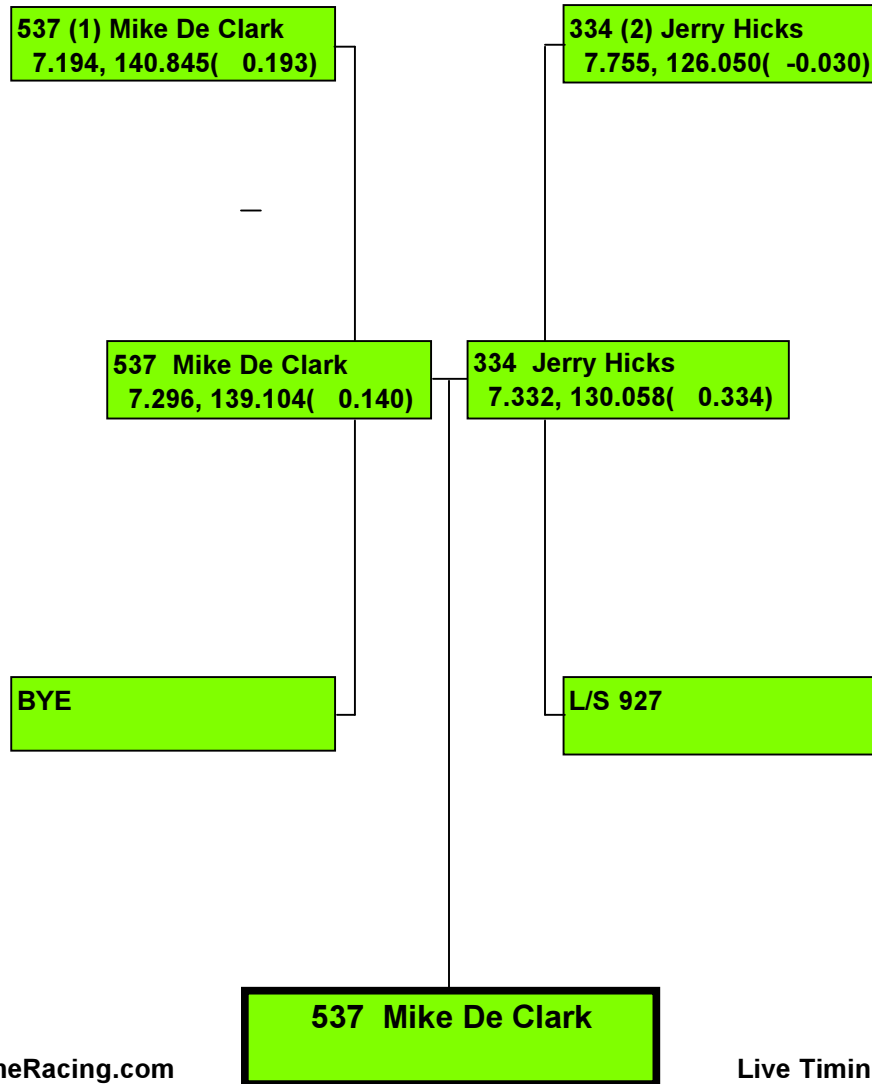

657 (1) Brian Coin
5.864, 131.372(19.328)

BYE

657 Brian Coin

FALL NATIONALS, 2014

Precision Timing by www.DragTimeRacing.com

Live Timing Data at www.DragBoatRacing.com