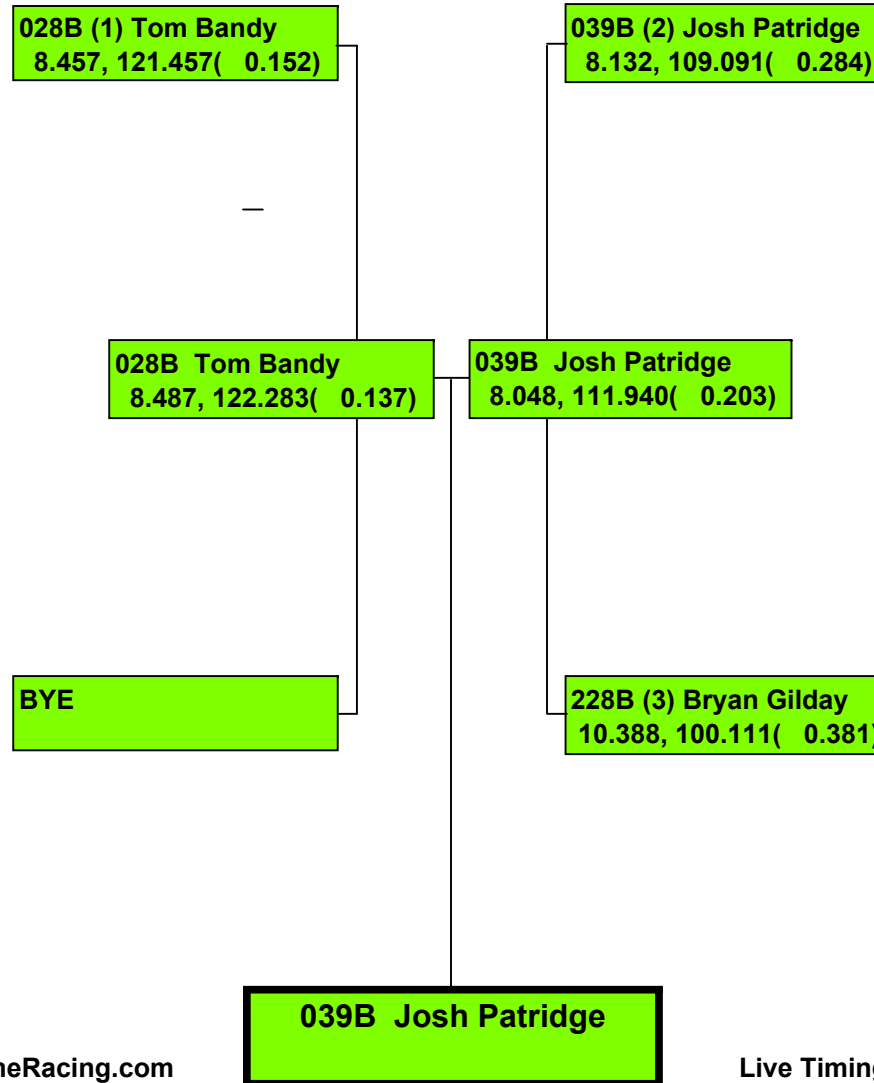

2015 SPRING FLING AT MING

Precision Timing by www.DragTimeRacing.com

Live Timing Data at www.DragBoatRacing.com