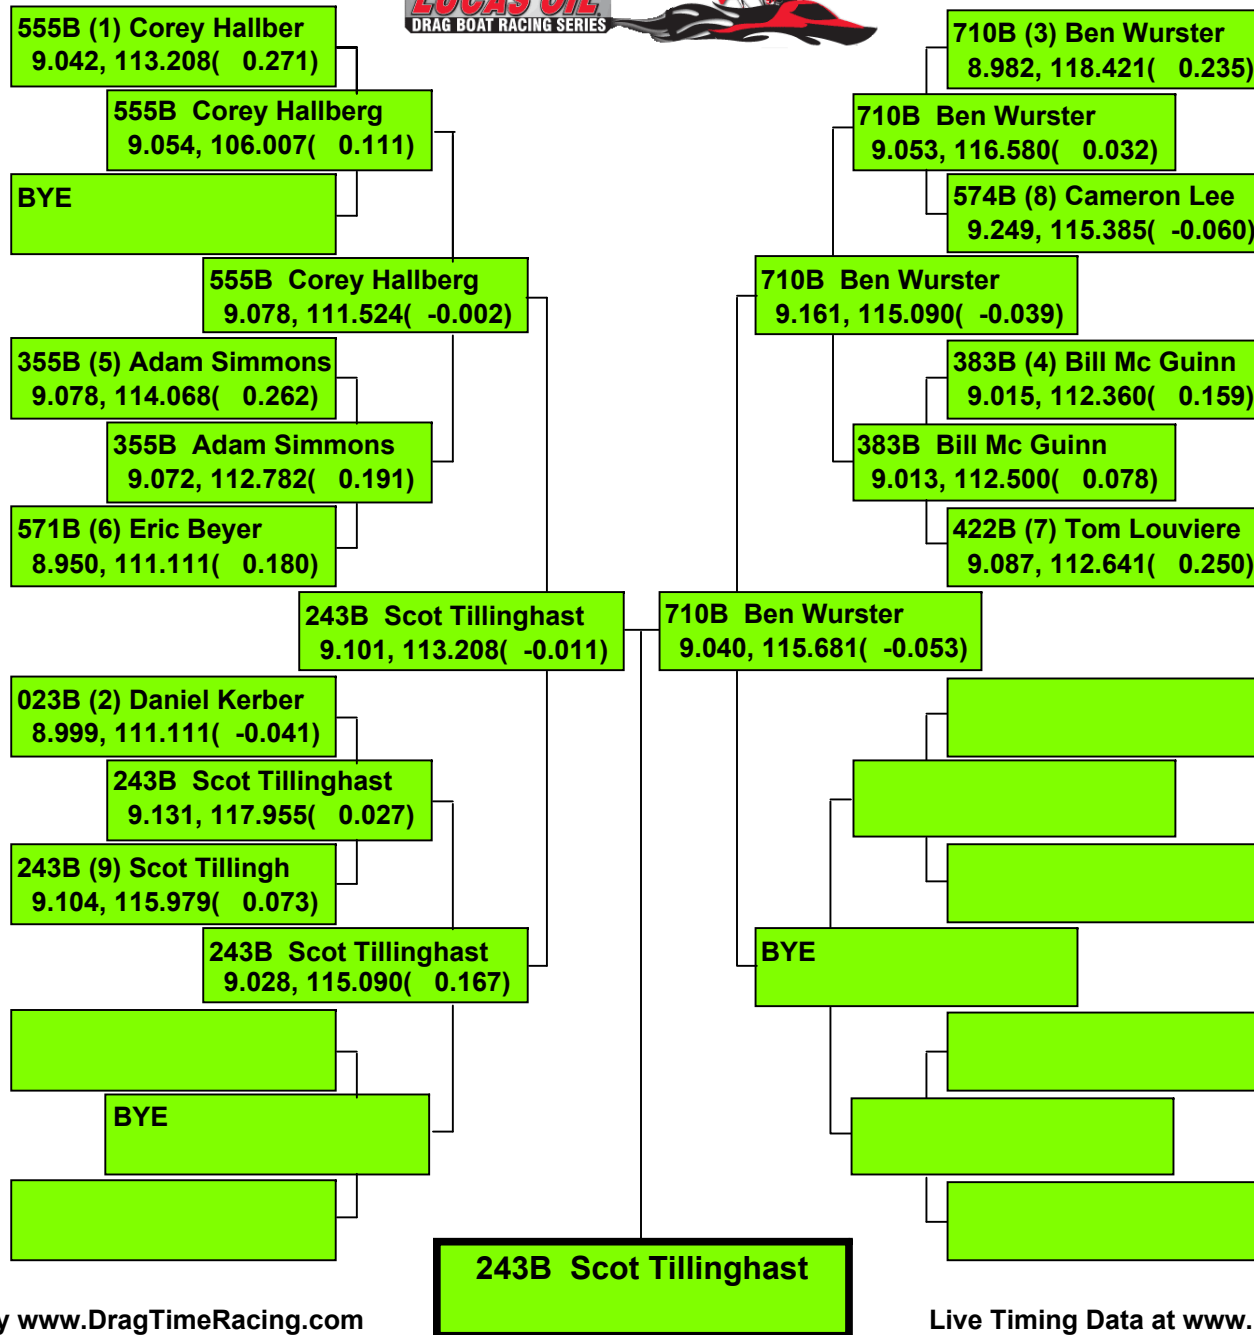

2015 SPRING FLING AT MING

Precision Timing by www.DragTimeRacing.com

Live Timing Data at www.DragBoatRacing.com