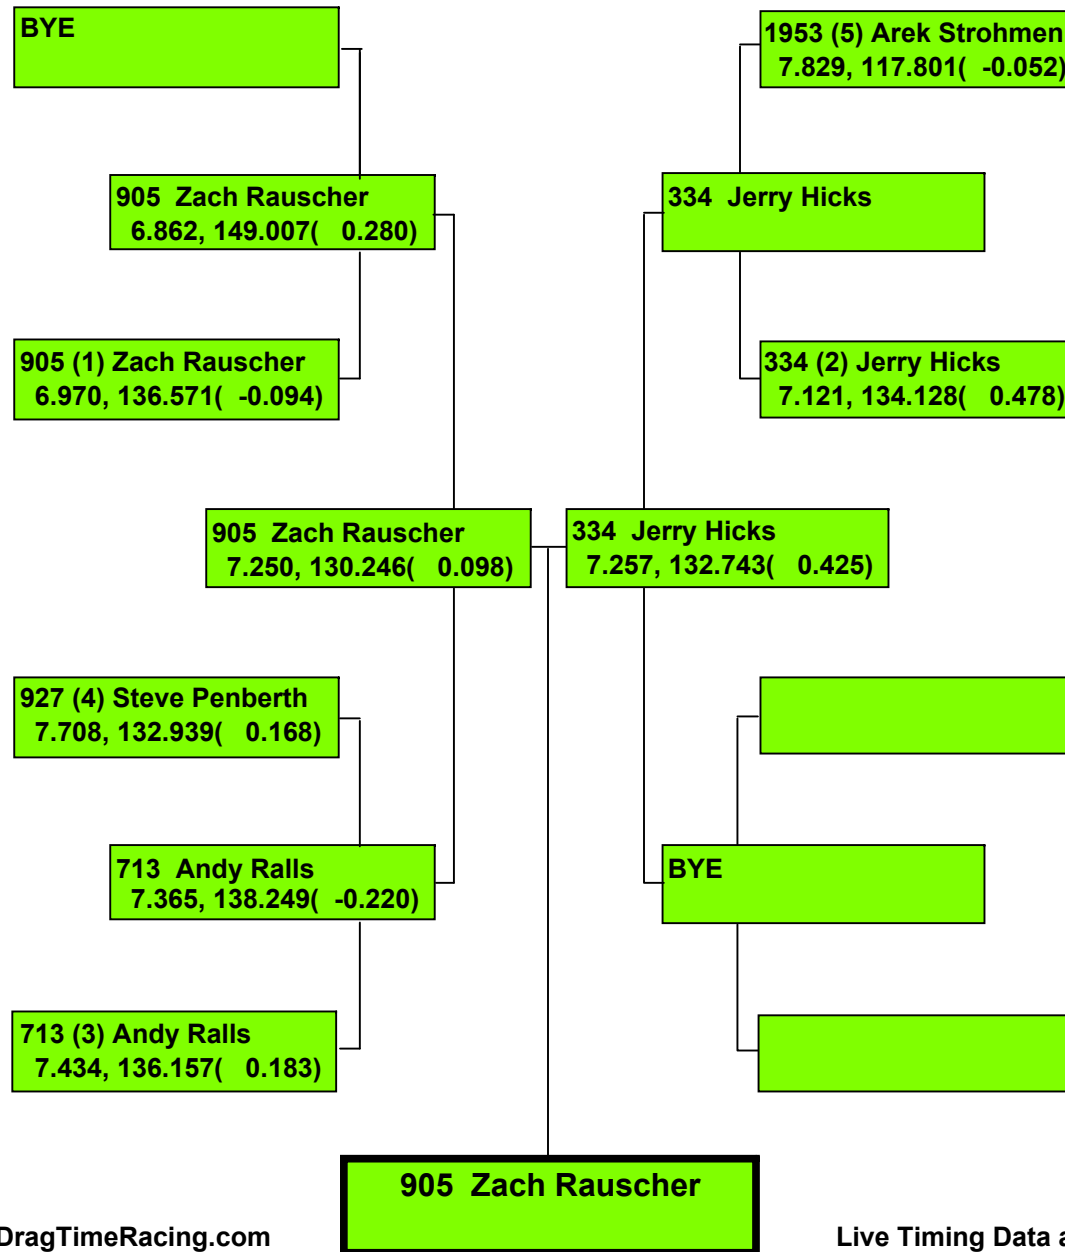

2015 SPRING FLING AT MING

Precision Timing by www.DragTimeRacing.com

Live Timing Data at www.DragBoatRacing.com

2015 SPRING FLING AT MING

Precision Timing by www.DragTimeRacing.com

Live Timing Data at www.DragBoatRacing.com

2015 SPRING FLING AT MING

137 (2) Arnold Von Bar
8.062, 127.660(-0.162)

149 (1) Willis Johns
7.278, 144.928(-0.336)

137 Arnold Von Bargaen

2015 SPRING FLING AT MING

Precision Timing by www.DragTimeRacing.com

Live Timing Data at www.DragBoatRacing.com

2015 SPRING FLING AT MING

BYE

423 (1) Josh Hayden
6.950, 157.895(-0.283)

423 Josh Hayden

2015 SPRING FLING AT MING

Precision Timing by www.DragTimeRacing.com

Live Timing Data at www.DragBoatRacing.com

2015 SPRING FLING AT MING

BYE

030 (1) Mike Torgerson
7.866, 123.626(0.183)

030 Mike Torgerson

2015 SPRING FLING AT MING

Precision Timing by www.DragTimeRacing.com

Live Timing Data at www.DragBoatRacing.com

2015 SPRING FLING AT MING