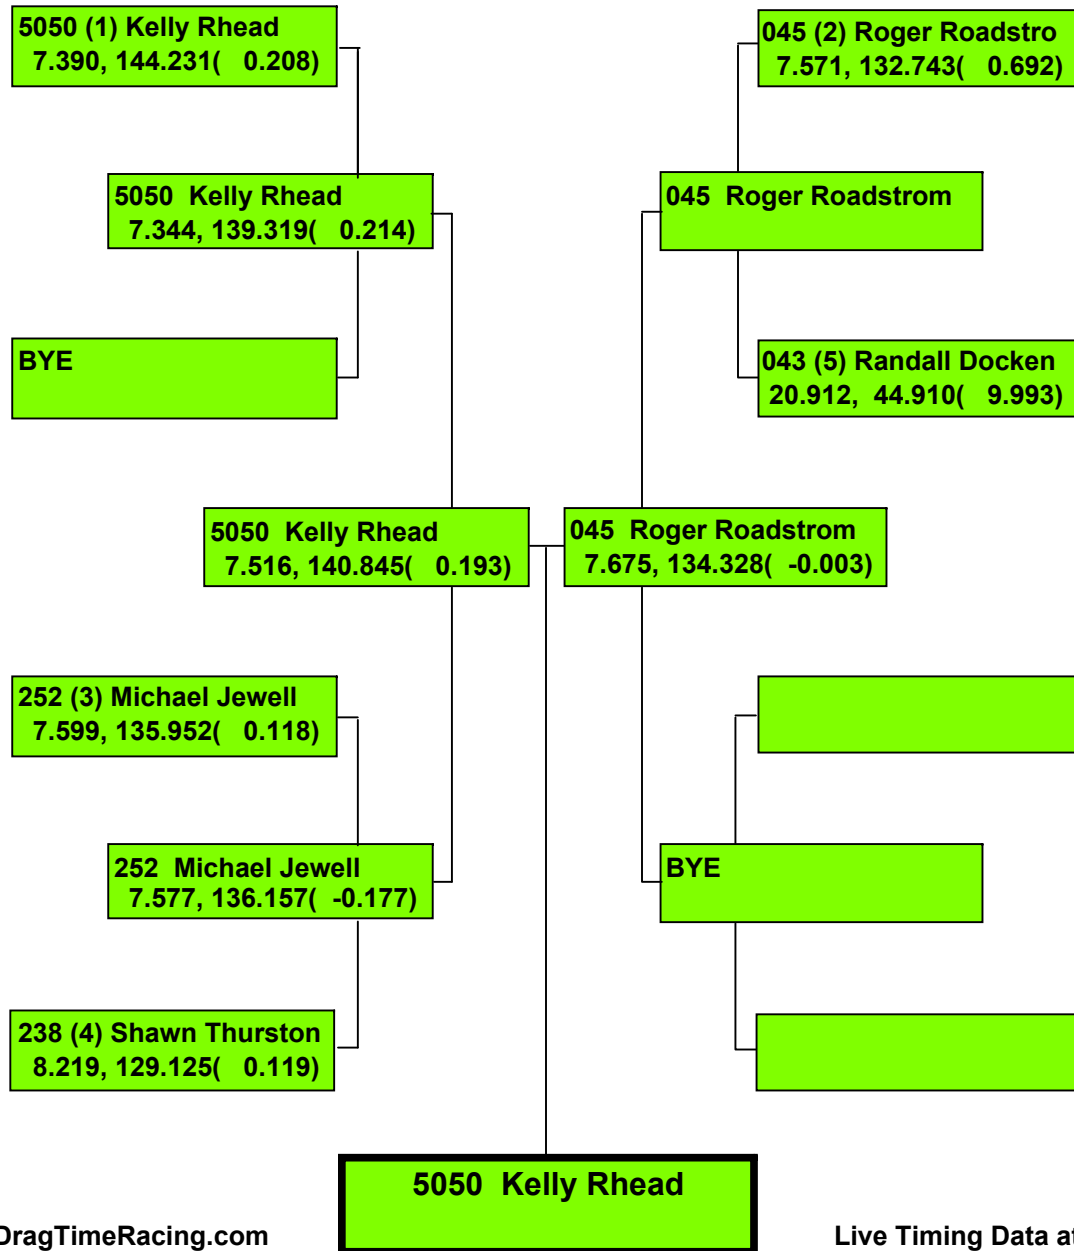

2015 SPRING FLING AT MING

137 (2) Arnold Von Bar
8.062, 127.660(-0.162)

149 (1) Willis Johns
7.278, 144.928(-0.336)

137 Arnold Von Bargaen

2015 SPRING FLING AT MING

Precision Timing by www.DragTimeRacing.com