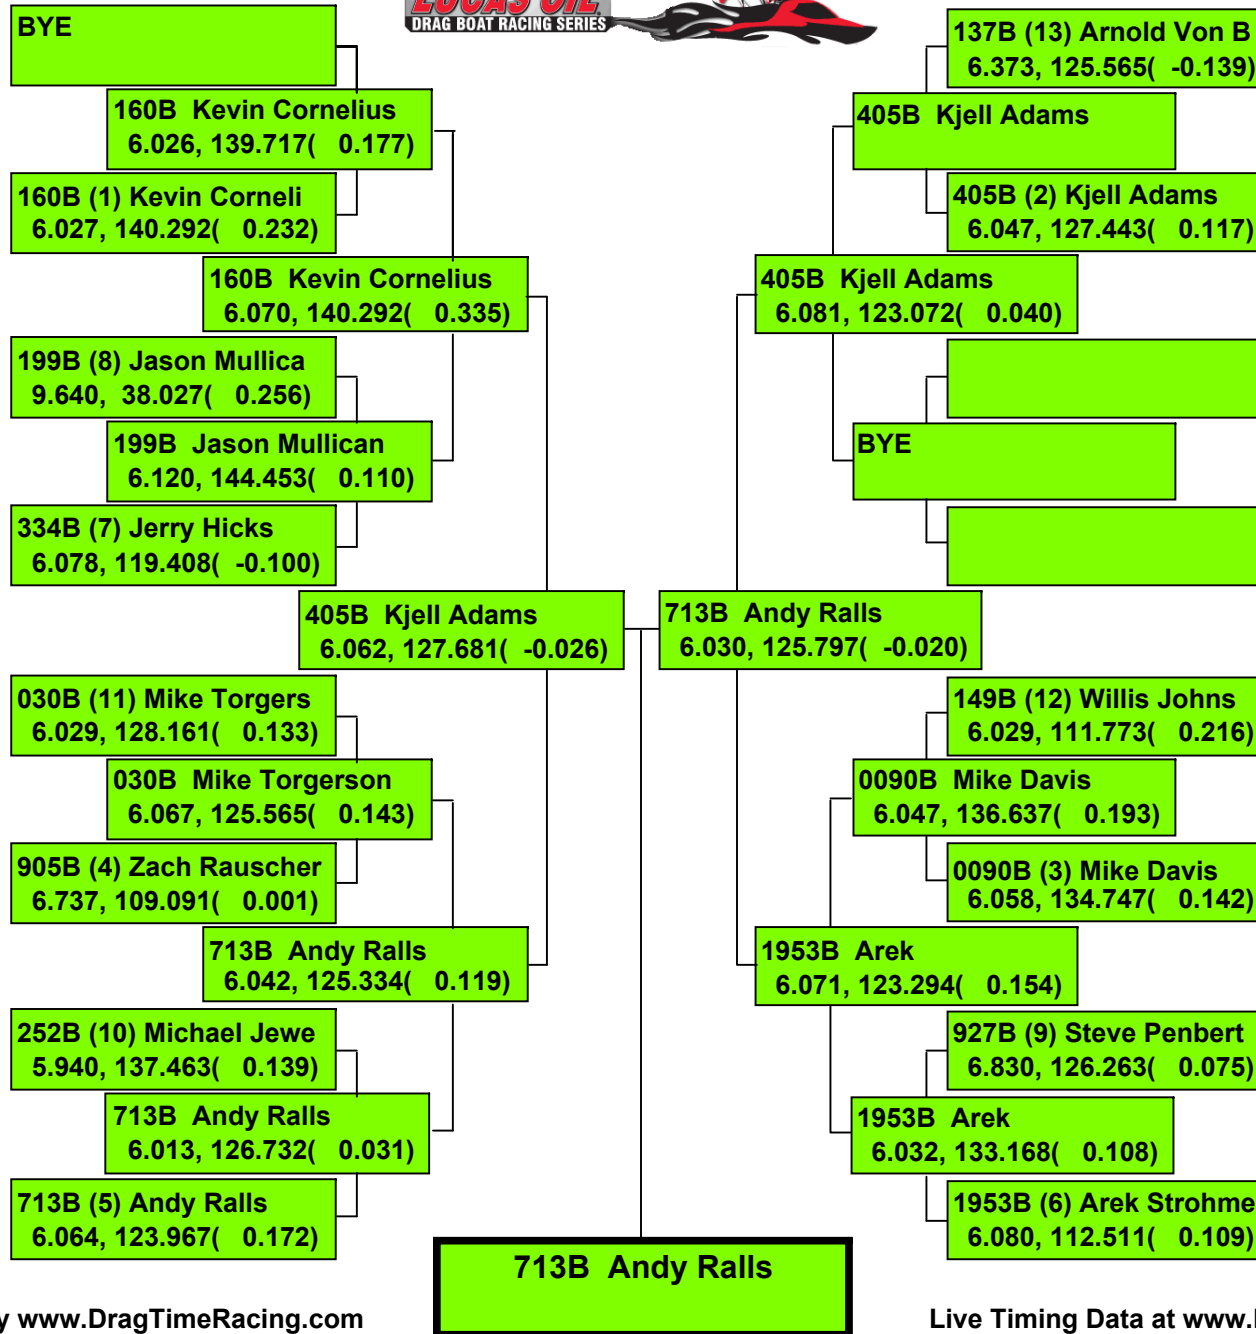

2015 SPRING FLING AT MING

043B (1) Randall Docke
9.856, 105.386(0.285)

BYE

043B Randall Docken

2015 SPRING FLING AT MING

Precision Timing by www.DragTimeRacing.com

Live Timing Data at www.DragBoatRacing.com

2015 SPRING FLING AT MING

Precision Timing by www.DragTimeRacing.com

Live Timing Data at www.DragBoatRacing.com

2015 SPRING FLING AT MING

Precision Timing by www.DragTimeRacing.com

Live Timing Data at www.DragBoatRacing.com