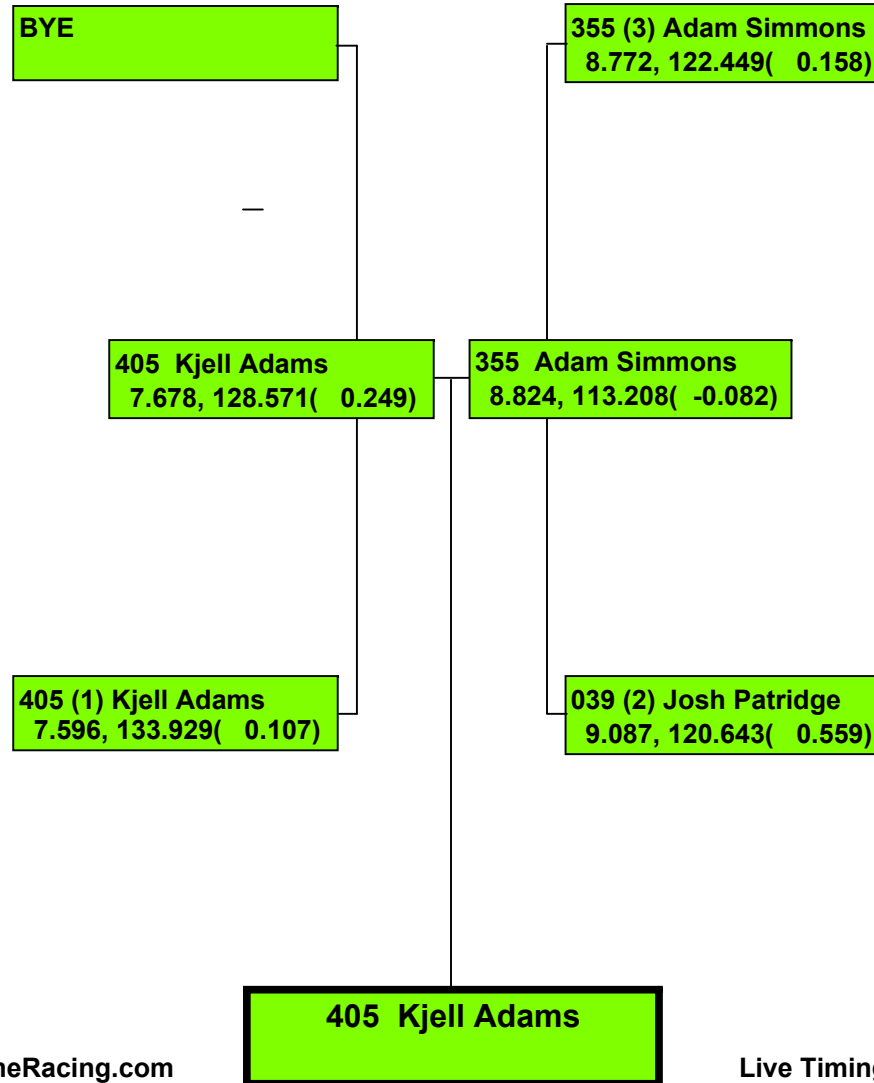

2015 SPRING FLING AT MING

137 (2) Arnold Von Bar
8.062, 127.660(-0.162)

149 (1) Willis Johns
7.278, 144.928(-0.336)

137 Arnold Von Bargaen

2015 SPRING FLING AT MING

Precision Timing by www.DragTimeRacing.com

Live Timing Data at www.DragBoatRacing.com

2015 SPRING FLING AT MING

BYE

423 (1) Josh Hayden
6.950, 157.895(-0.283)

423 Josh Hayden

2015 SPRING FLING AT MING

Precision Timing by www.DragTimeRacing.com

Live Timing Data at www.DragBoatRacing.com