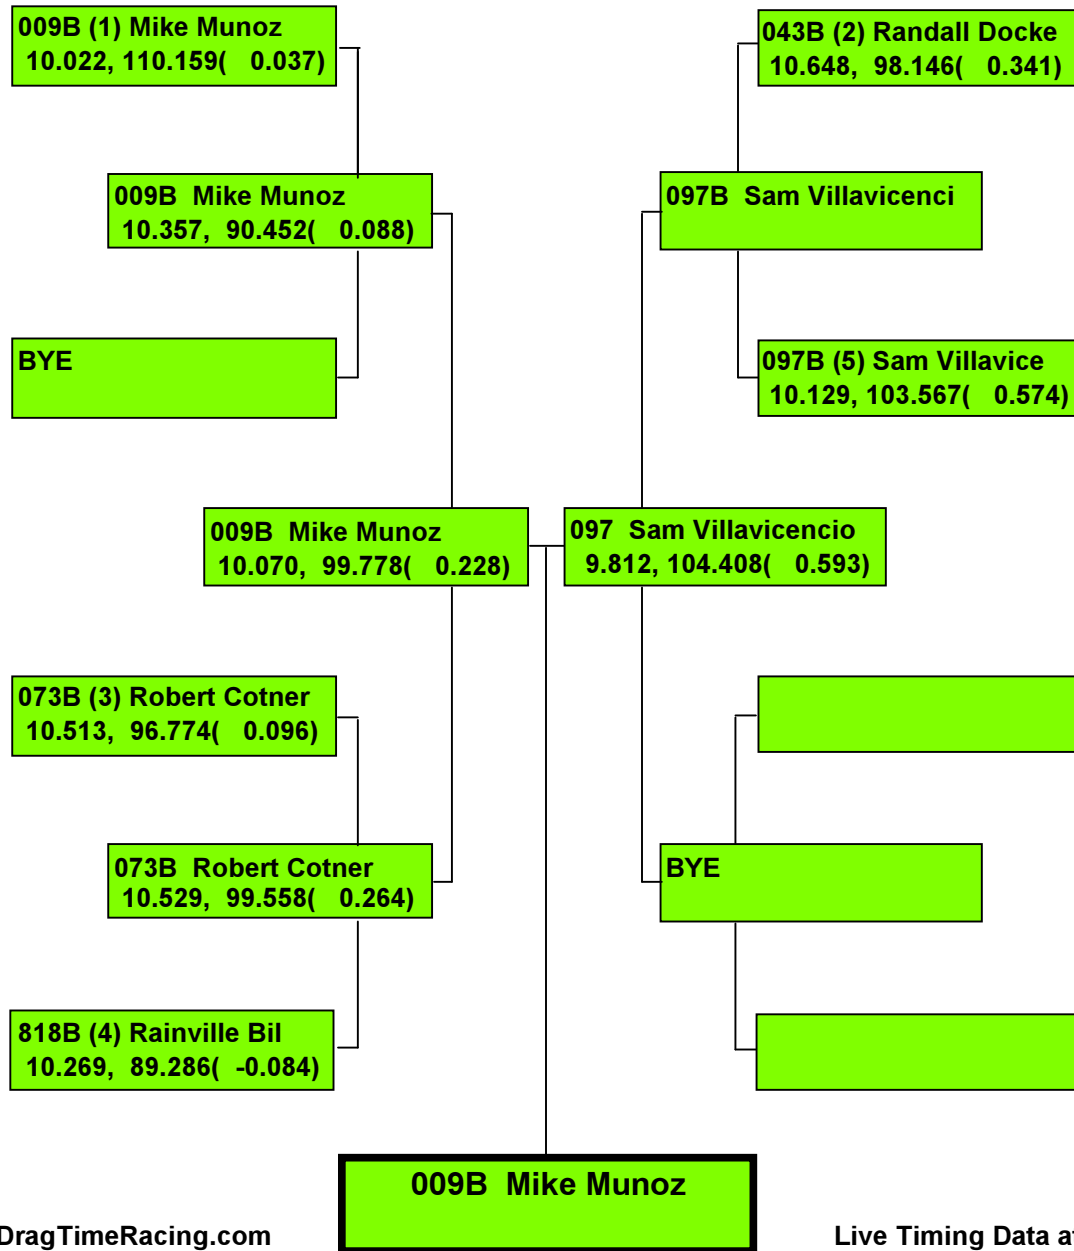

2015 SEASON OPENER

Precision Timing by www.DragTimeRacing.com

Live Timing Data at www.DragBoatRacing.com

2015 SEASON OPENER

086B (1) Don Blayney
11.668, 86.042(0.657)

BYE

086B Don Blayney

2015 SEASON OPENER