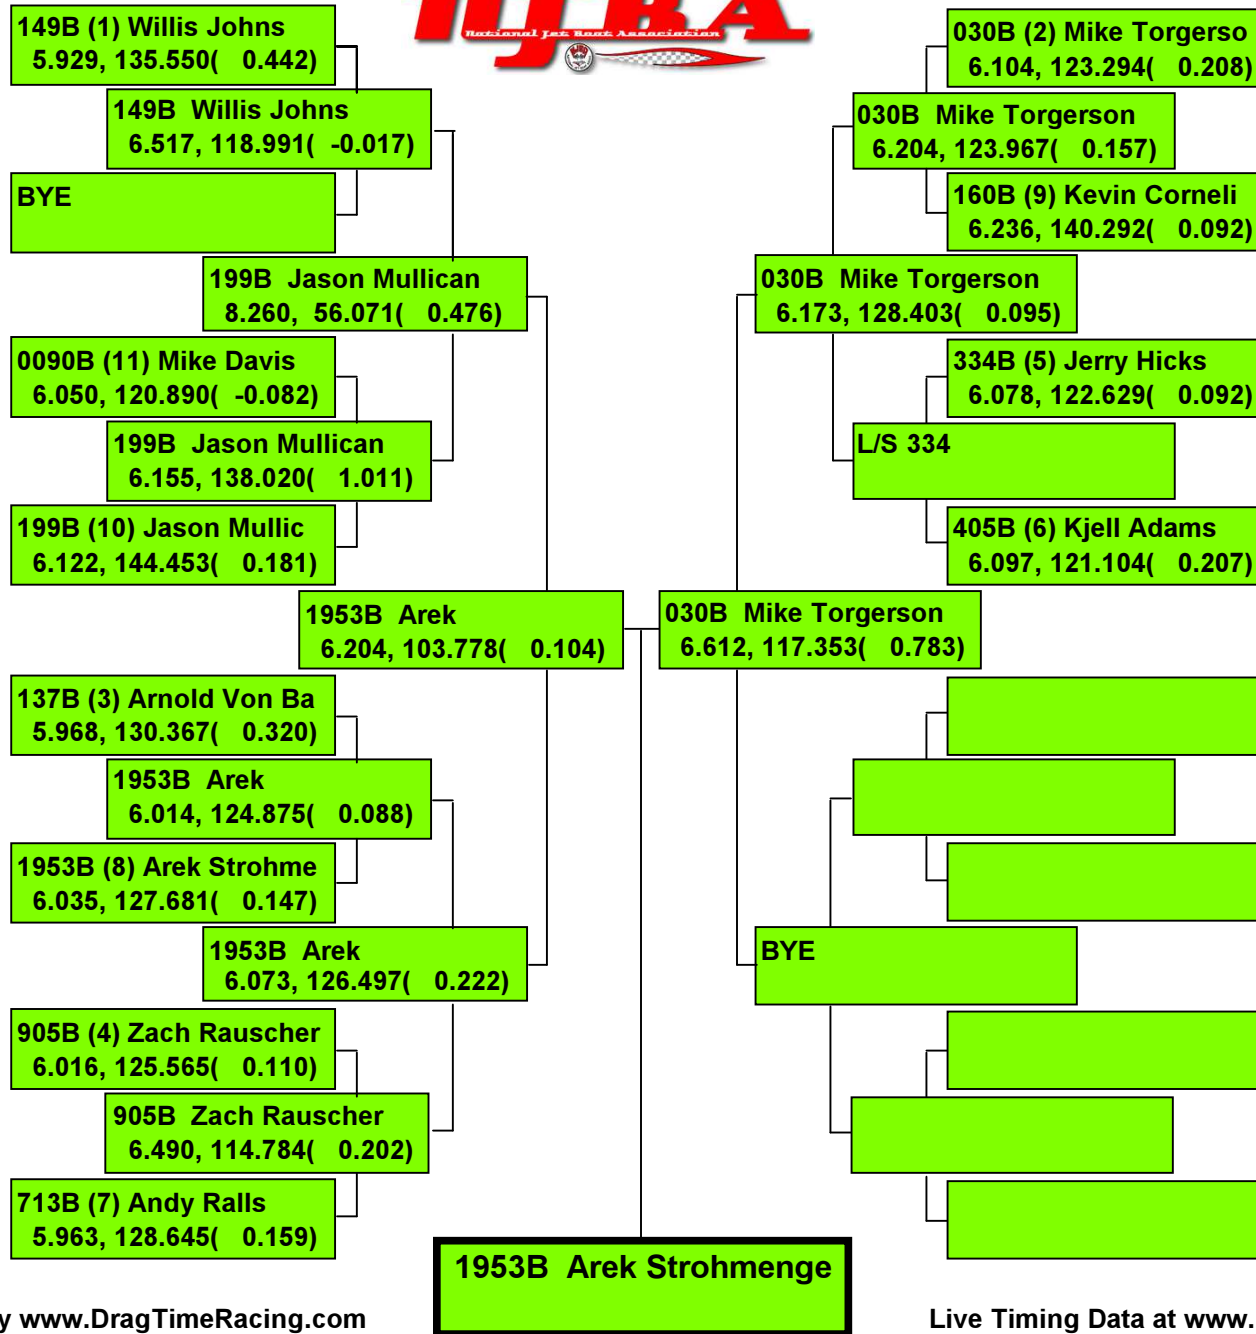

2015 SEASON OPENER

Precision Timing by www.DragTimeRacing.com

Live Timing Data at www.DragBoatRacing.com

2015 SEASON OPENER

086B (1) Don Blayney
11.668, 86.042(0.657)

BYE

086B Don Blayney

2015 SEASON OPENER