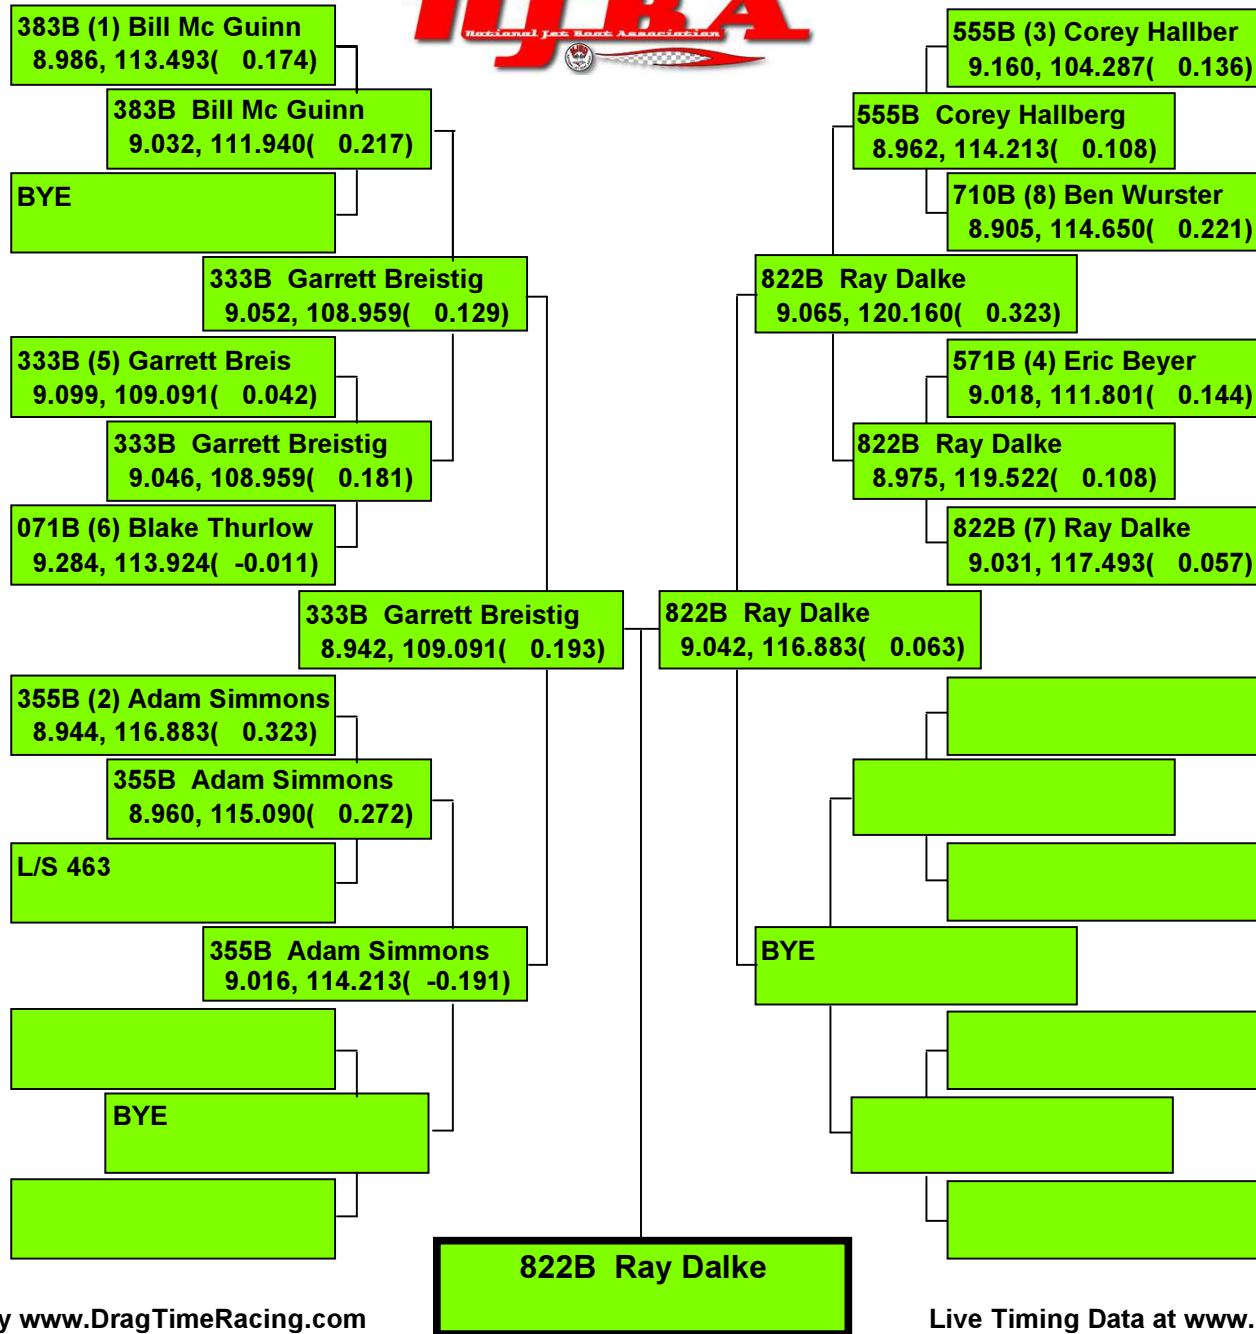

Precision Timing by www.DragTimeRacing.com

Live Timing Data at www.DragBoatRacing.com

2015 SEASON OPENER

Precision Timing by www.DragTimeRacing.com

Live Timing Data at www.DragBoatRacing.com

2015 SEASON OPENER