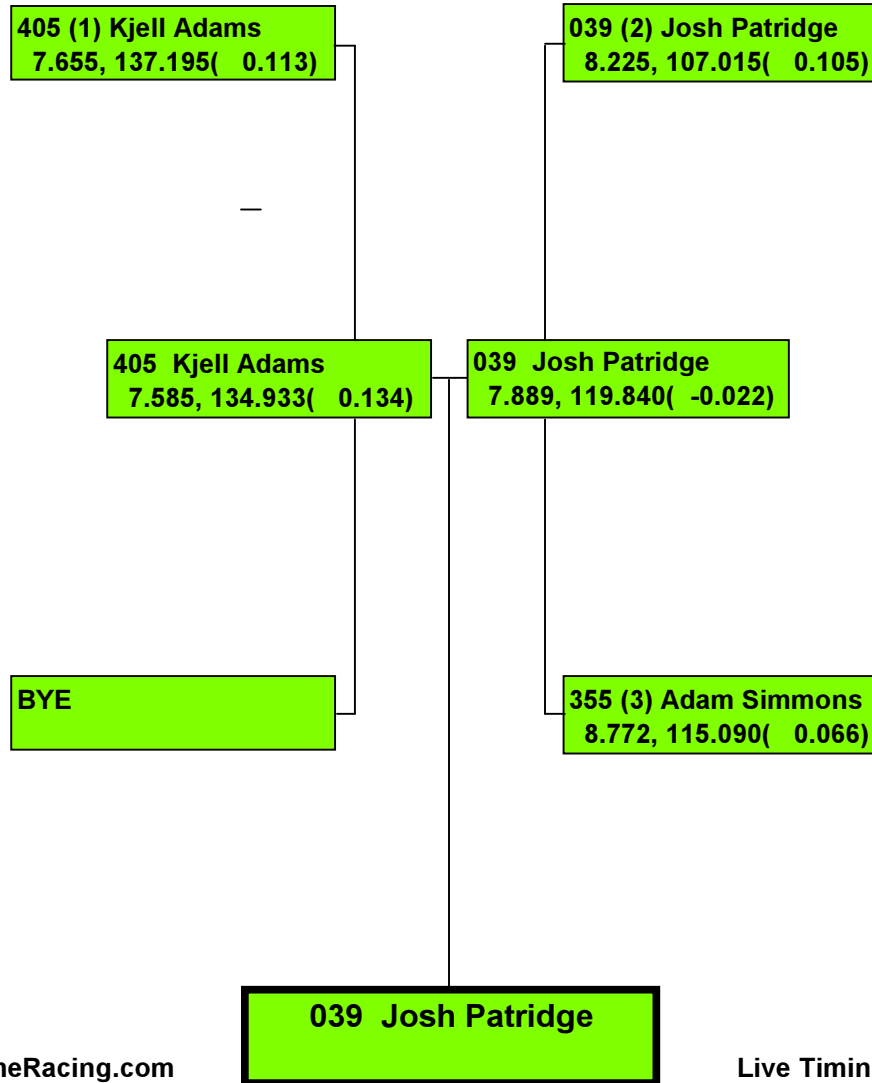

2015 SEASON OPENER

Precision Timing by www.DragTimeRacing.com

Live Timing Data at www.DragBoatRacing.com