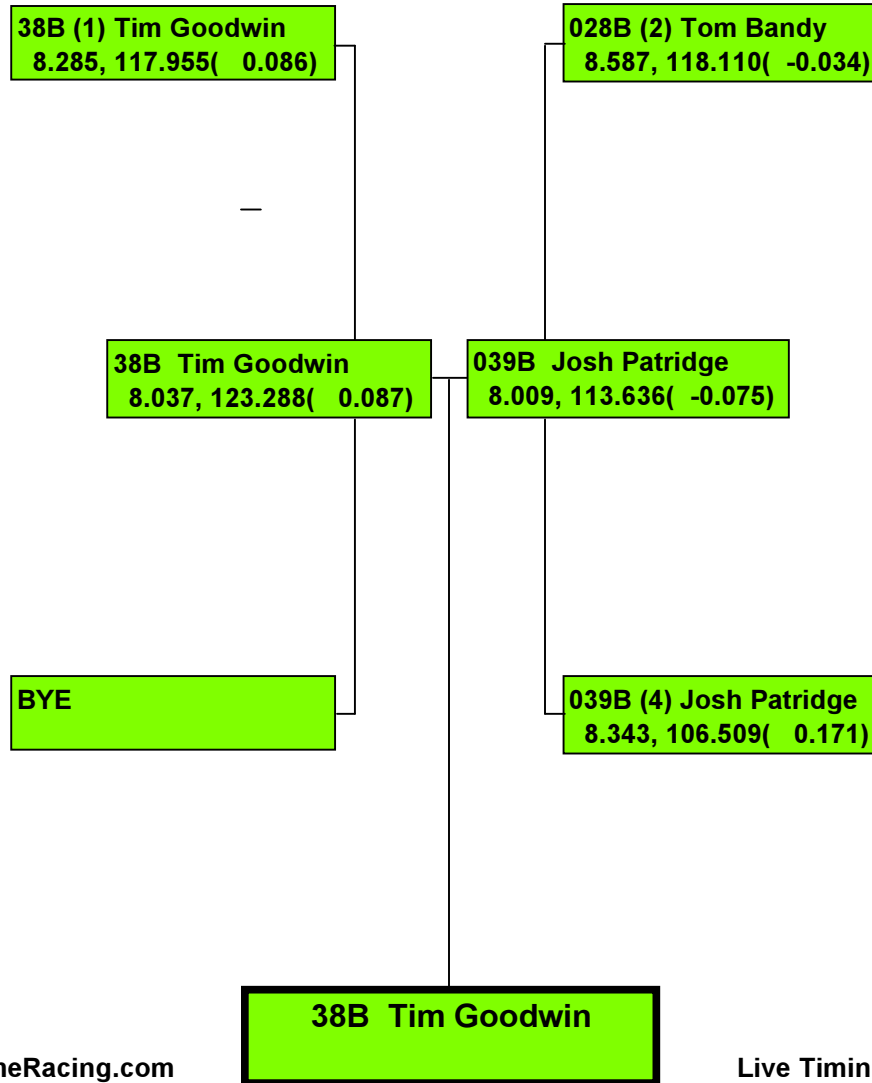

2015 SEASON OPENER

Precision Timing by www.DragTimeRacing.com

Live Timing Data at www.DragBoatRacing.com