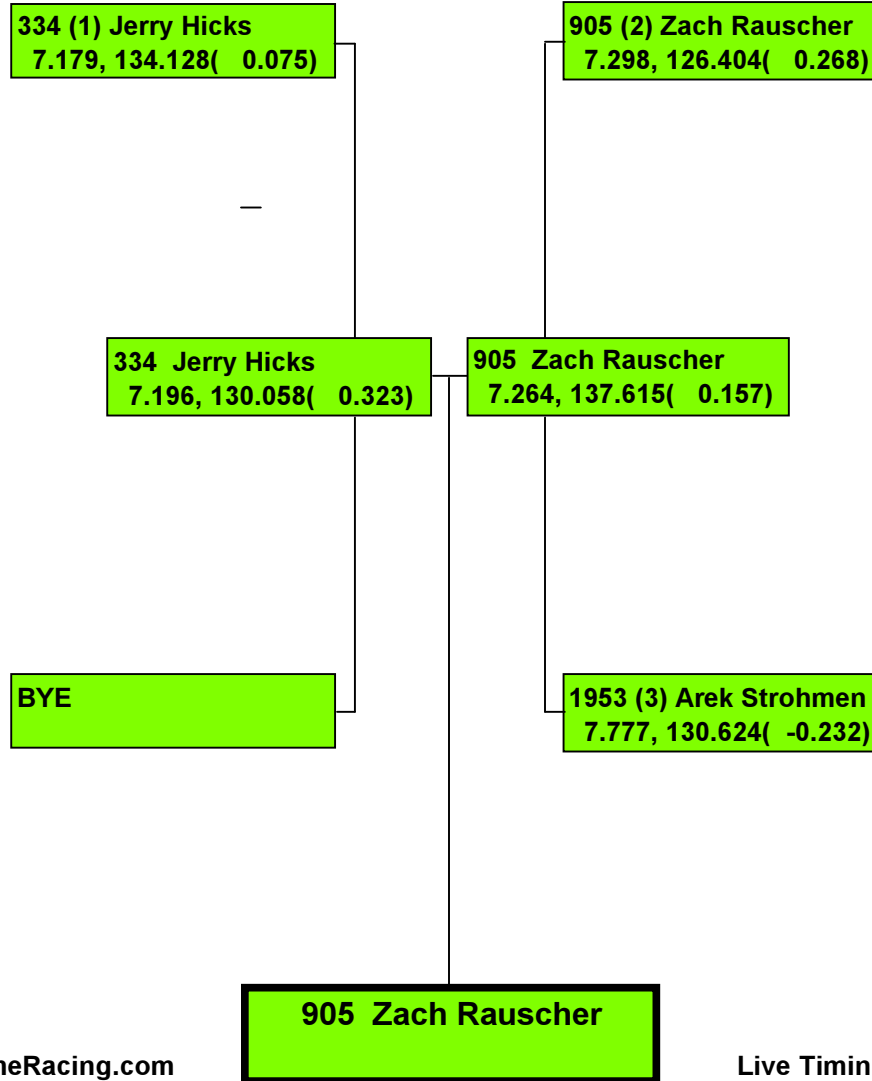

2015 SEASON OPENER

Precision Timing by www.DragTimeRacing.com

Live Timing Data at www.DragBoatRacing.com

2015 SEASON OPENER

086B (1) Don Blayney
11.668, 86.042(0.657)

BYE

086B Don Blayney

2015 SEASON OPENER

Live Timing Data at www.DragBoatRacing.com

2015 SEASON OPENER

030 (1) Mike Torgerson
7.808, 125.174(-0.022)

L/S 315

030 Mike Torgerson

Precision Timing by www.DragTimeRacing.com

Live Timing Data at www.DragBoatRacing.com

Class: PUF - PRO UNLIMITED FLAT

Racers in Class:2

Printed: SUNDAY 03/22/15 15:18:37

2015 SEASON OPENER

265 (1) Chuck Hartsfie

BYE

Precision Timing by www.DragTimeRacing.com

Live Timing Data at www.DragBoatRacing.com

Class: TAF - TOP ALCOHOL FLAT

Racers in Class:1

Printed: SUNDAY 03/22/15 15:18:37

2015 SEASON OPENER

Precision Timing by www.DragTimeRacing.com

Live Timing Data at www.DragBoatRacing.com