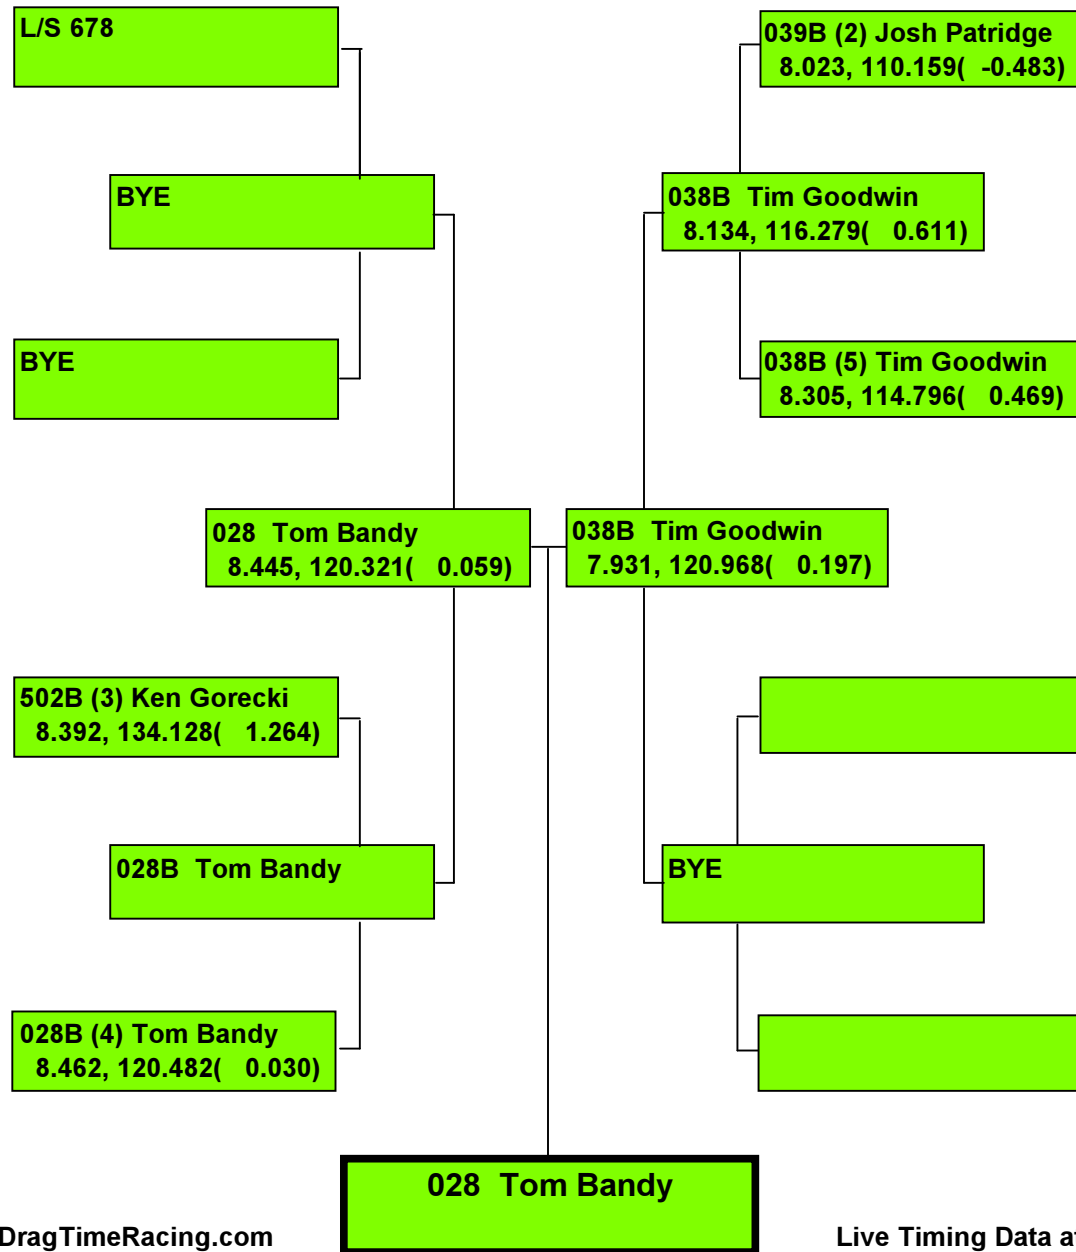

2015 FALL FINALS

Precision Timing by www.DragTimeRacing.com

Live Timing Data at www.DragBoatRacing.com