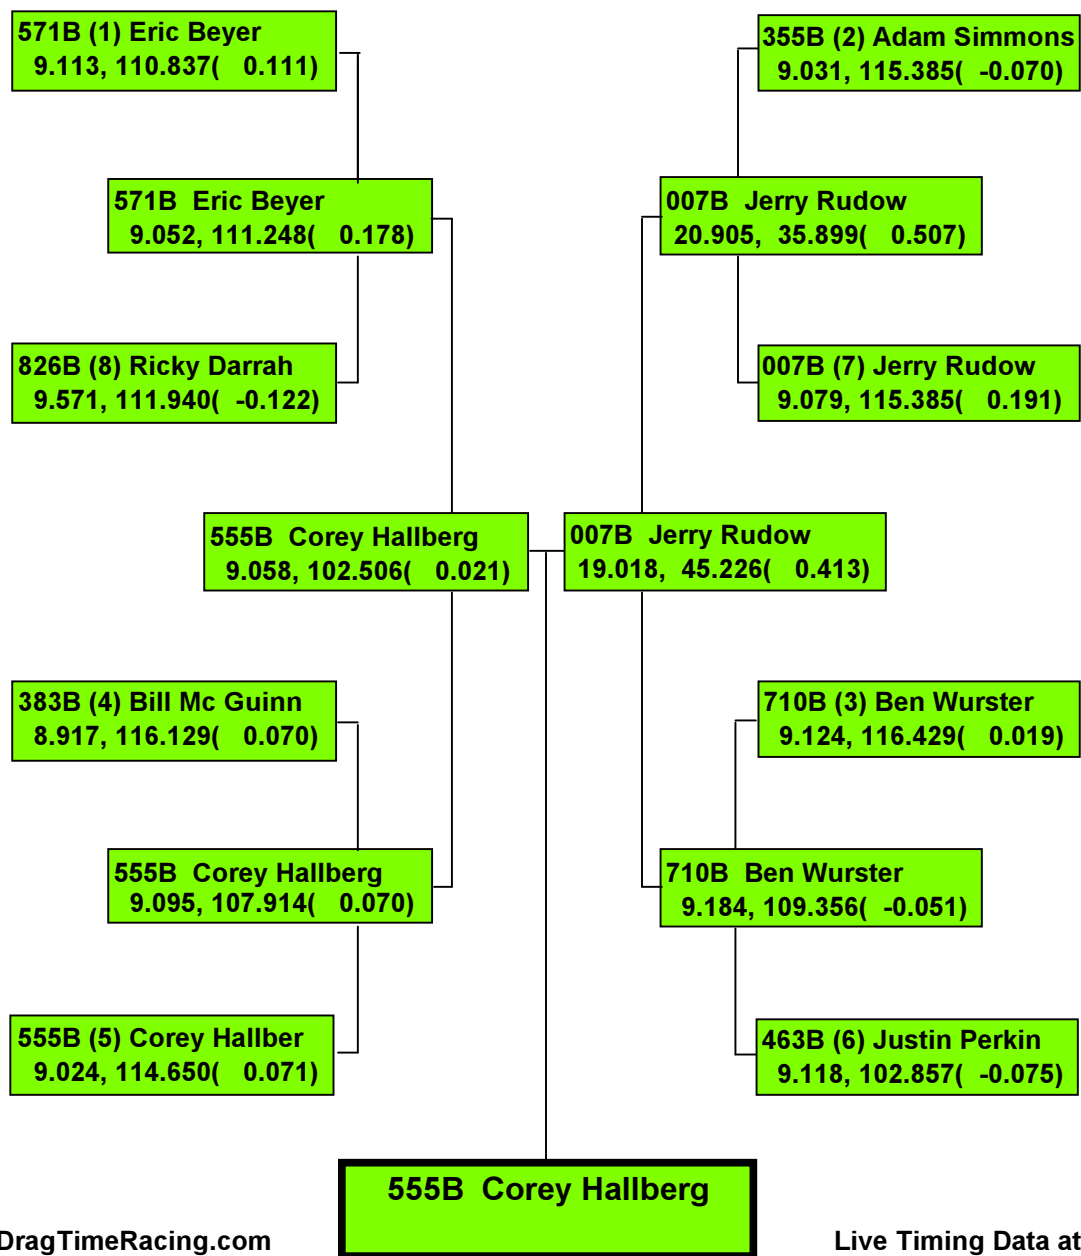

2015 FALL FINALS

Precision Timing by www.DragTimeRacing.com

Live Timing Data at www.DragBoatRacing.com