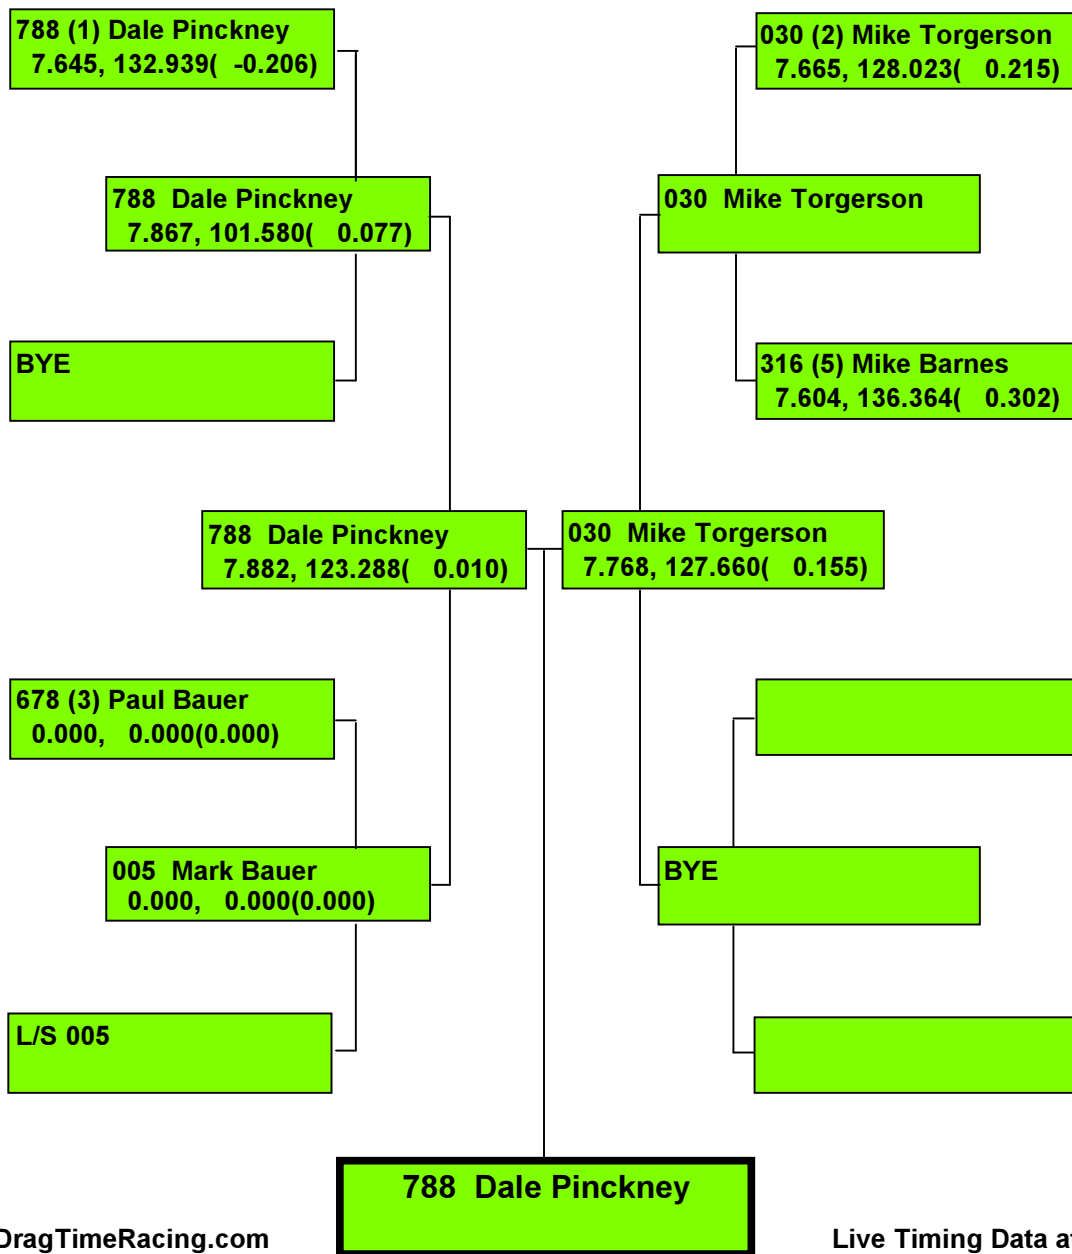

2015 FALL FINALS

Precision Timing by www.DragTimeRacing.com

Live Timing Data at www.DragBoatRacing.com