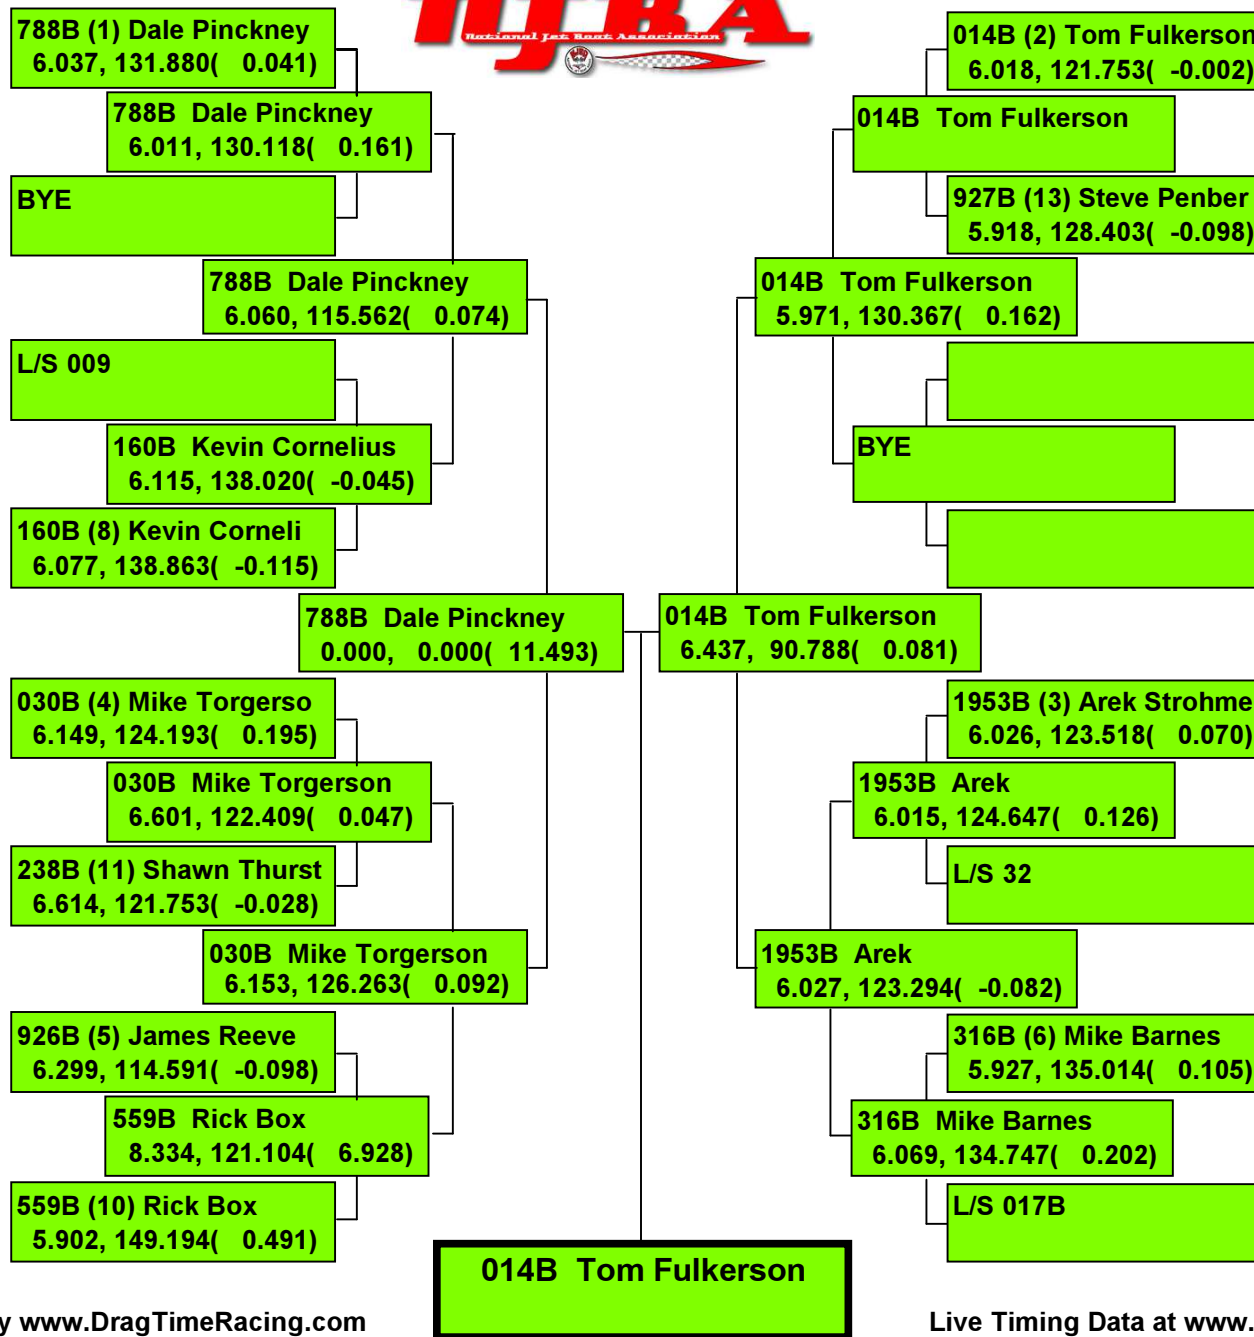

2015 FALL FINALS

Precision Timing by www.DragTimeRacing.com

Live Timing Data at www.DragBoatRacing.com