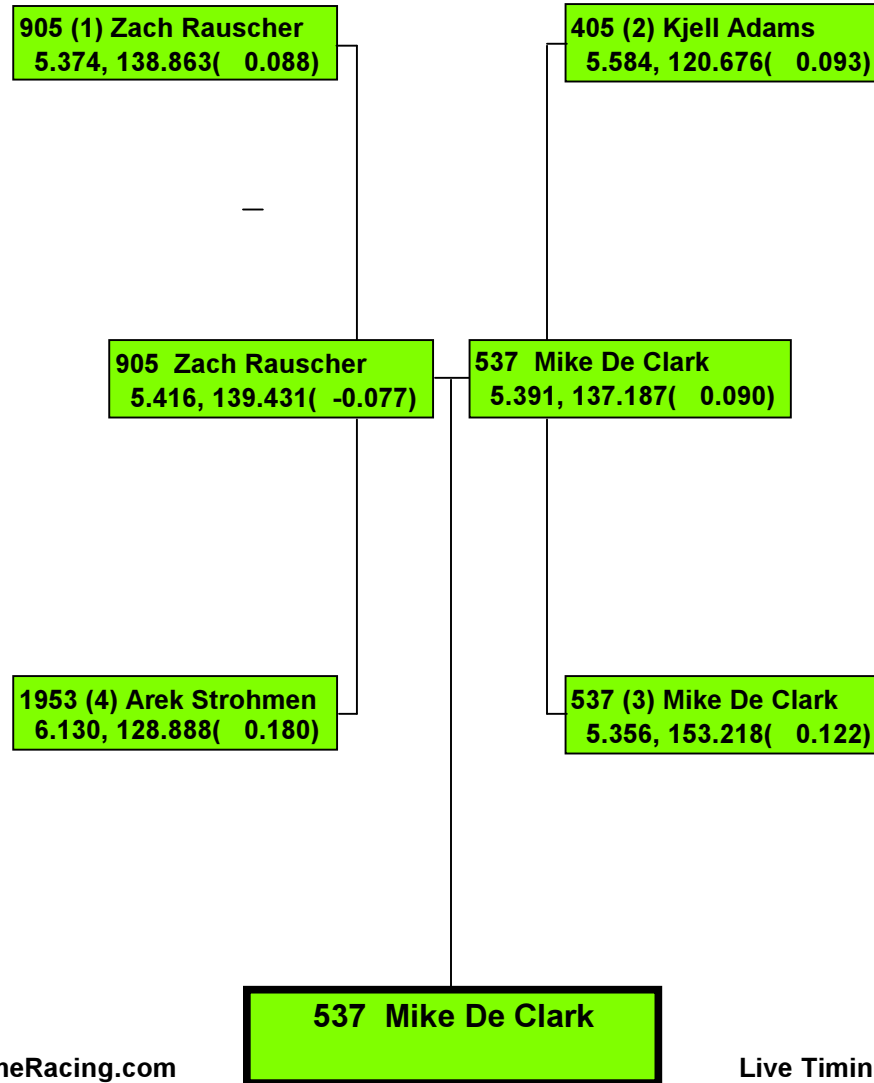

# 2015 FALL FINALS

Precision Timing by [www.DragTimeRacing.com](http://www.DragTimeRacing.com)

Live Timing Data at [www.DragBoatRacing.com](http://www.DragBoatRacing.com)

2015 FALL FINALS

Precision Timing by [www.DragTimeRacing.com](http://www.DragTimeRacing.com)