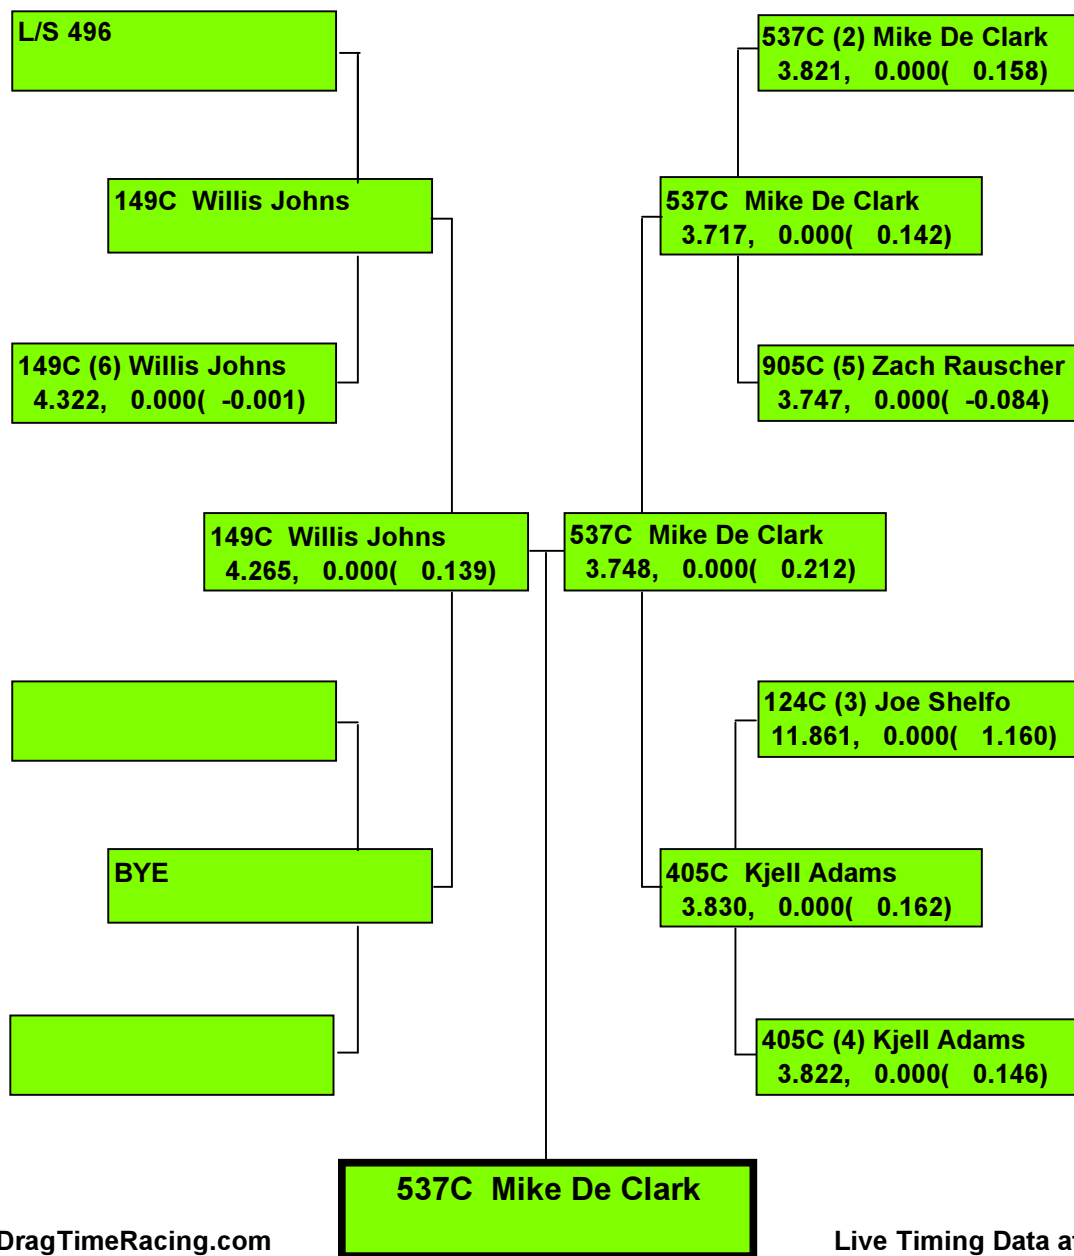

2015 FALL FINALS

Precision Timing by www.DragTimeRacing.com

Live Timing Data at www.DragBoatRacing.com