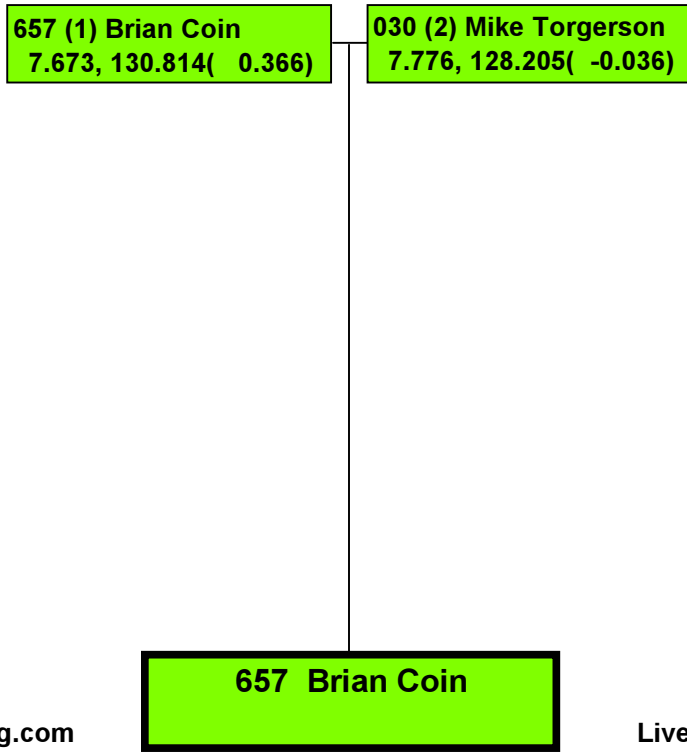

2016 MANUFACTURERS CUP

Precision Timing by www.DragTimeRacing.com

Live Timing Data at www.DragBoatRacing.com