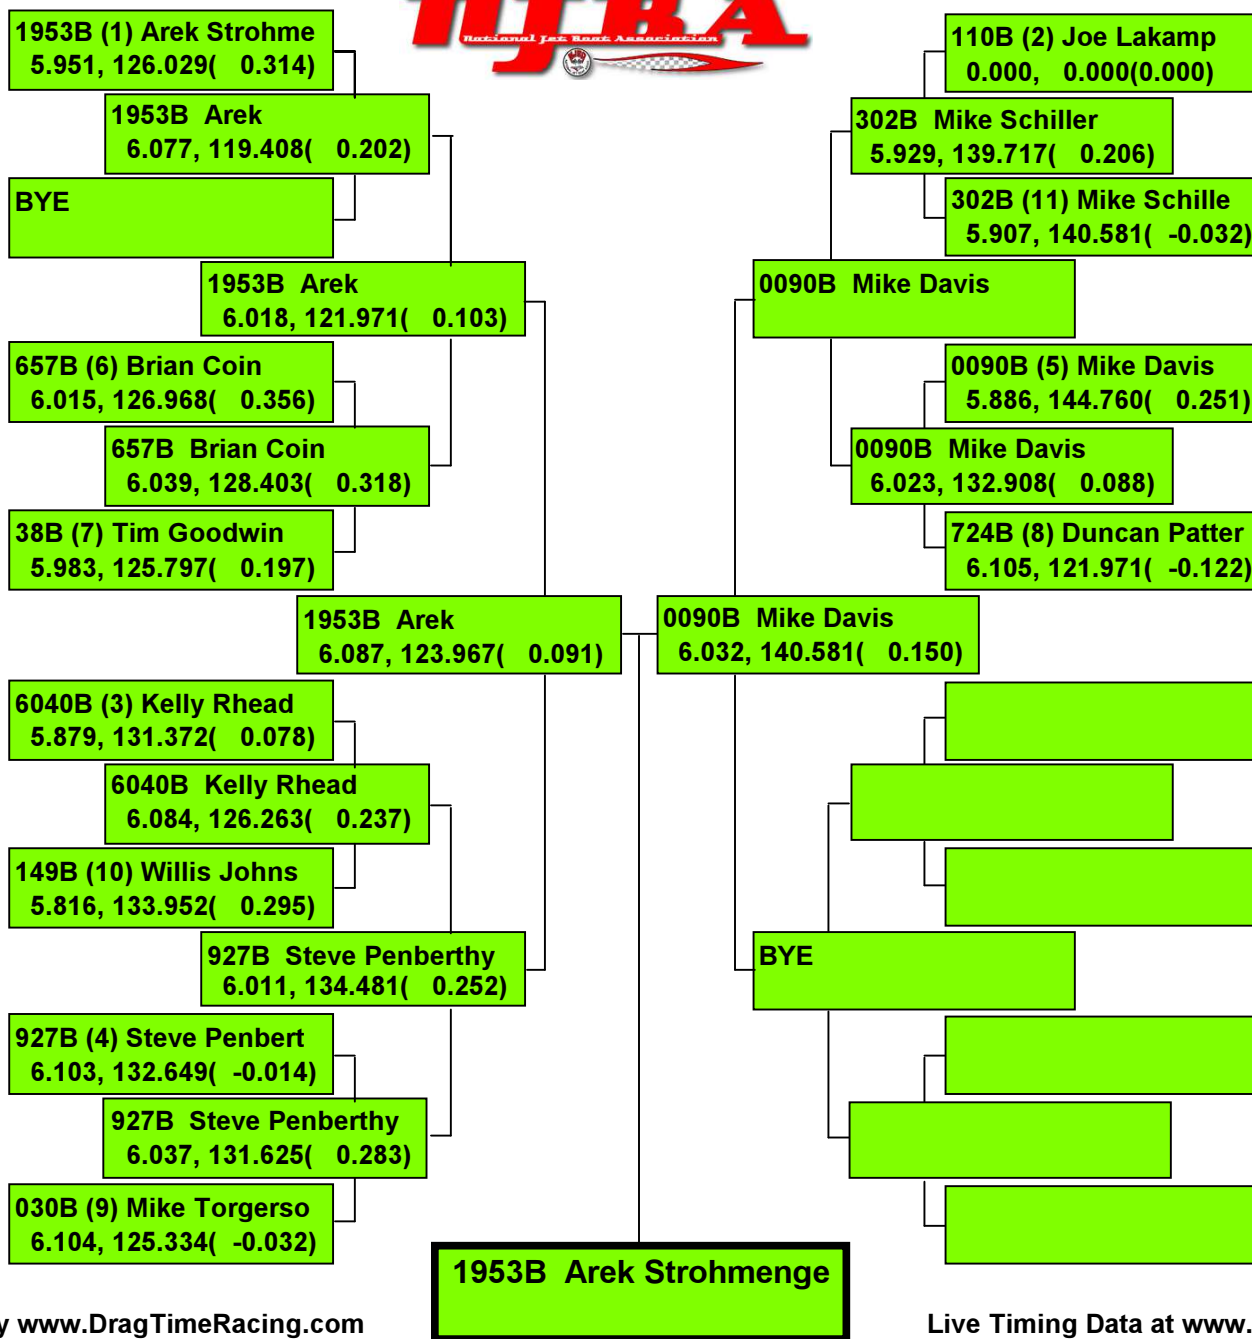

2016 MANUFACTURERS CUP

Precision Timing by www.DragTimeRacing.com

Live Timing Data at www.DragBoatRacing.com

2016 MANUFACTURERS CUP

Live Timing Data at www.DragBoatRacing.com

2016 MANUFACTURERS CUP

Precision Timing by www.DragTimeRacing.com