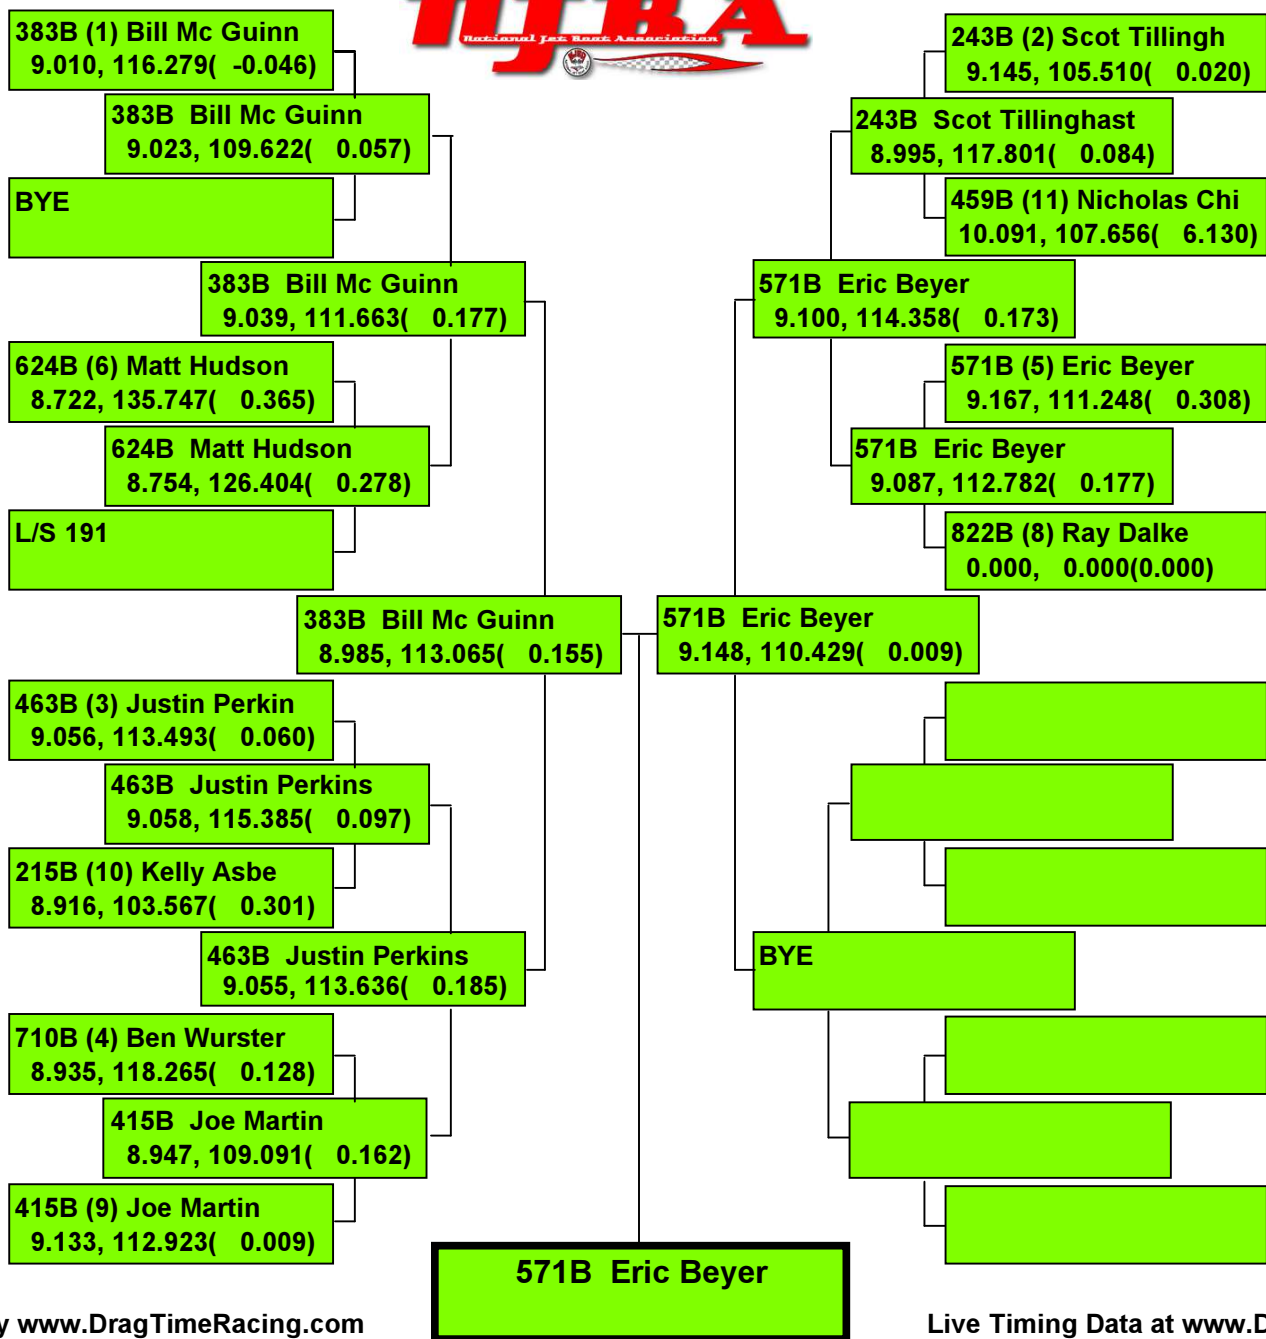

2016 MANUFACTORS CUP

Precision Timing by www.DragTimeRacing.com

Live Timing Data at www.DragBoatRacing.com