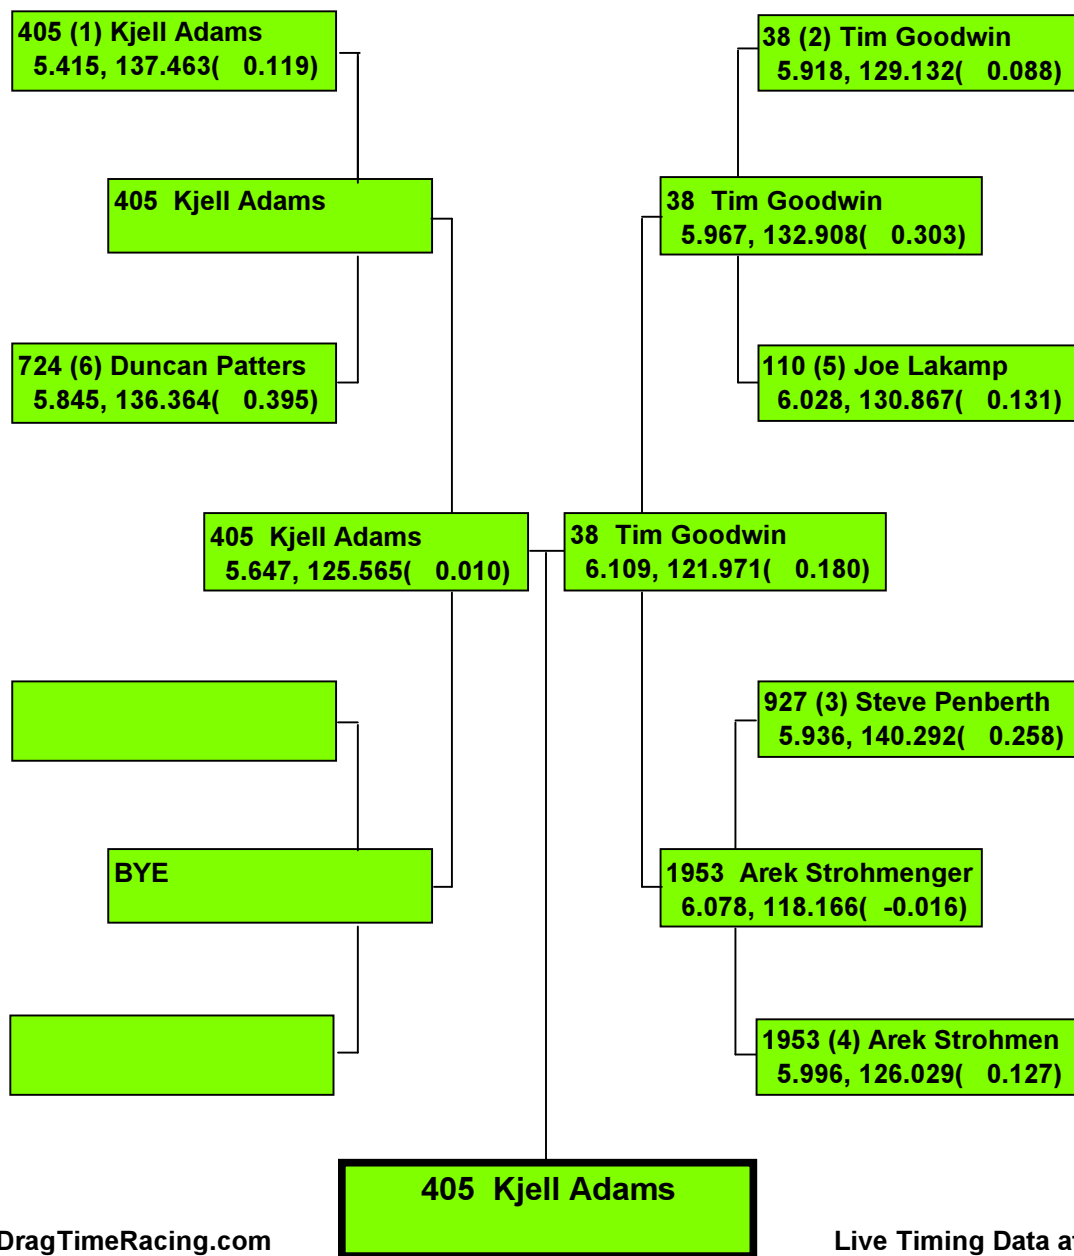

2016 MANUFACTORS CUP

Precision Timing by www.DragTimeRacing.com

Live Timing Data at www.DragBoatRacing.com