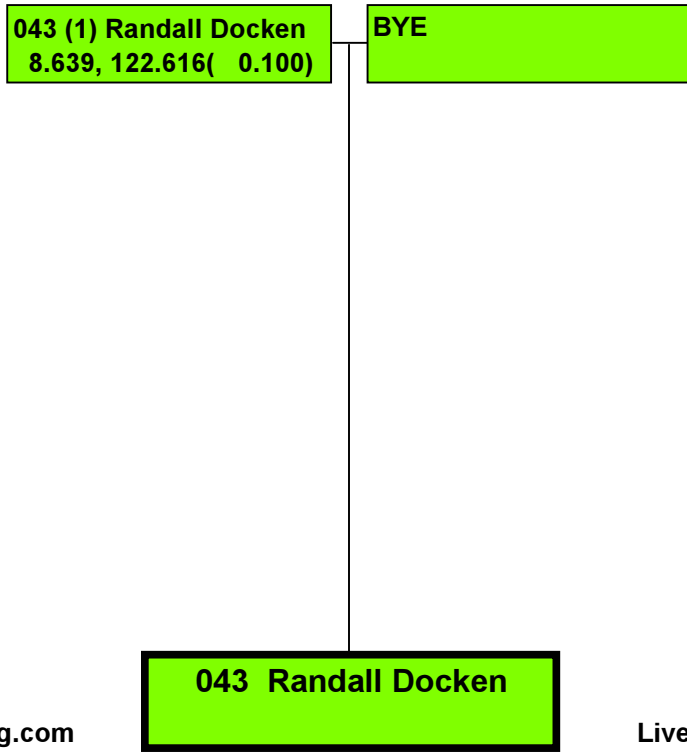

Live Timing Data at www.DragBoatRacing.com

2016 MANUFACTORS CUP

Precision Timing by www.DragTimeRacing.com

Live Timing Data at www.DragBoatRacing.com

2016 MANUFACTURERS CUP

Precision Timing by www.DragTimeRacing.com