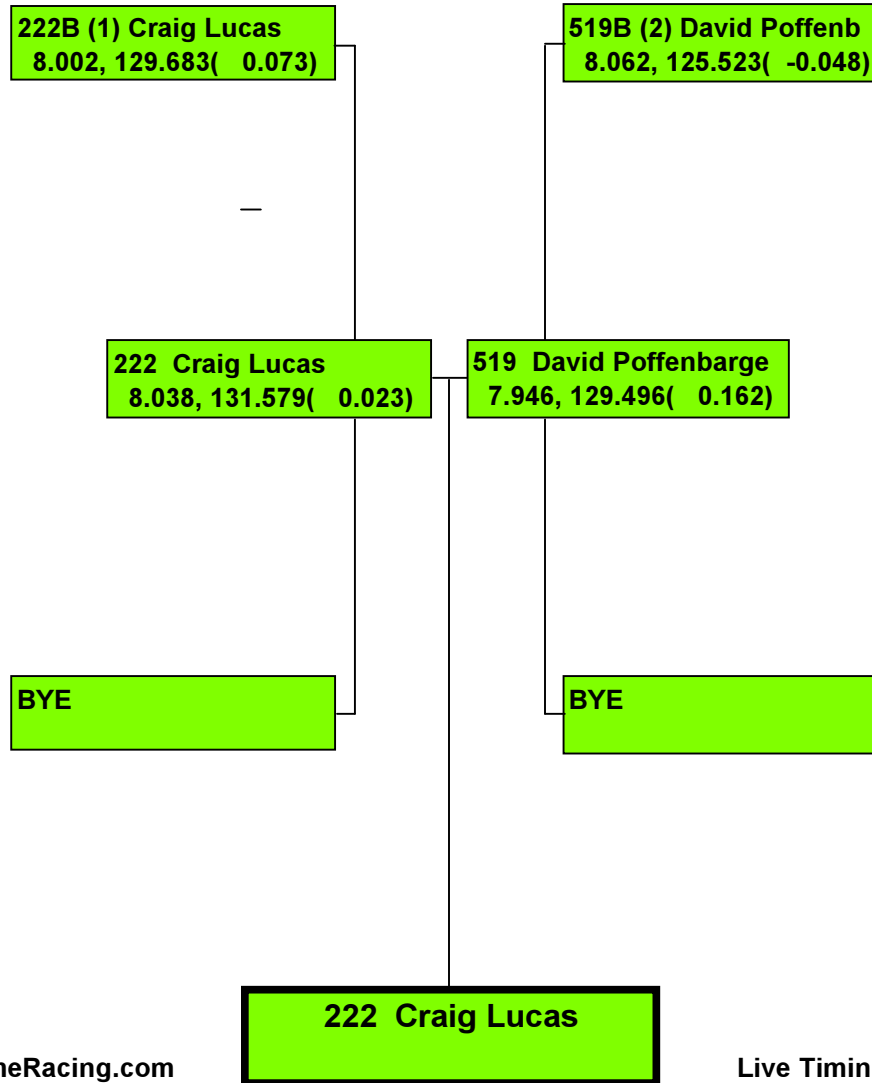

2016 MANUFACTURERS CUP

Precision Timing by www.DragTimeRacing.com

Live Timing Data at www.DragBoatRacing.com

2016 MANUFACTURERS CUP

Live Timing Data at www.DragBoatRacing.com

2016 MANUFACTURERS CUP

Precision Timing by www.DragTimeRacing.com