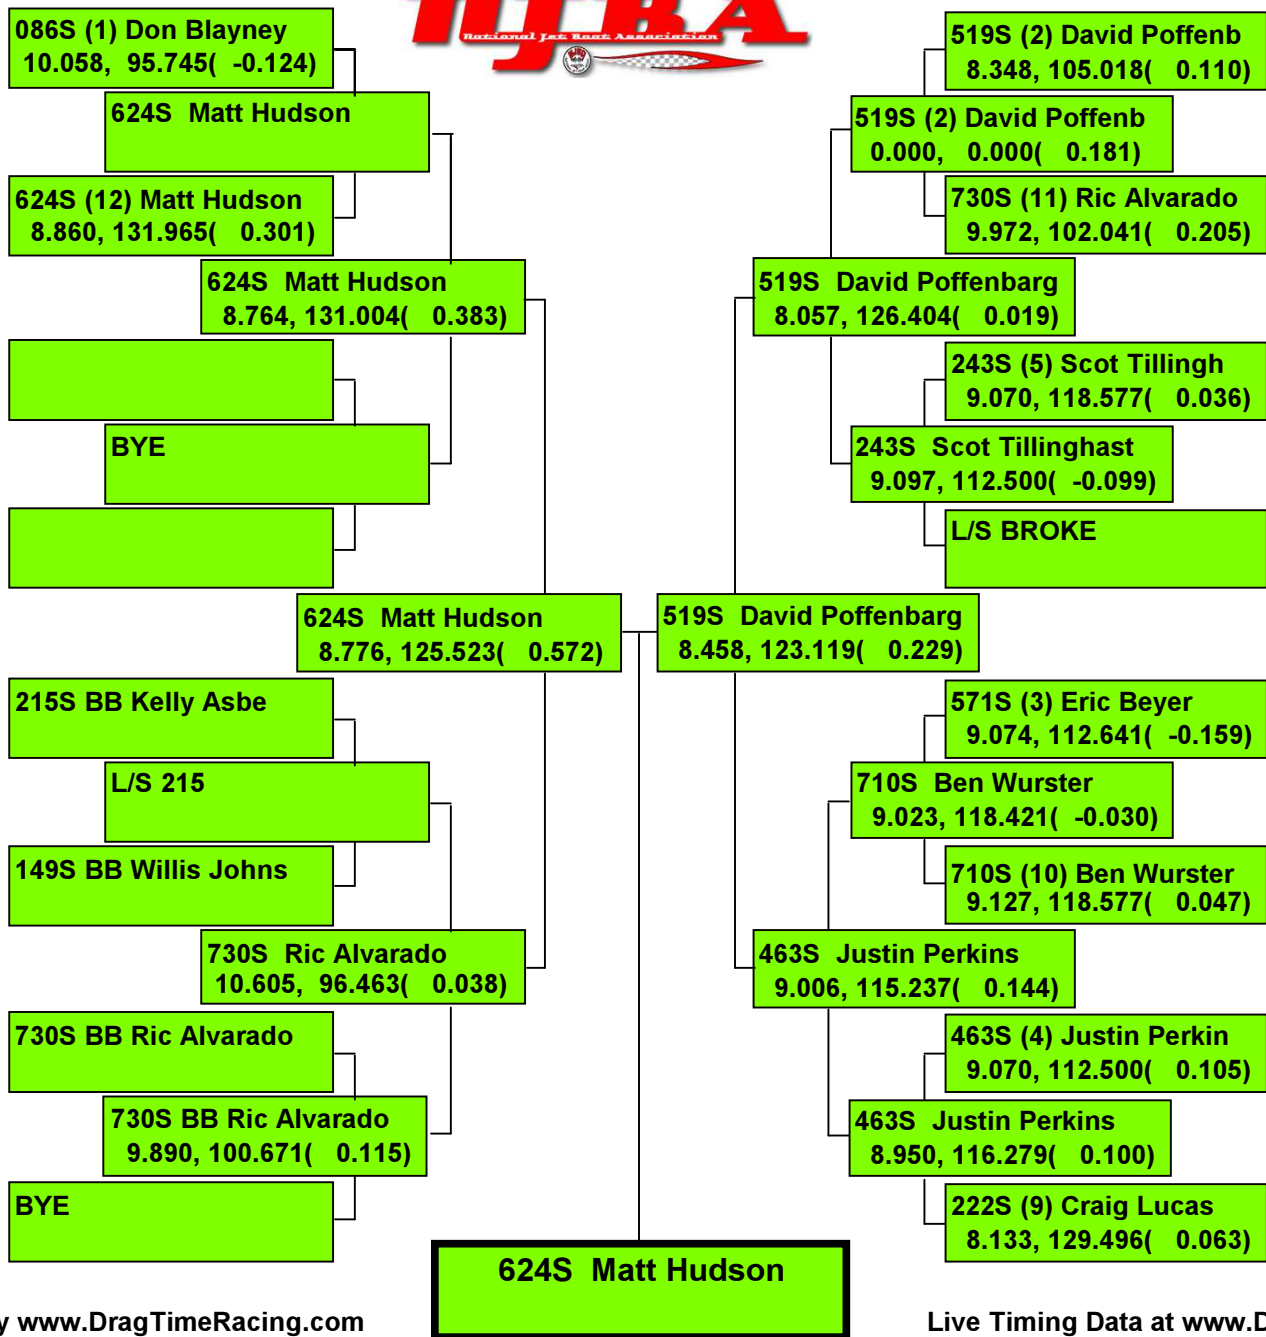

Live Timing Data at www.DragBoatRacing.com

2016 MANUFACTURERS CUP

Precision Timing by www.DragTimeRacing.com

Live Timing Data at www.DragBoatRacing.com

2016 MANUFACTORS CUP

Precision Timing by www.DragTimeRacing.com