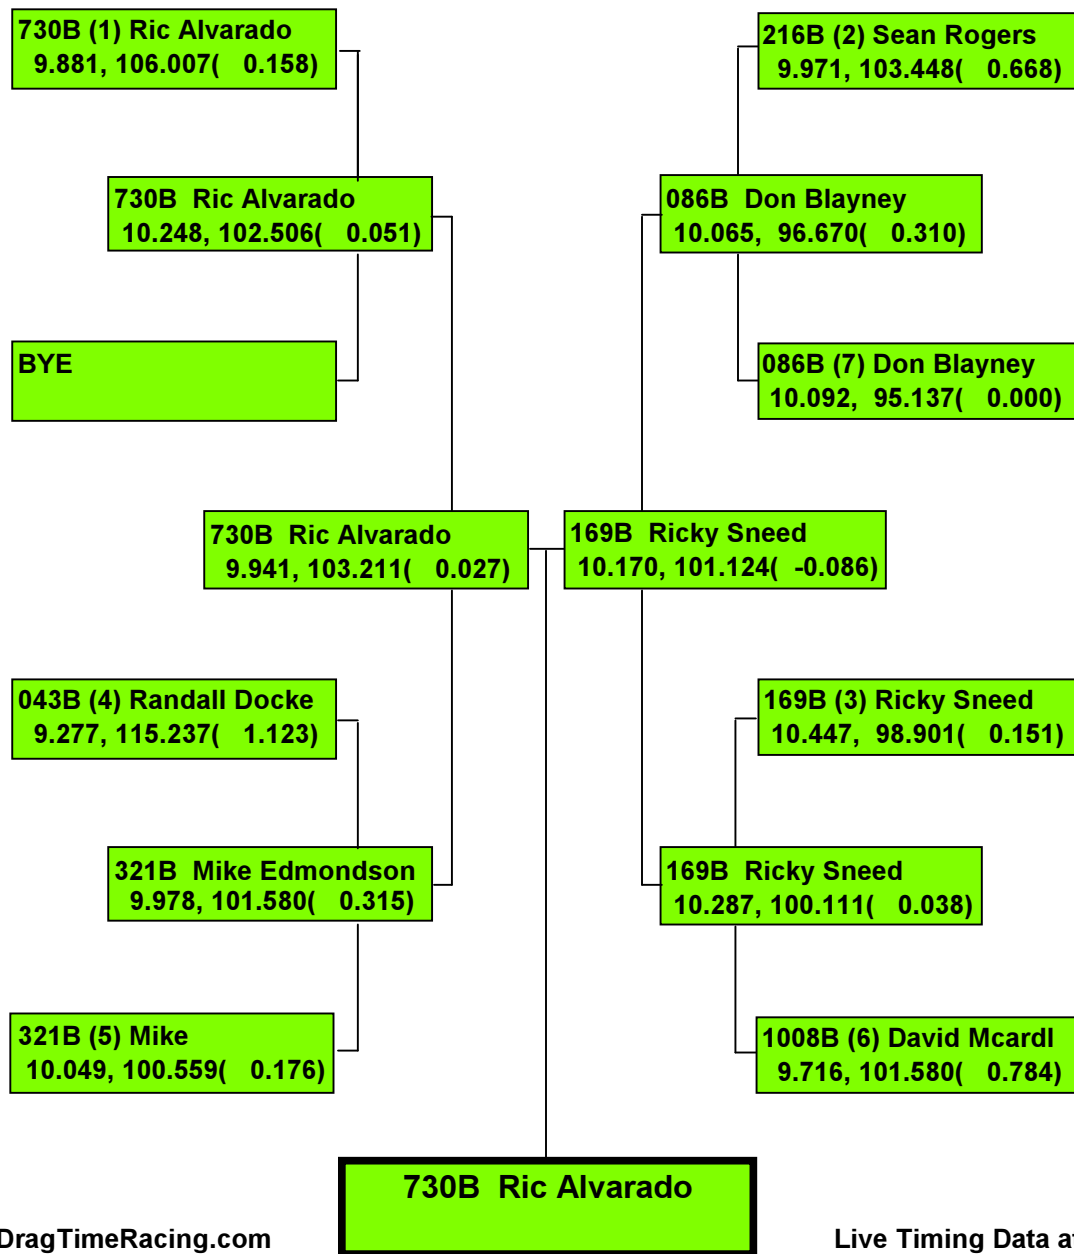

2016 MANUFACTURERS CUP

Precision Timing by www.DragTimeRacing.com

Live Timing Data at www.DragBoatRacing.com

2016 MANUFACTURERS CUP

Live Timing Data at www.DragBoatRacing.com

2016 MANUFACTURERS CUP

Precision Timing by www.DragTimeRacing.com