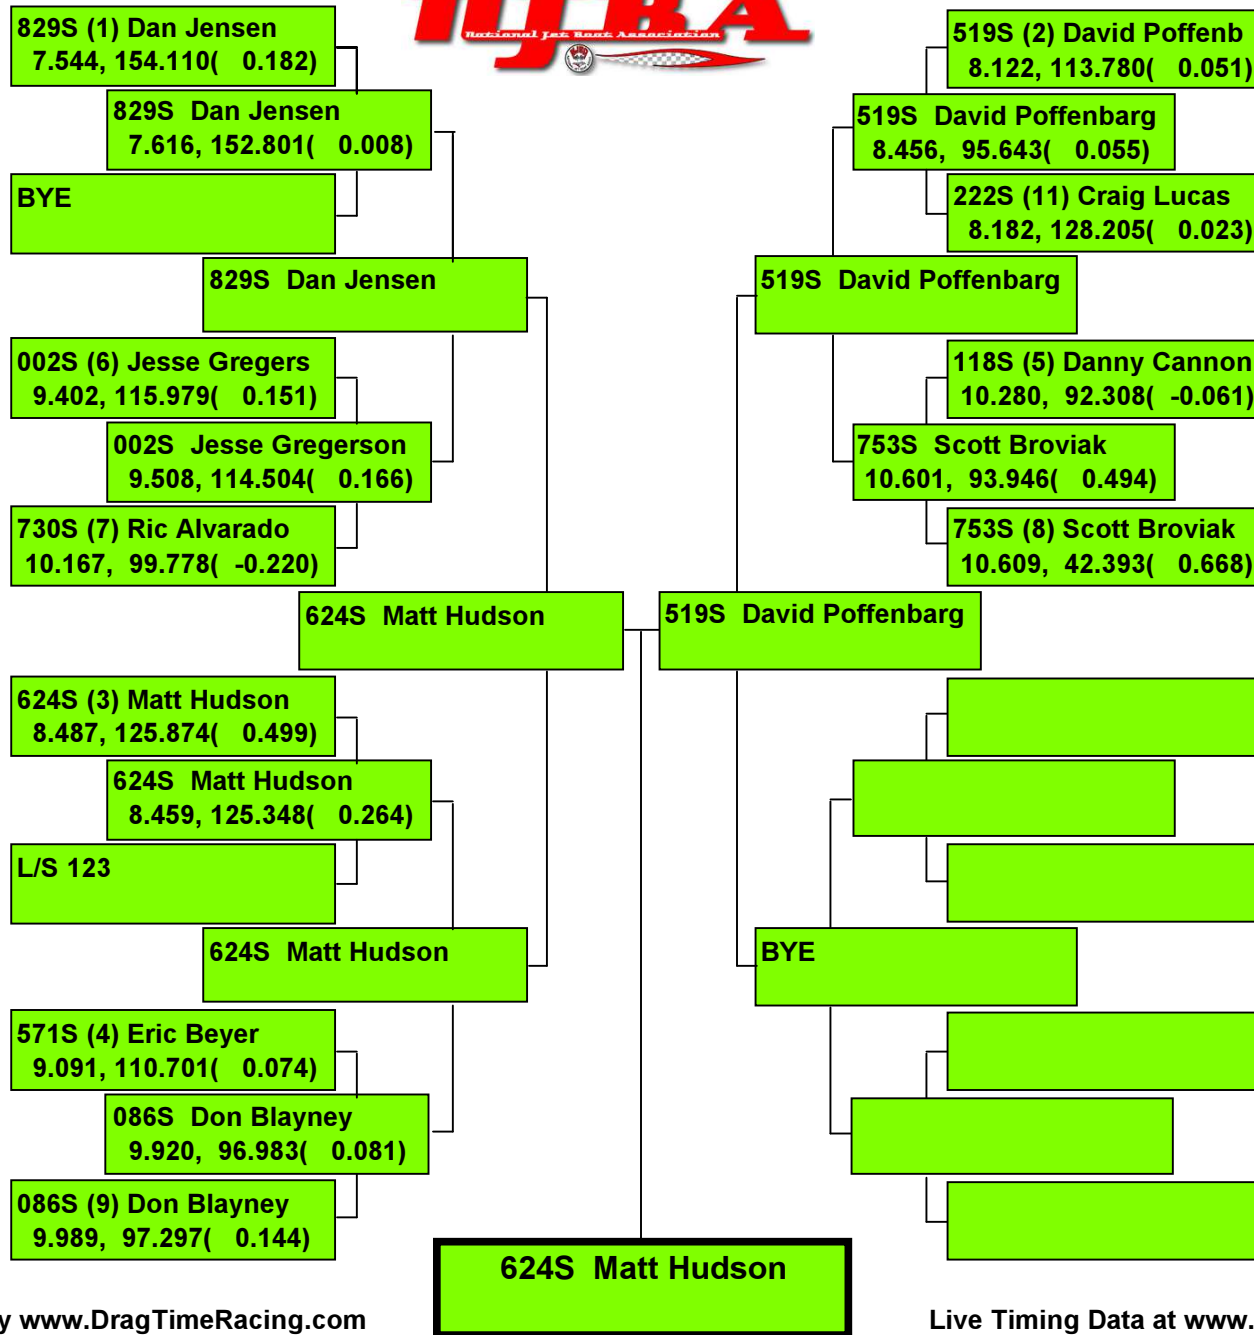

2016 MIKE FRY FALL CLASSIC

Precision Timing by www.DragTimeRacing.com

Live Timing Data at www.DragBoatRacing.com