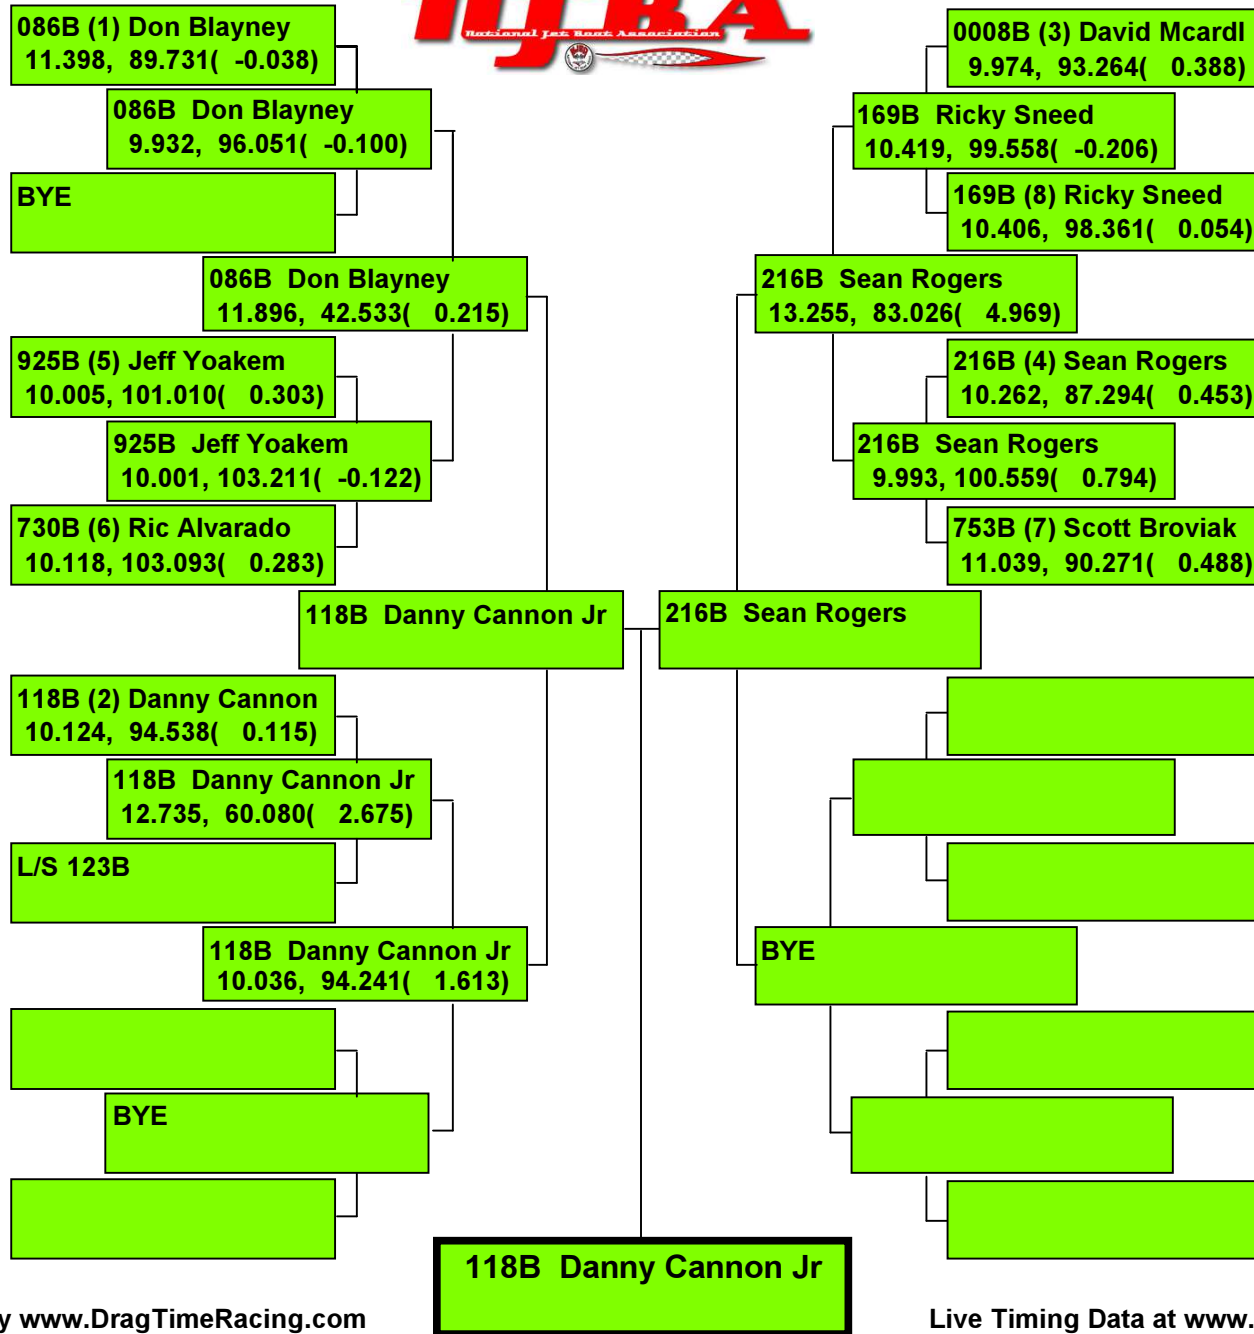

2016 MIKE FRY FALL CLASSIC

Precision Timing by www.DragTimeRacing.com

Live Timing Data at www.DragBoatRacing.com