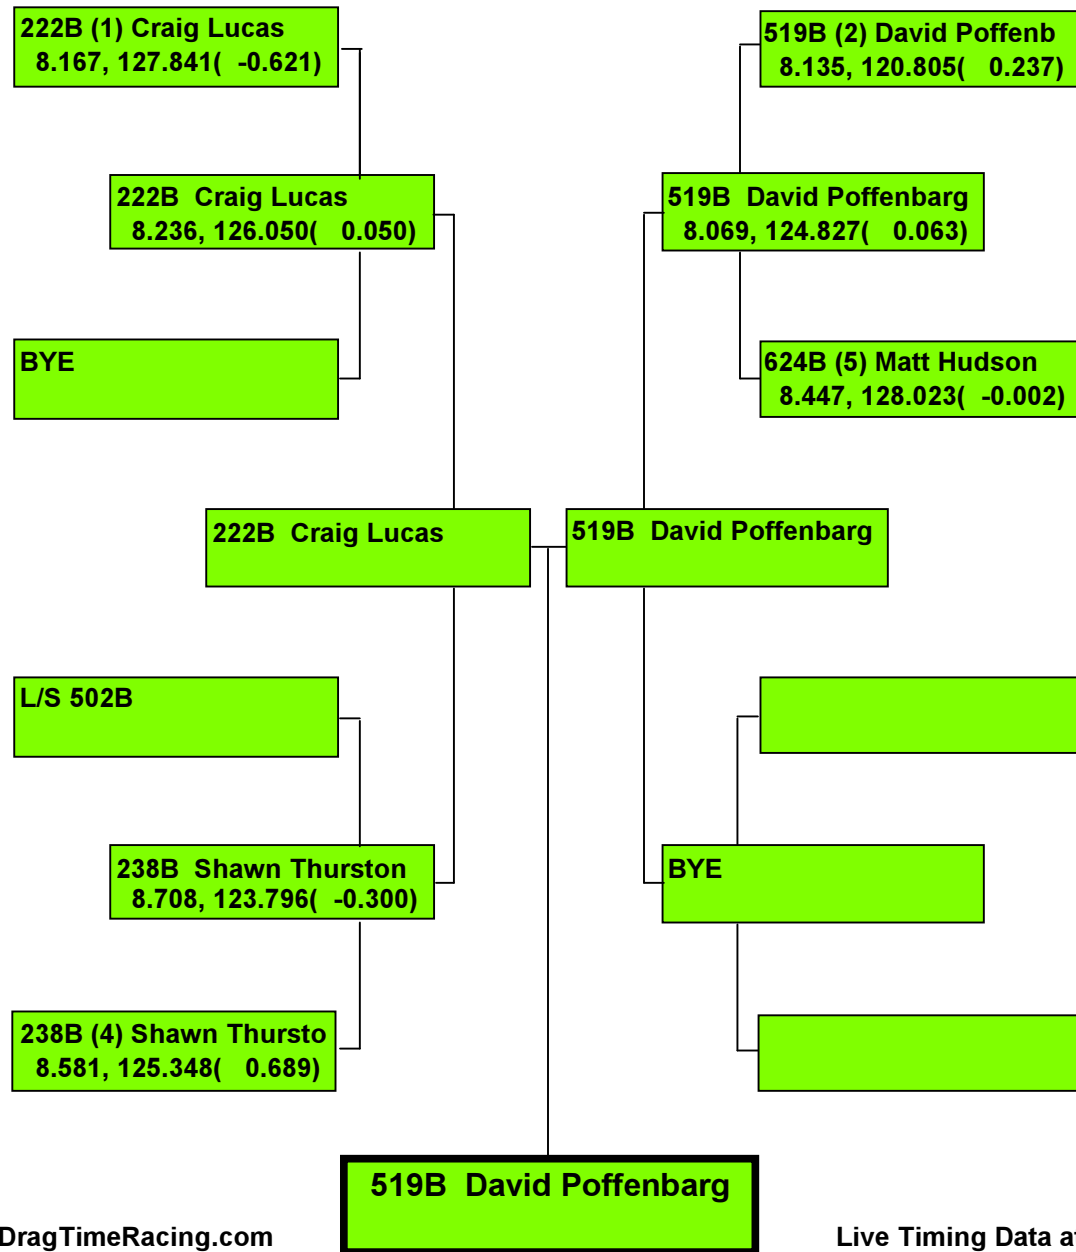

2016 MIKE FRY FALL CLASSIC

238B (1) Shawn Thursto
8.410, 126.050(0.157)

BYE

238B Shawn Thurston

2016 MIKE FRY FALL CLASSIC

Precision Timing by www.DragTimeRacing.com

Live Timing Data at www.DragBoatRacing.com