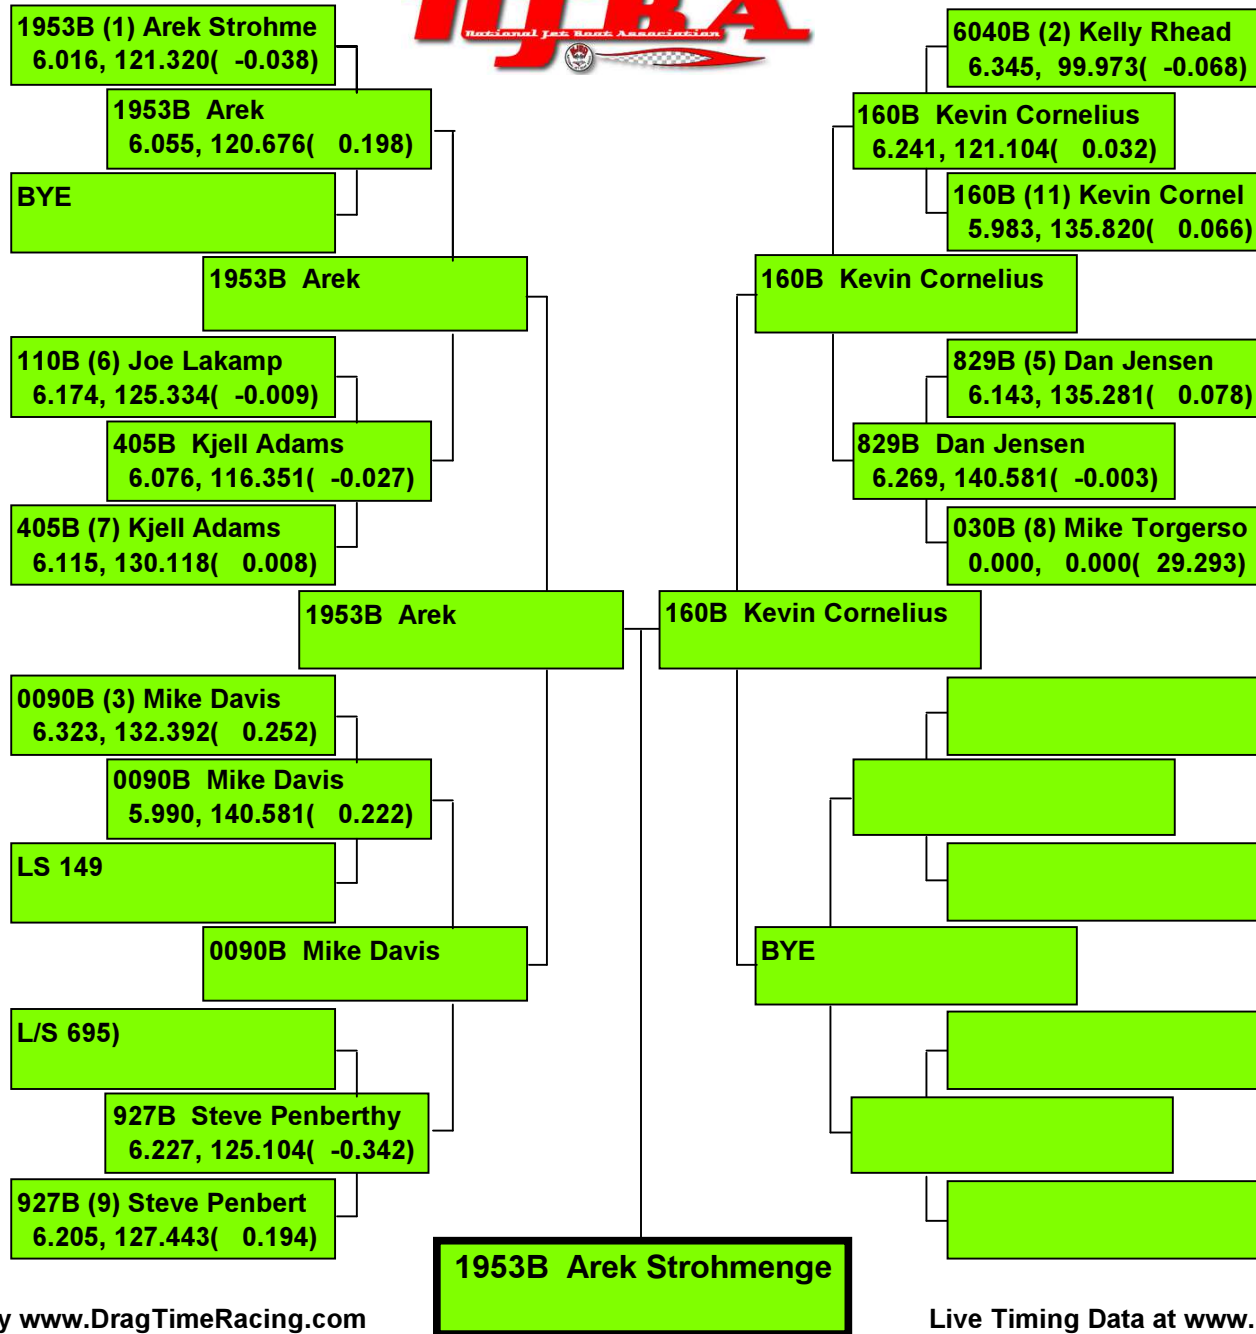

2016 MIKE FRY FALL CLASSIC

Precision Timing by www.DragTimeRacing.com

Live Timing Data at www.DragBoatRacing.com