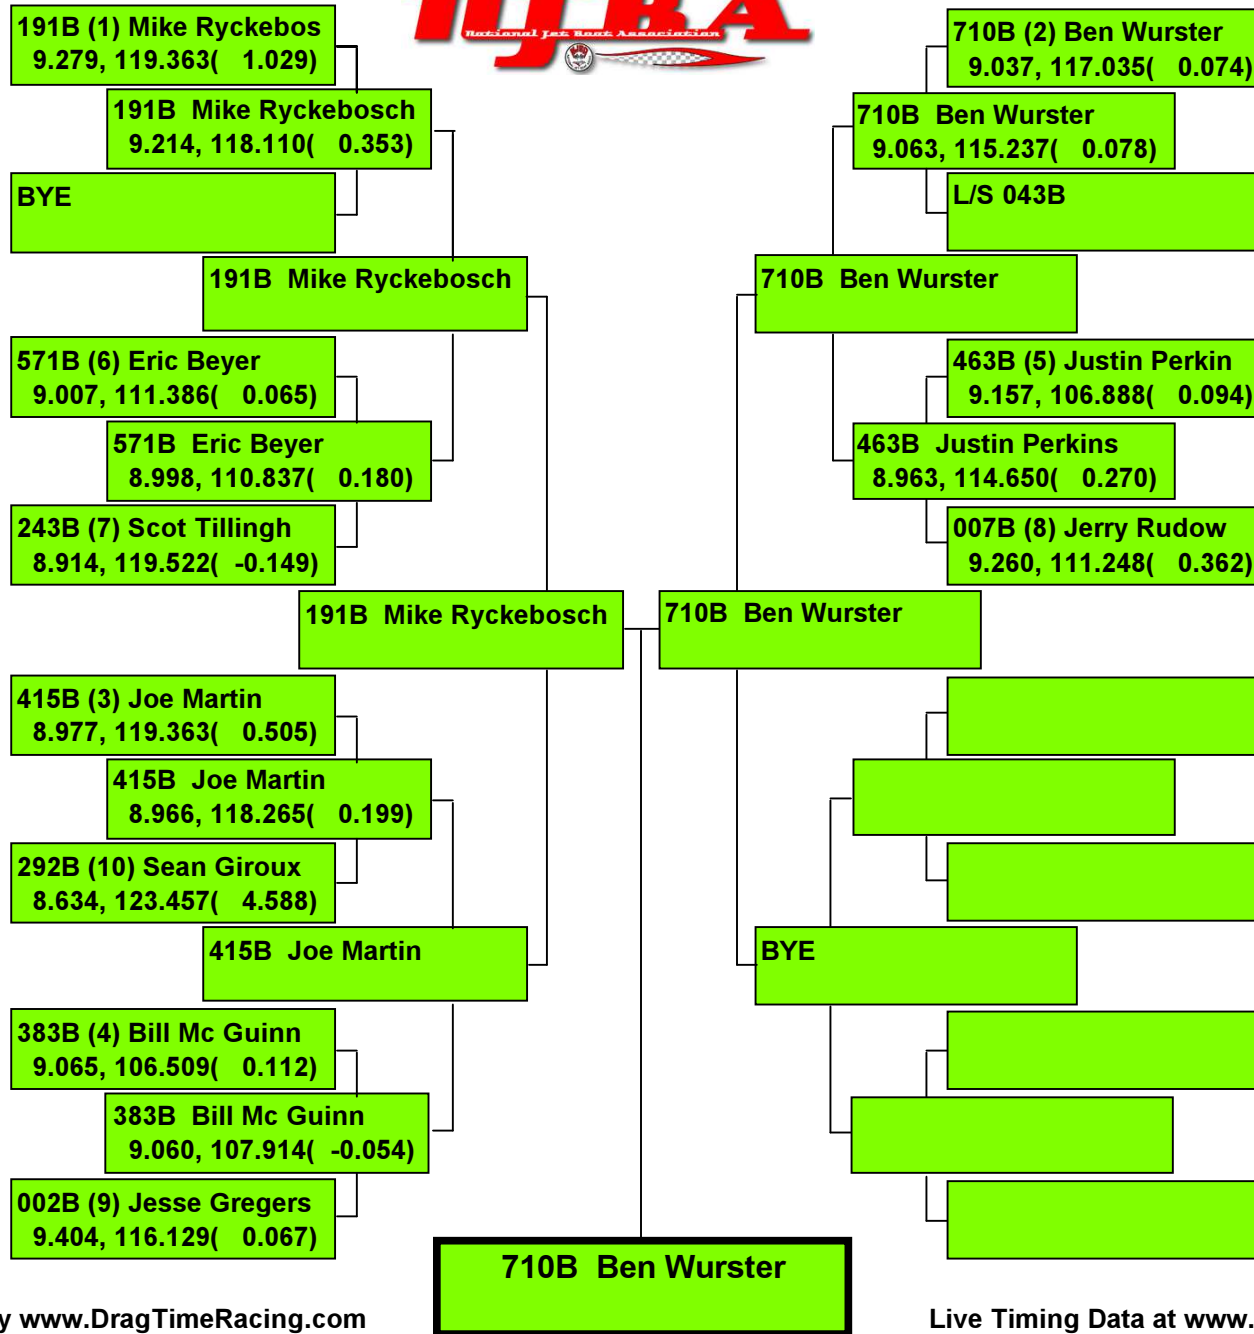

2016 MIKE FRY FALL CLASSIC

Precision Timing by www.DragTimeRacing.com

Live Timing Data at www.DragBoatRacing.com