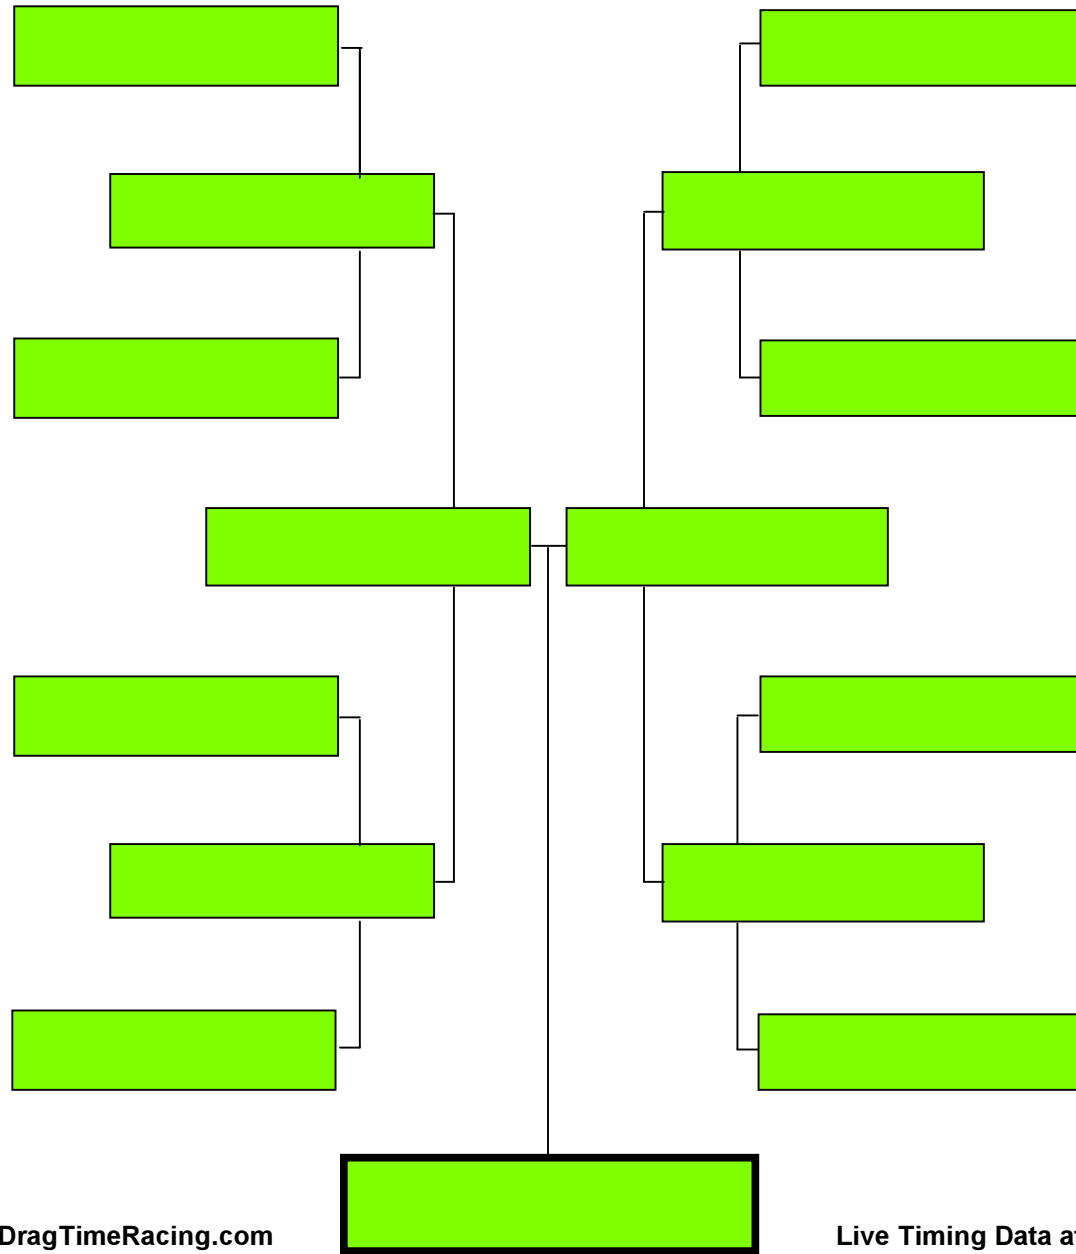

BYE

030 Mike Torgerson

2016 MIKE FRY FALL CLASSIC

Precision Timing by www.DragTimeRacing.com

Live Timing Data at www.DragBoatRacing.com

2016 MIKE FRY FALL CLASSIC

Precision Timing by www.DragTimeRacing.com

Live Timing Data at www.DragBoatRacing.com