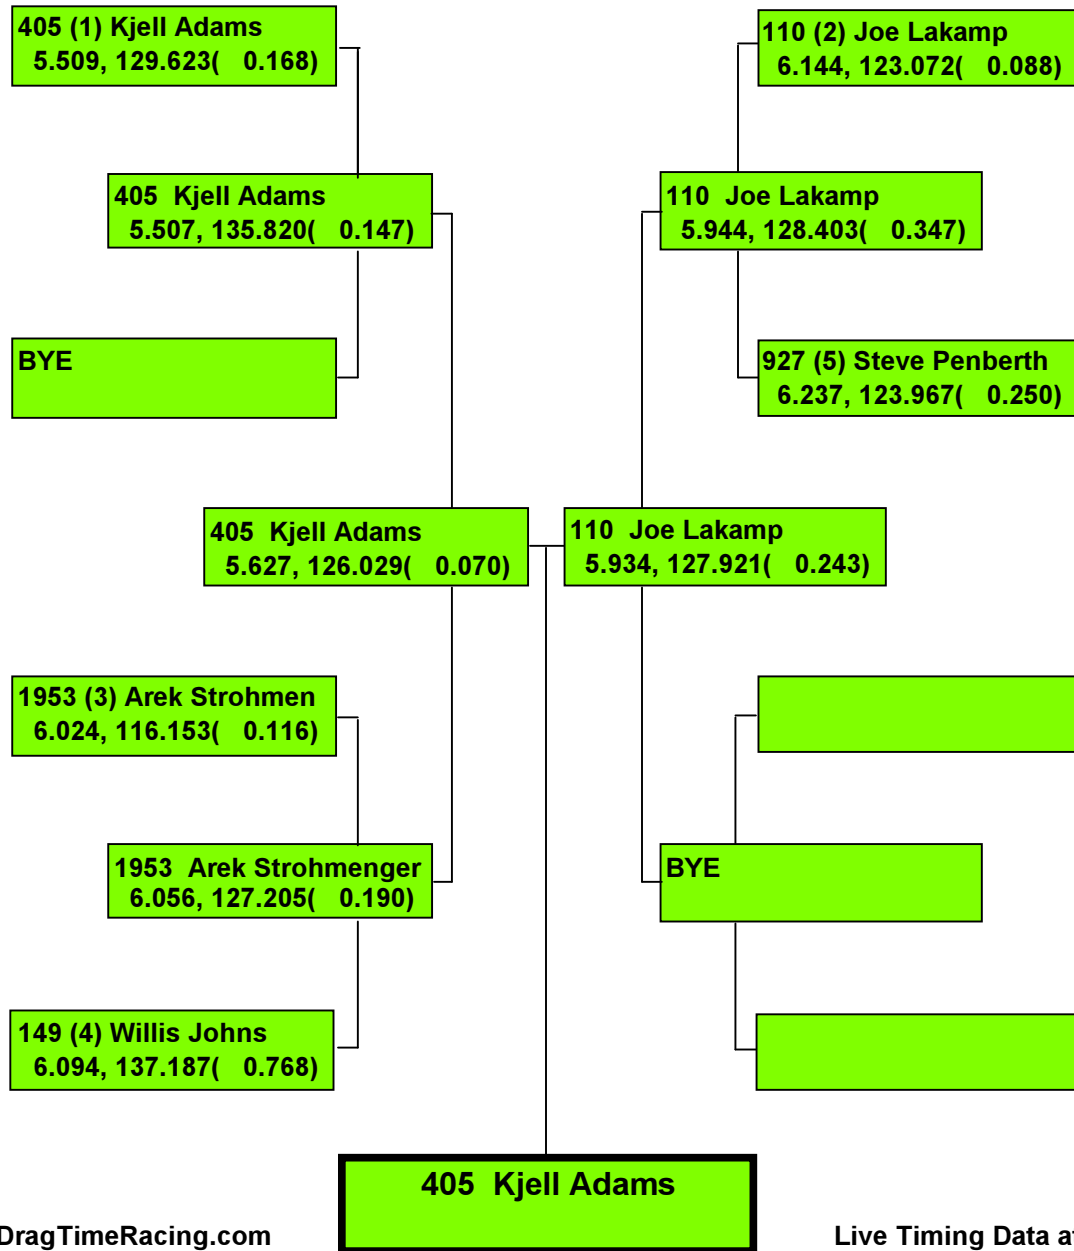

2016 MIKE FRY FALL CLASSIC

Precision Timing by www.DragTimeRacing.com

Live Timing Data at www.DragBoatRacing.com