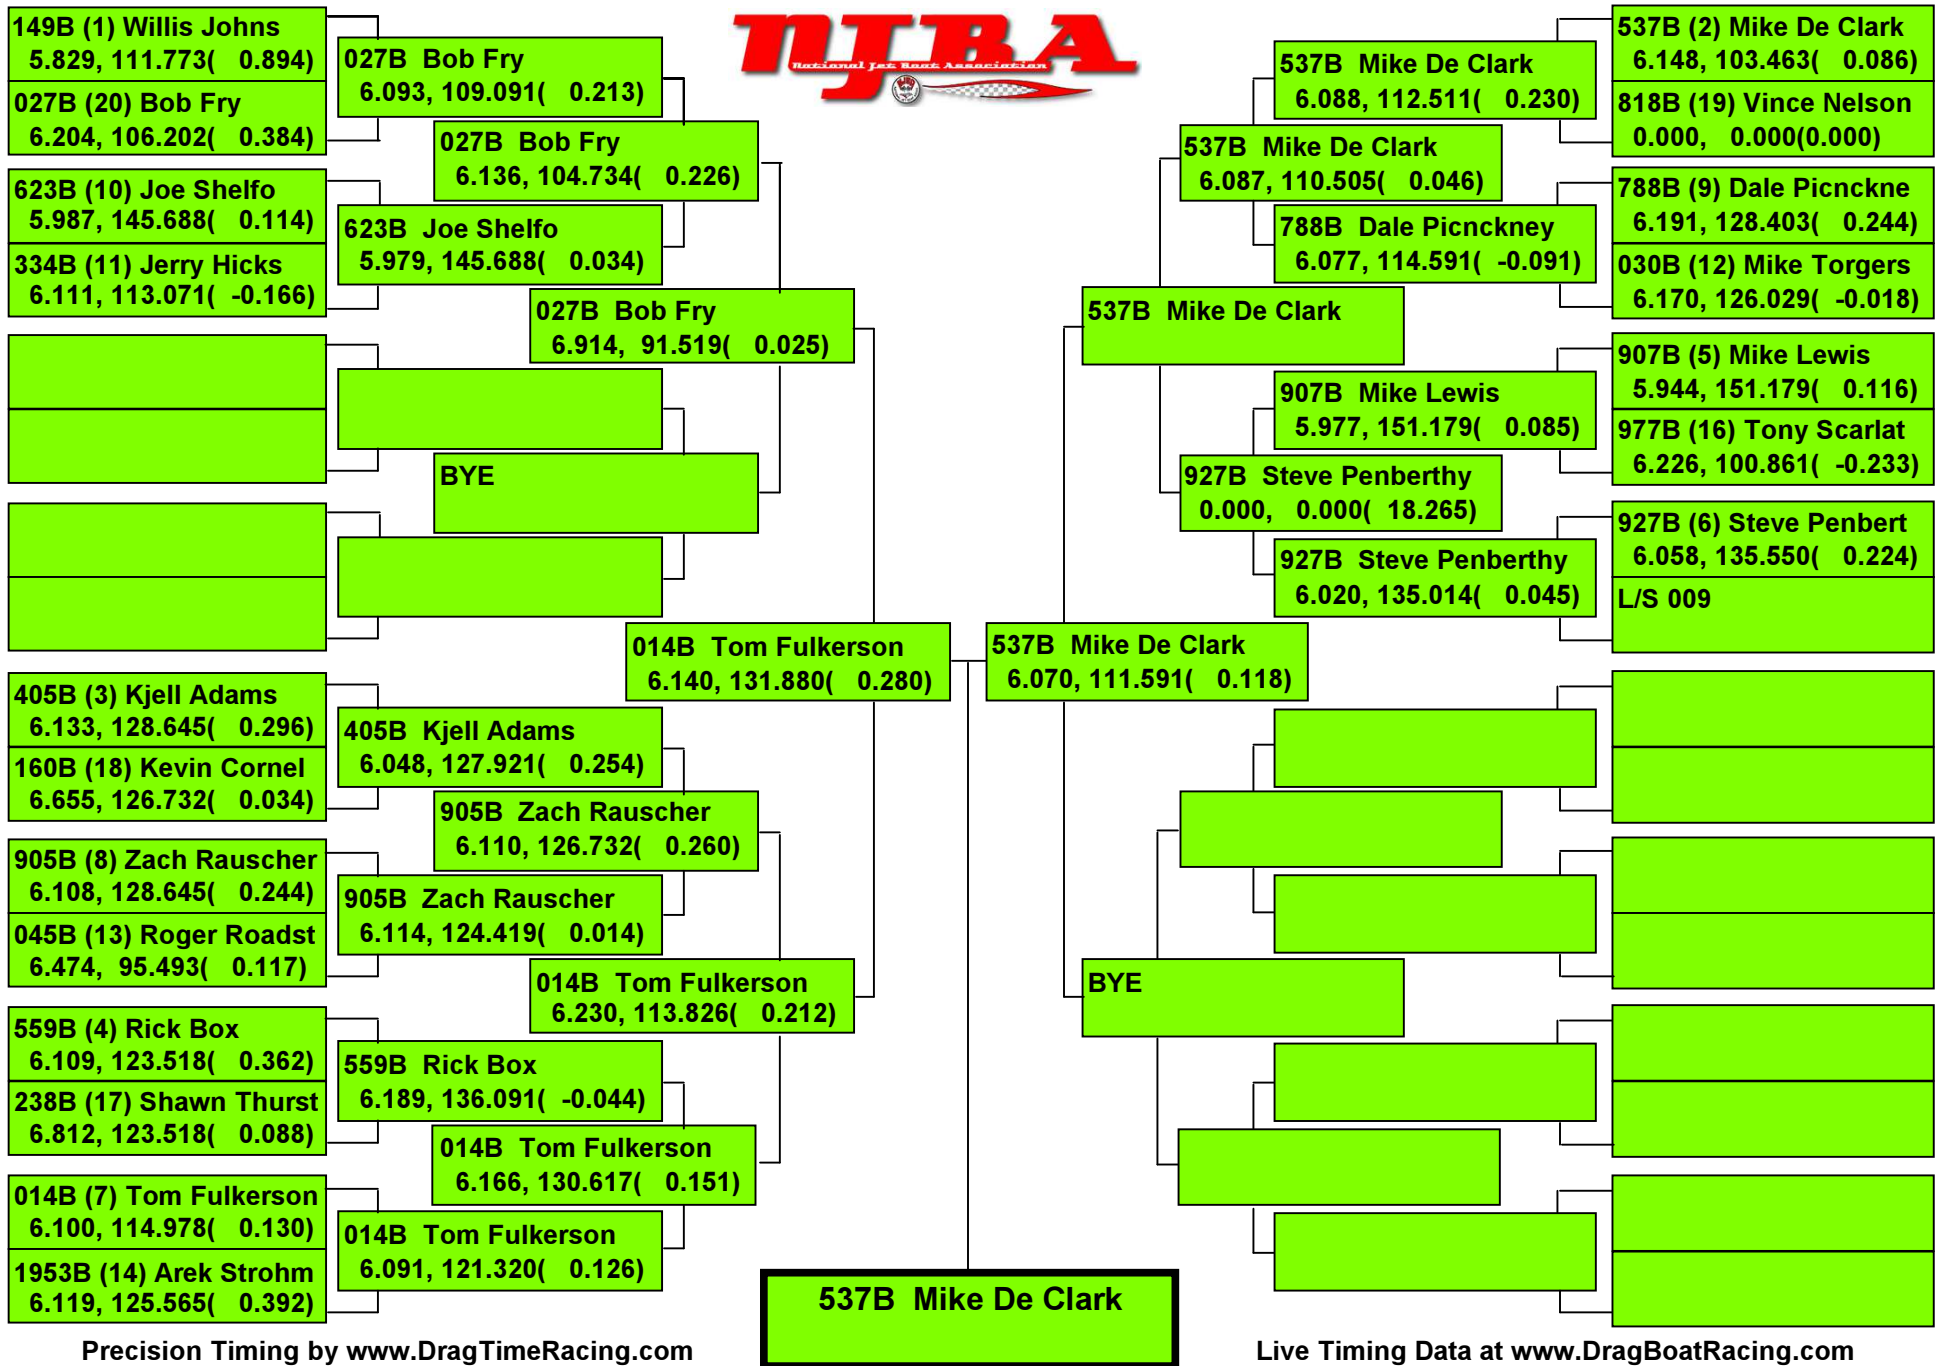

NJBA MANUFACTURE CUP , 2014

Precision Timing by www.DragTimeRacing.com

Live Timing Data at www.DragBoatRacing.com