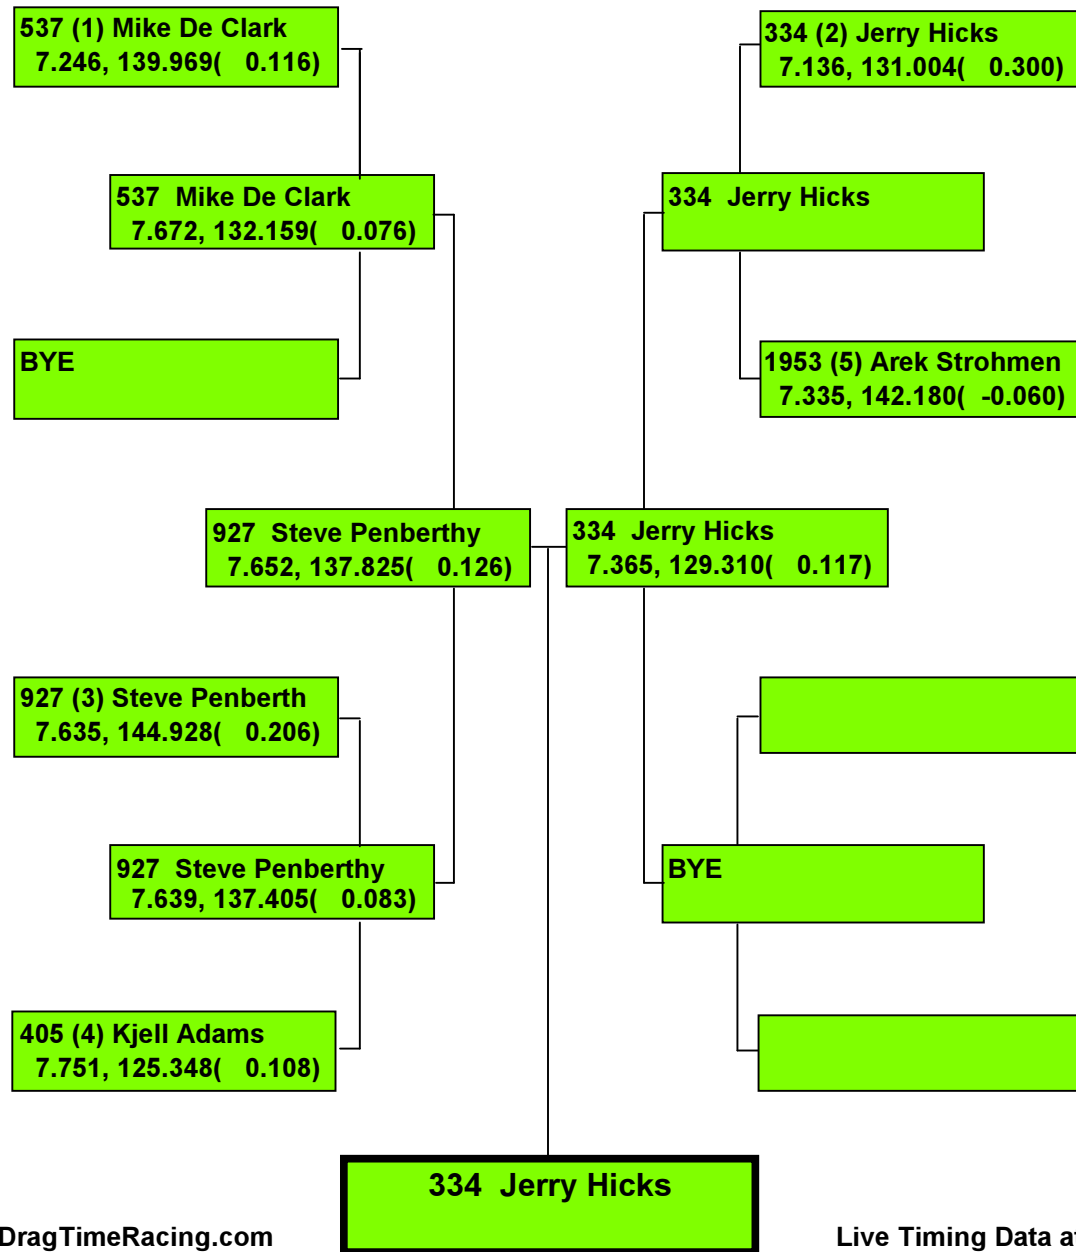

NJBA MANUFACTURE CUP , 2014

Precision Timing by www.DragTimeRacing.com

Live Timing Data at www.DragBoatRacing.com