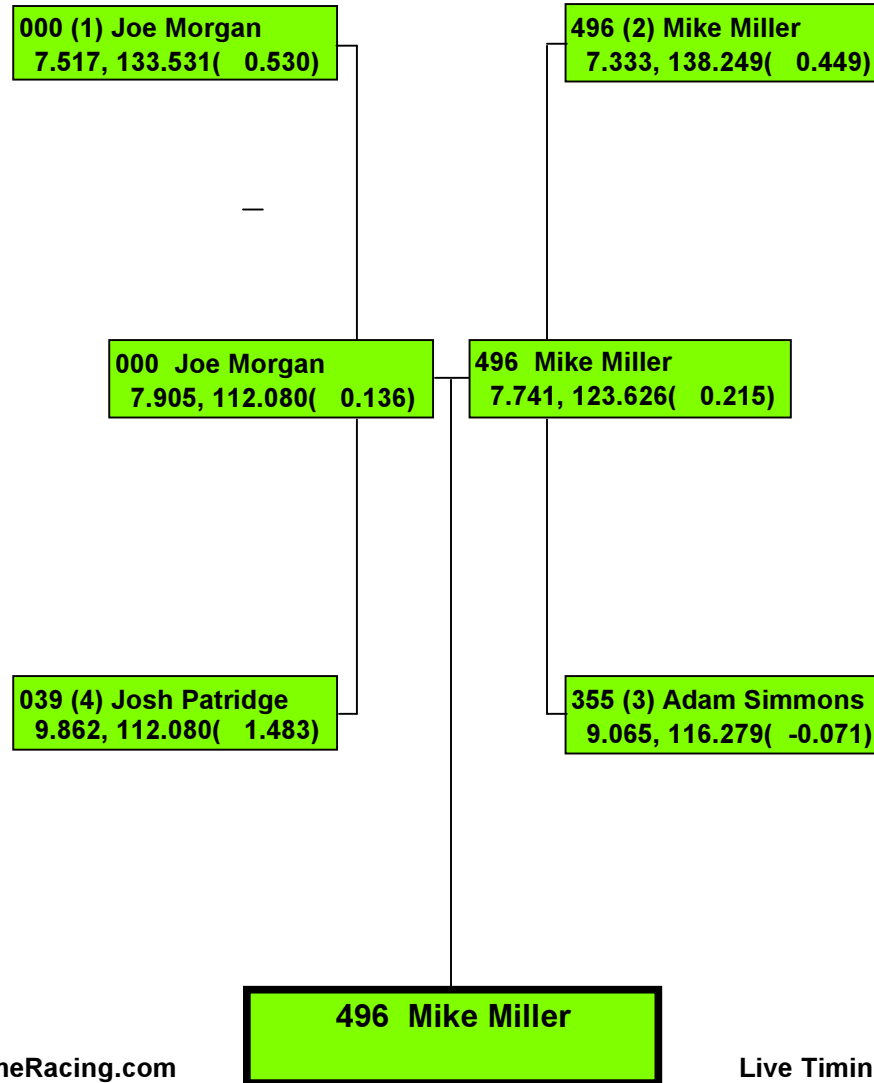

NJBA MANUFACTURE CUP , 2014

Precision Timing by www.DragTimeRacing.com

Live Timing Data at www.DragBoatRacing.com