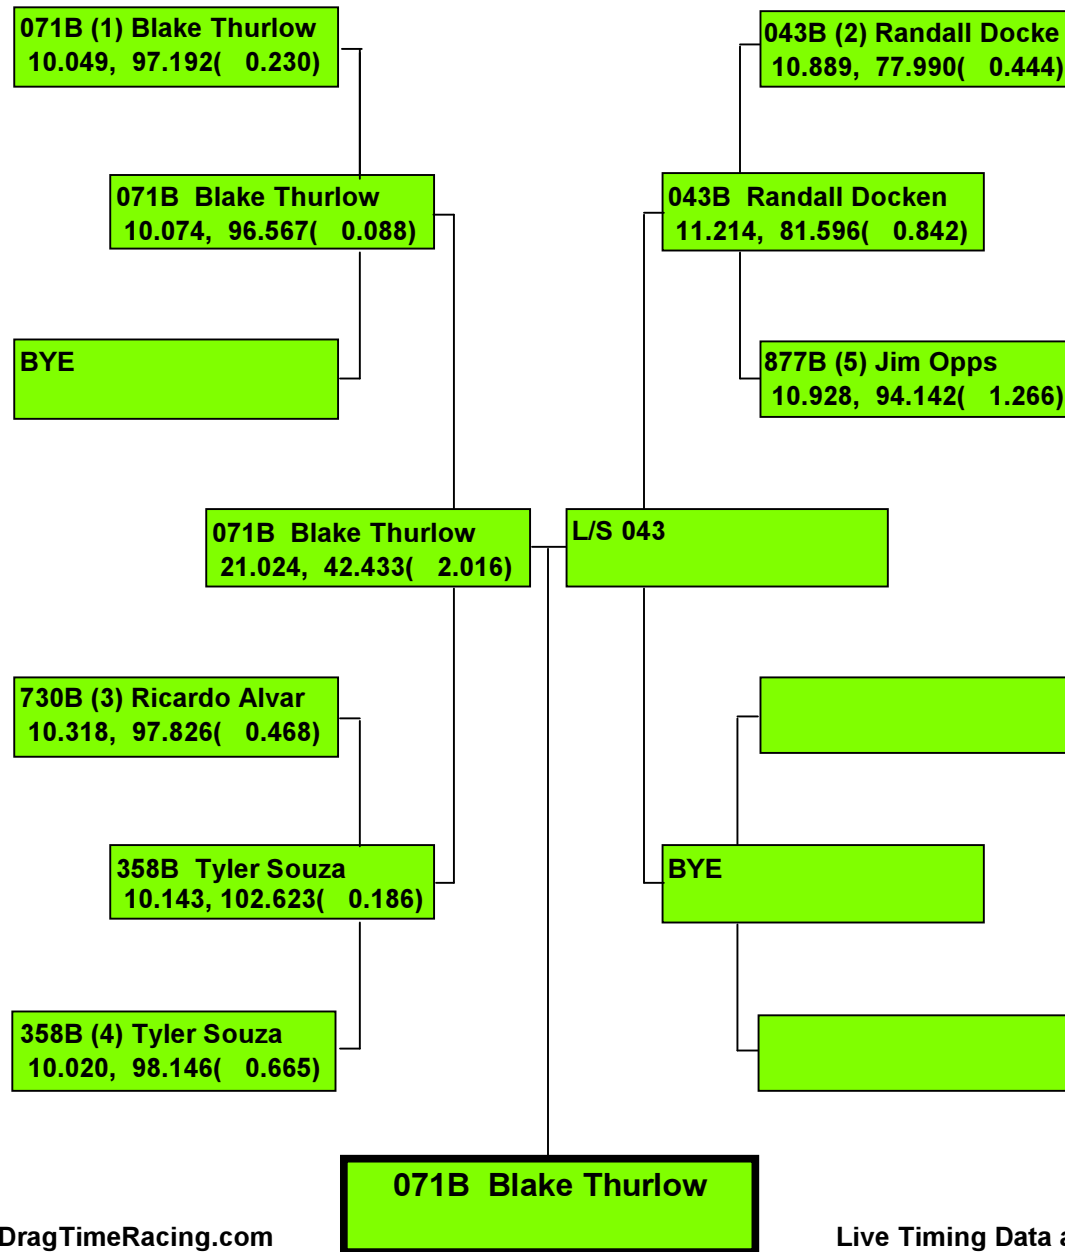

# NJBA MANUFACTURE CUP , 2014

Precision Timing by [www.DragTimeRacing.com](http://www.DragTimeRacing.com)

Live Timing Data at [www.DragBoatRacing.com](http://www.DragBoatRacing.com)