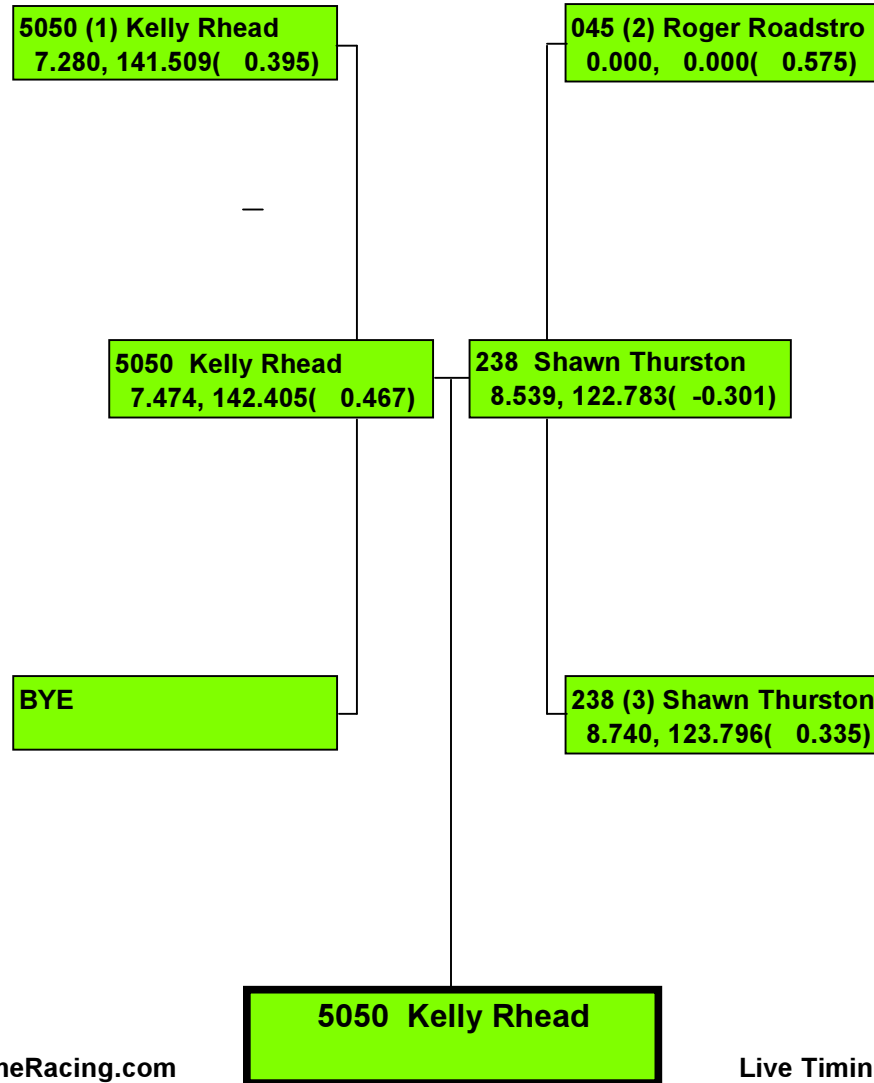

NJBA MANUFACTURE CUP , 2014

Precision Timing by www.DragTimeRacing.com

Live Timing Data at www.DragBoatRacing.com