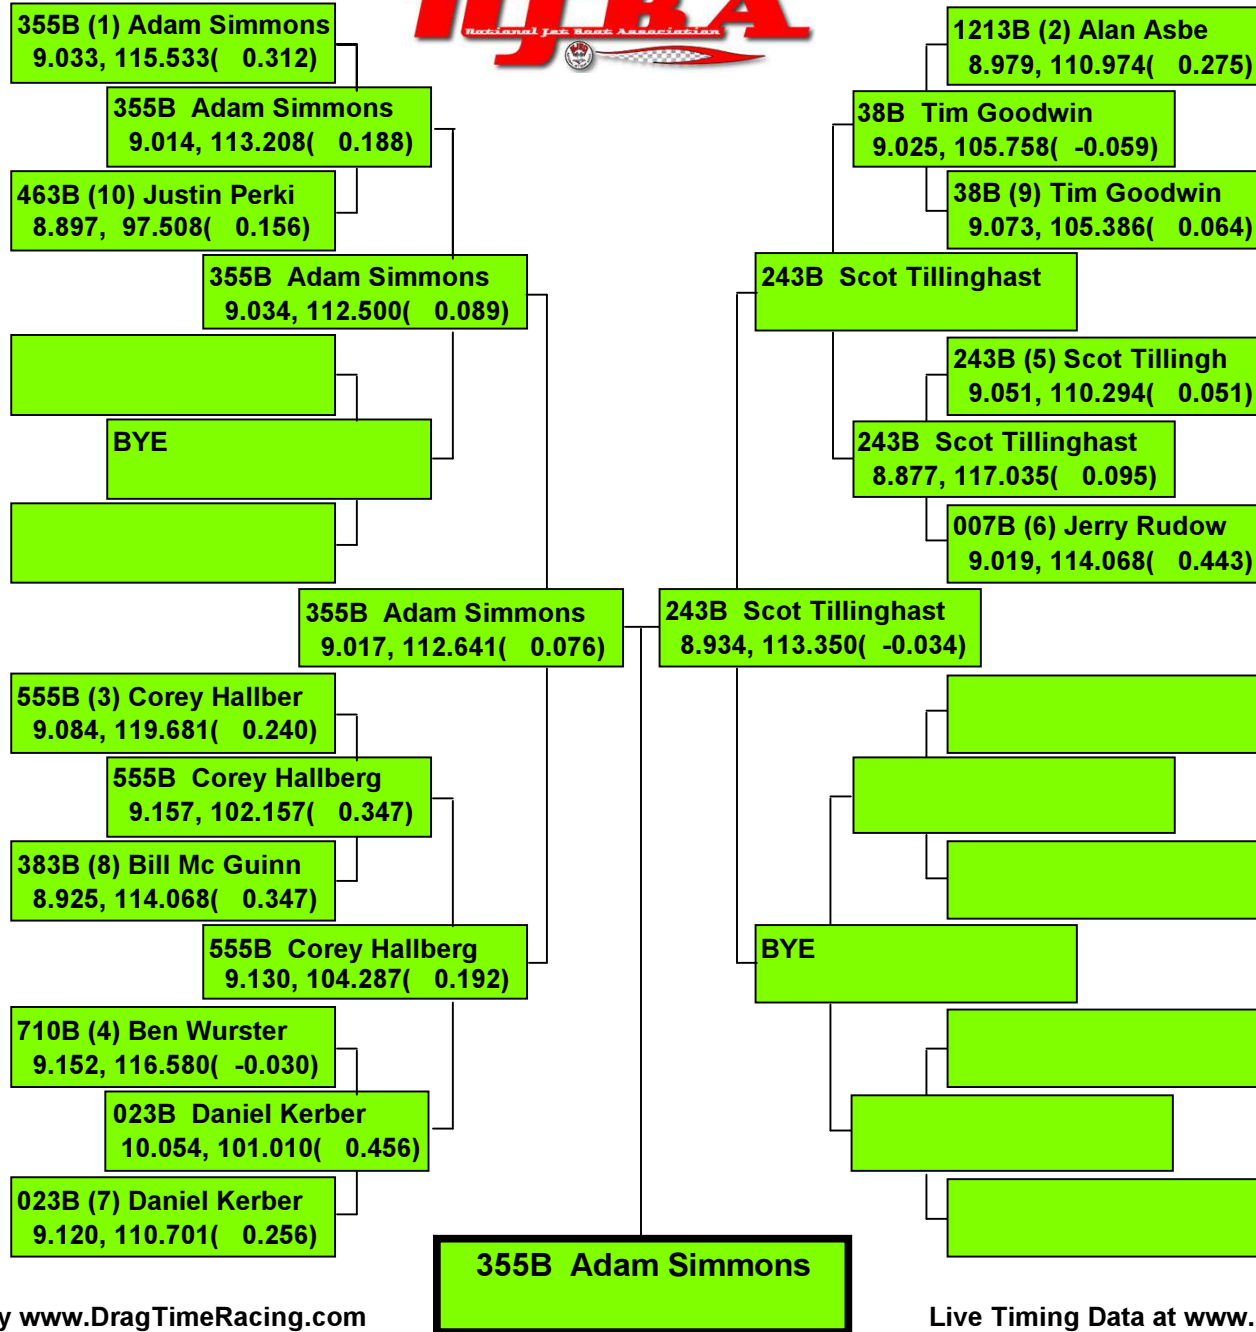

NJBA MANUFACTURE CUP , 2014

Precision Timing by www.DragTimeRacing.com

Live Timing Data at www.DragBoatRacing.com