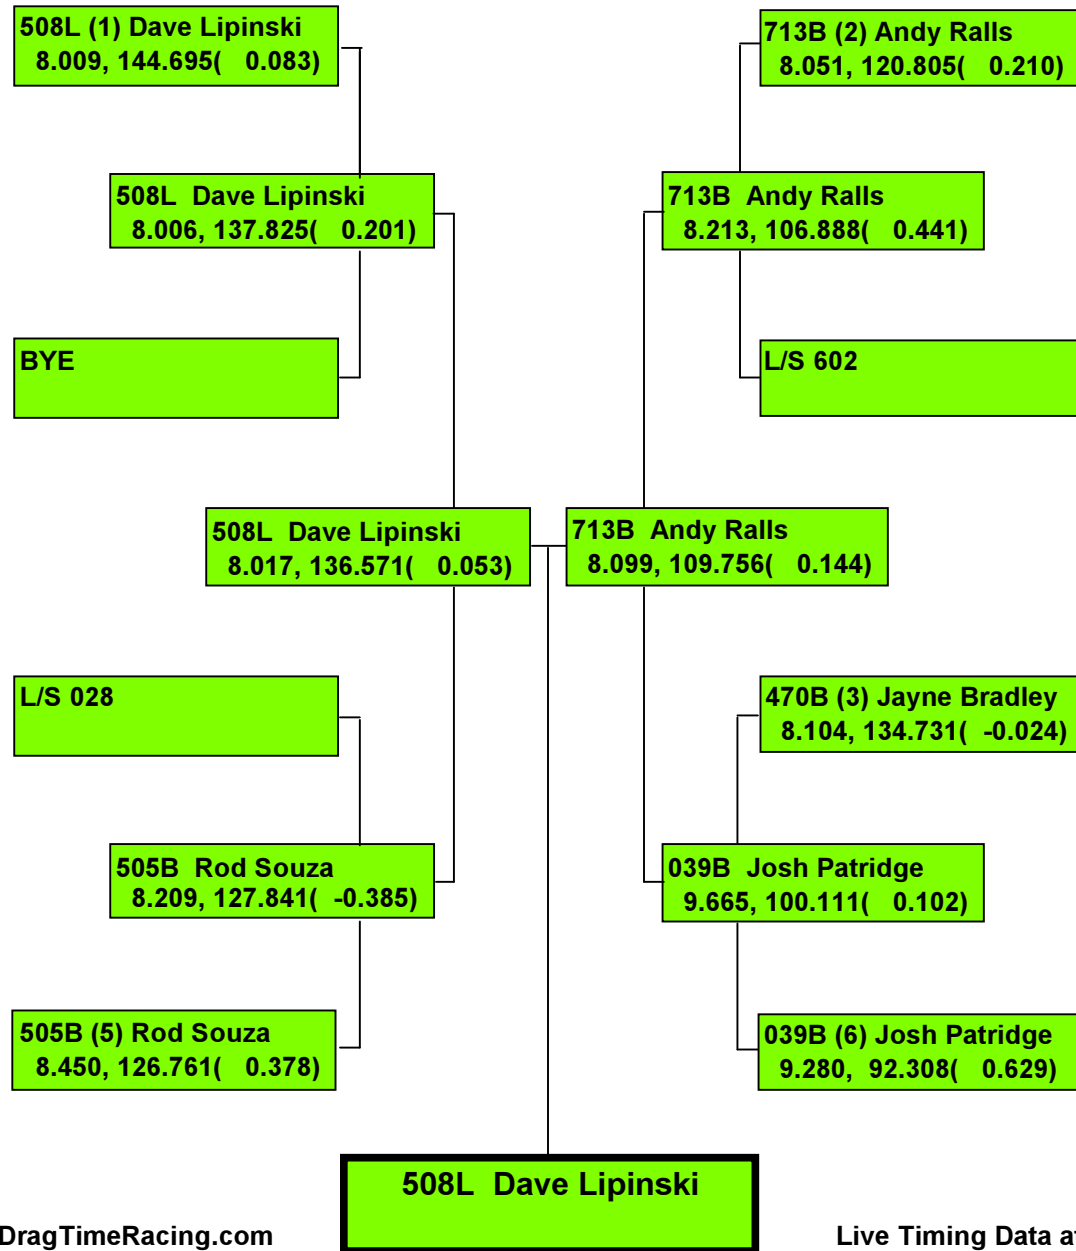

NJBA MANUFACTURE CUP , 2014

Precision Timing by www.DragTimeRacing.com

Live Timing Data at www.DragBoatRacing.com