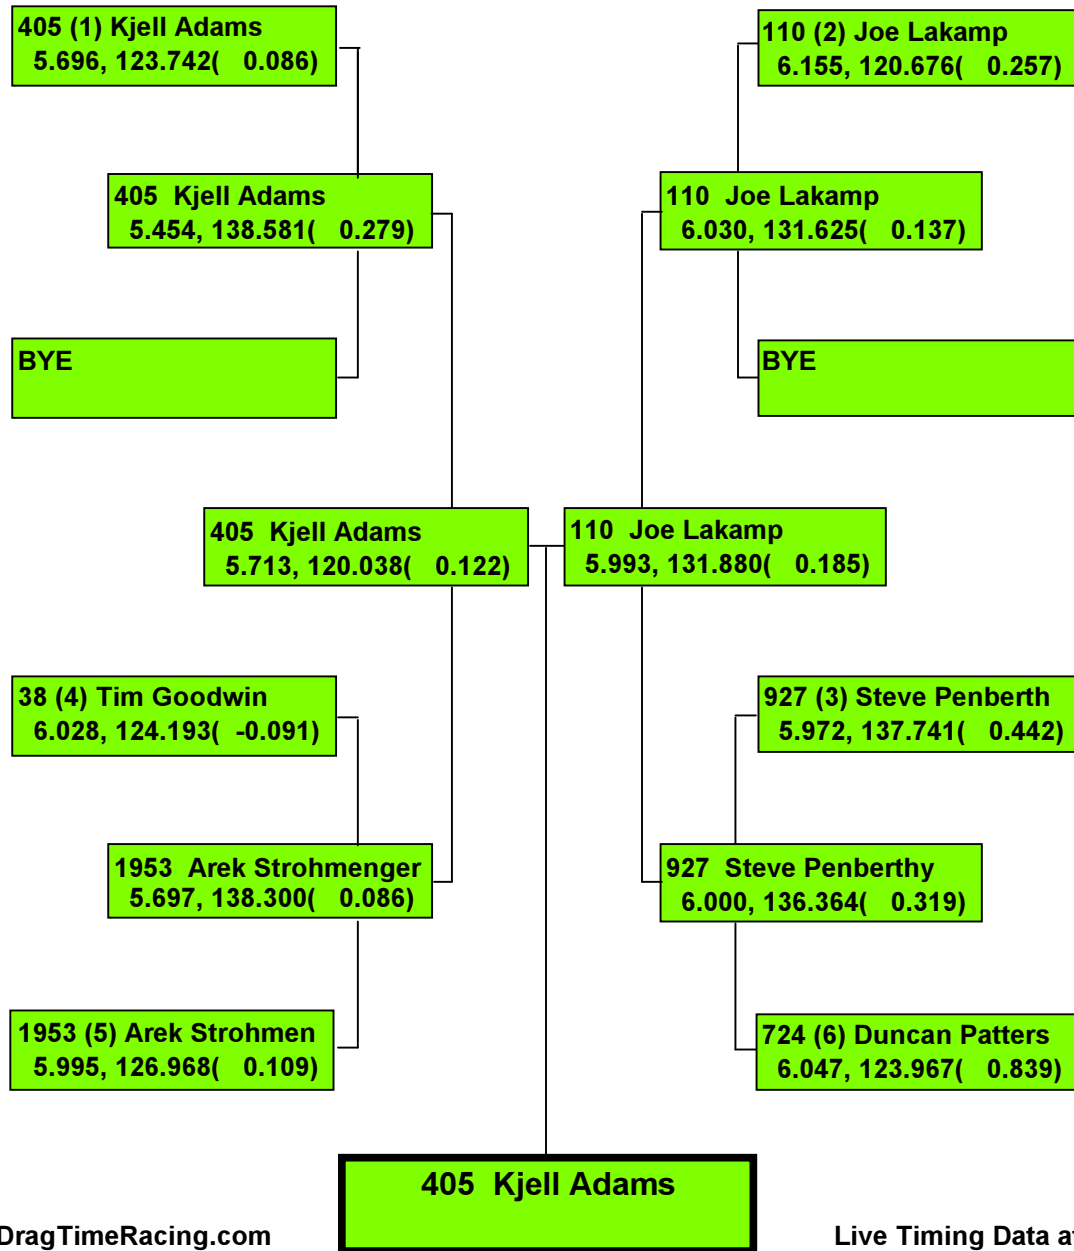

2016 SPRING FLING AT MING

Precision Timing by www.DragTimeRacing.com

Live Timing Data at www.DragBoatRacing.com