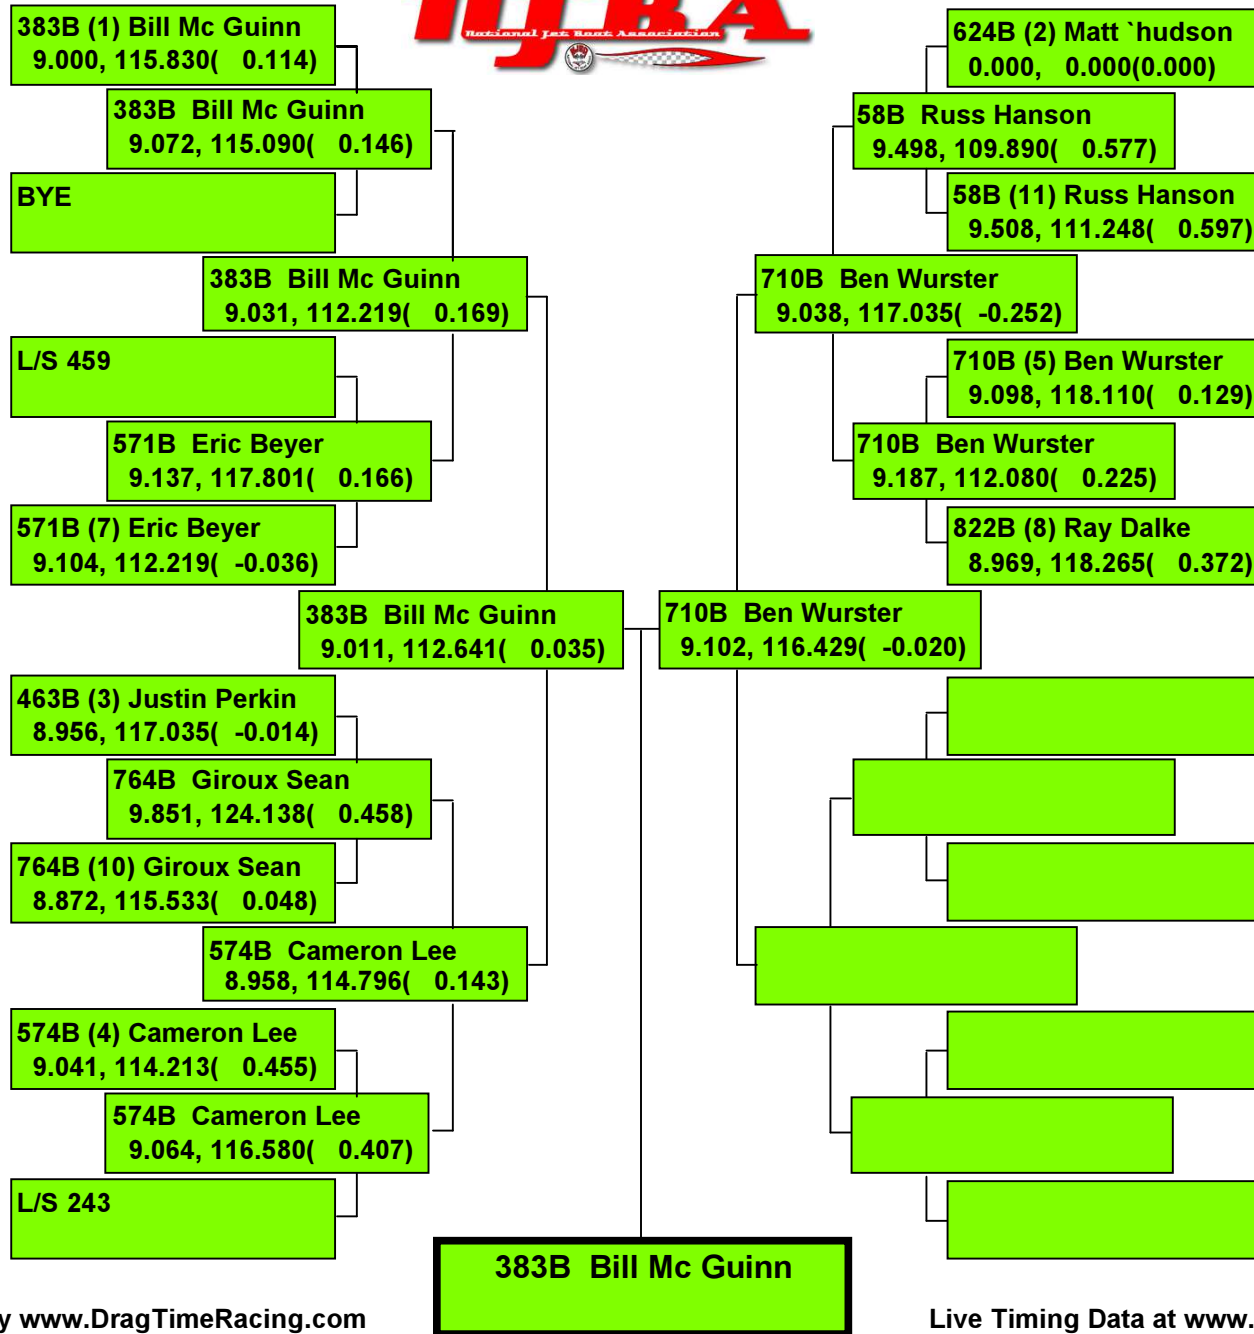

2016 SPRING FLING AT MING

Precision Timing by www.DragTimeRacing.com

Live Timing Data at www.DragBoatRacing.com