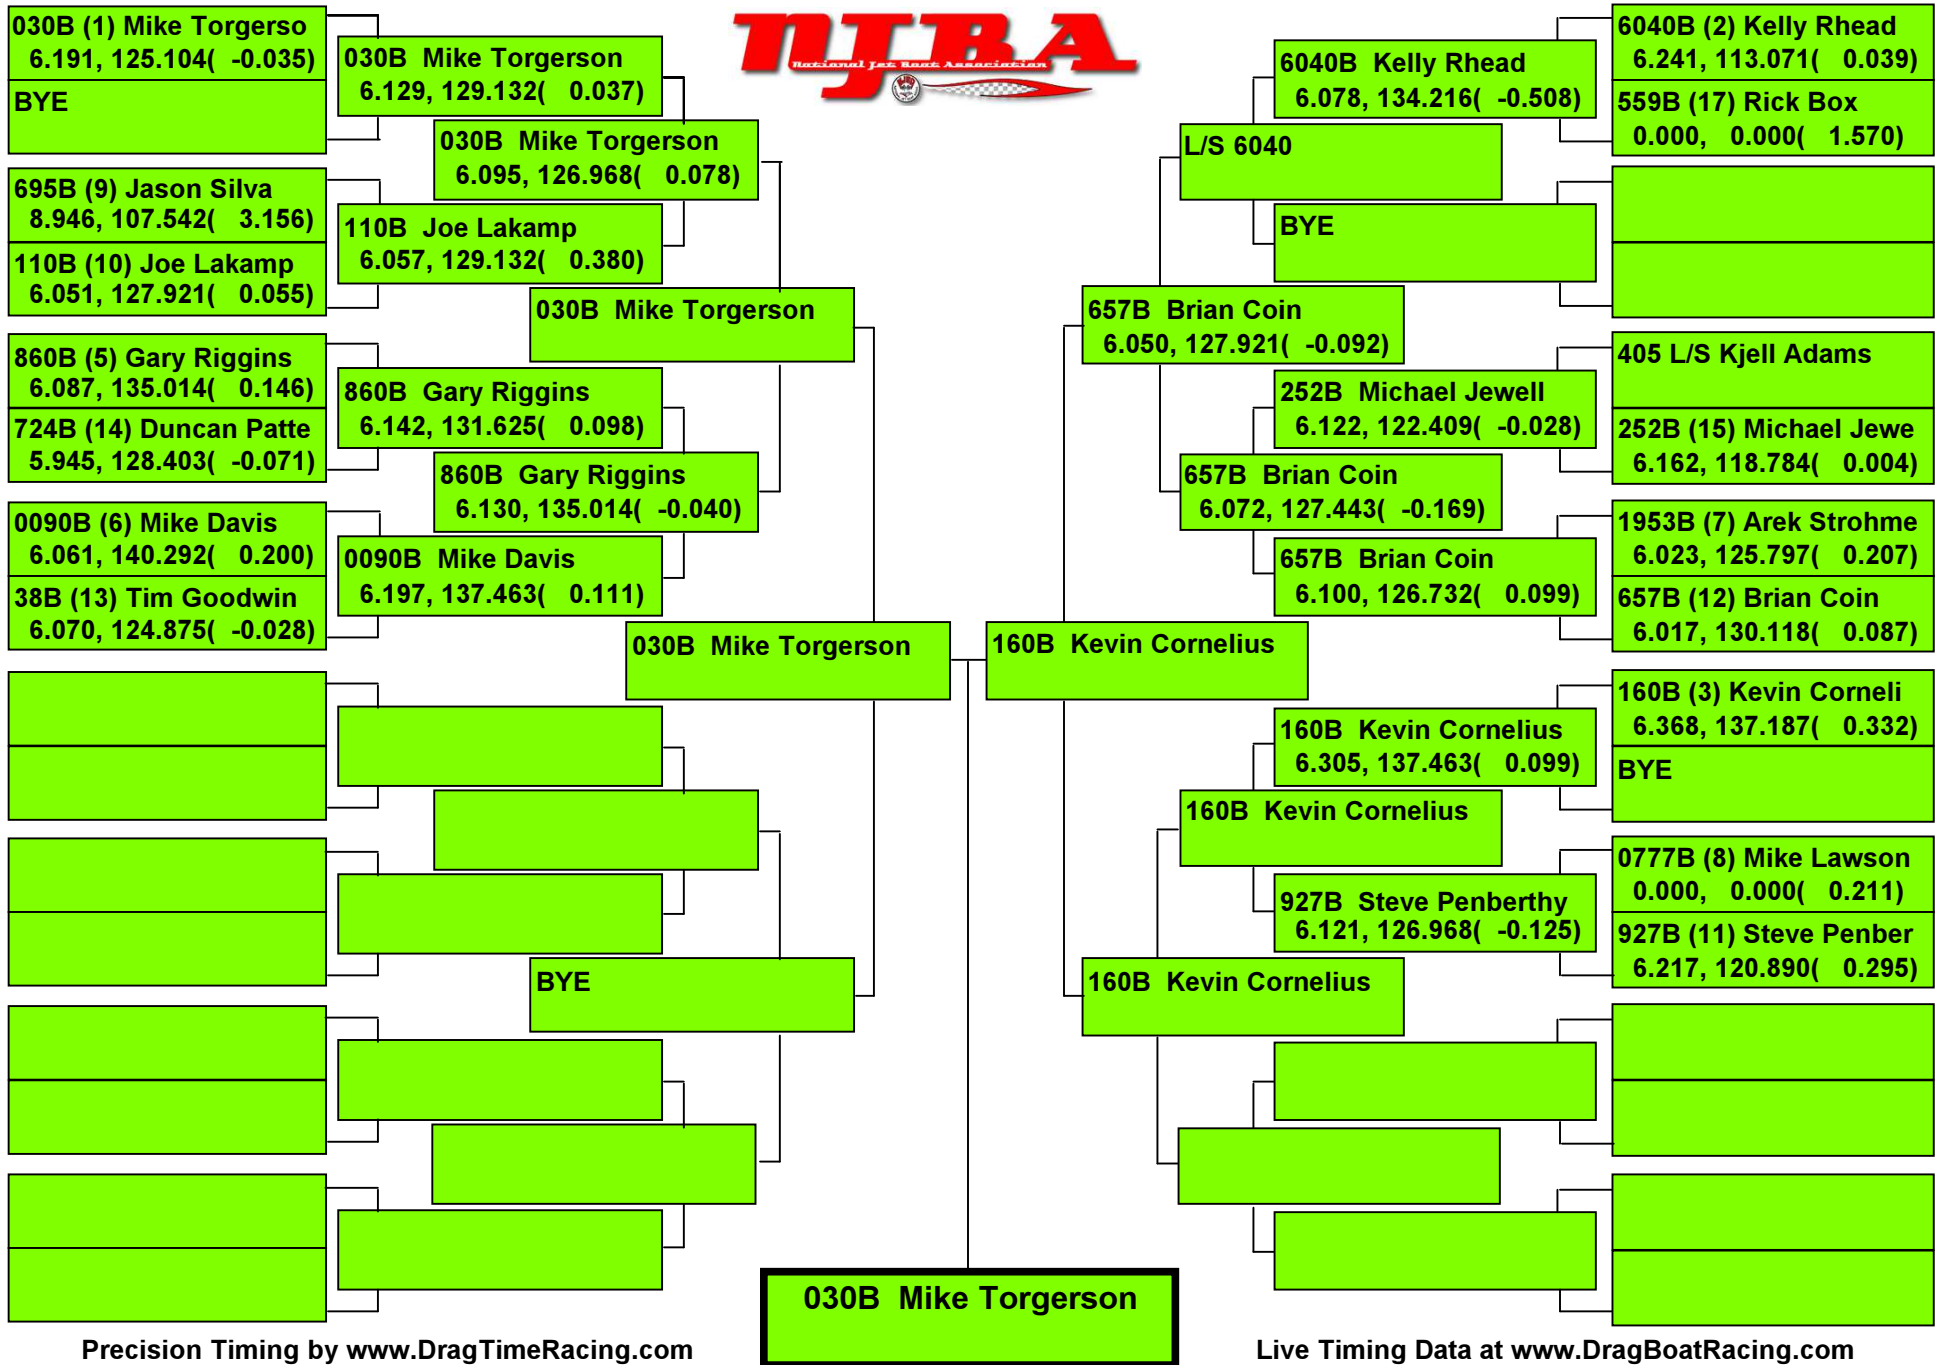

2016 SPRING FLING AT MING

Precision Timing by www.DragTimeRacing.com

Live Timing Data at www.DragBoatRacing.com

2016 SPRING FLING AT MING

Precision Timing by www.DragTimeRacing.com

Live Timing Data at www.DragBoatRacing.com

2016 SPRING FLING AT MING

829B (1) Dan Jensen
8.353, 124.138(0.329)

470B (2) Jayne Bradley
8.124, 150.000(0.903)

829B Dan Jensen

Precision Timing by www.DragTimeRacing.com

Live Timing Data at www.DragBoatRacing.com