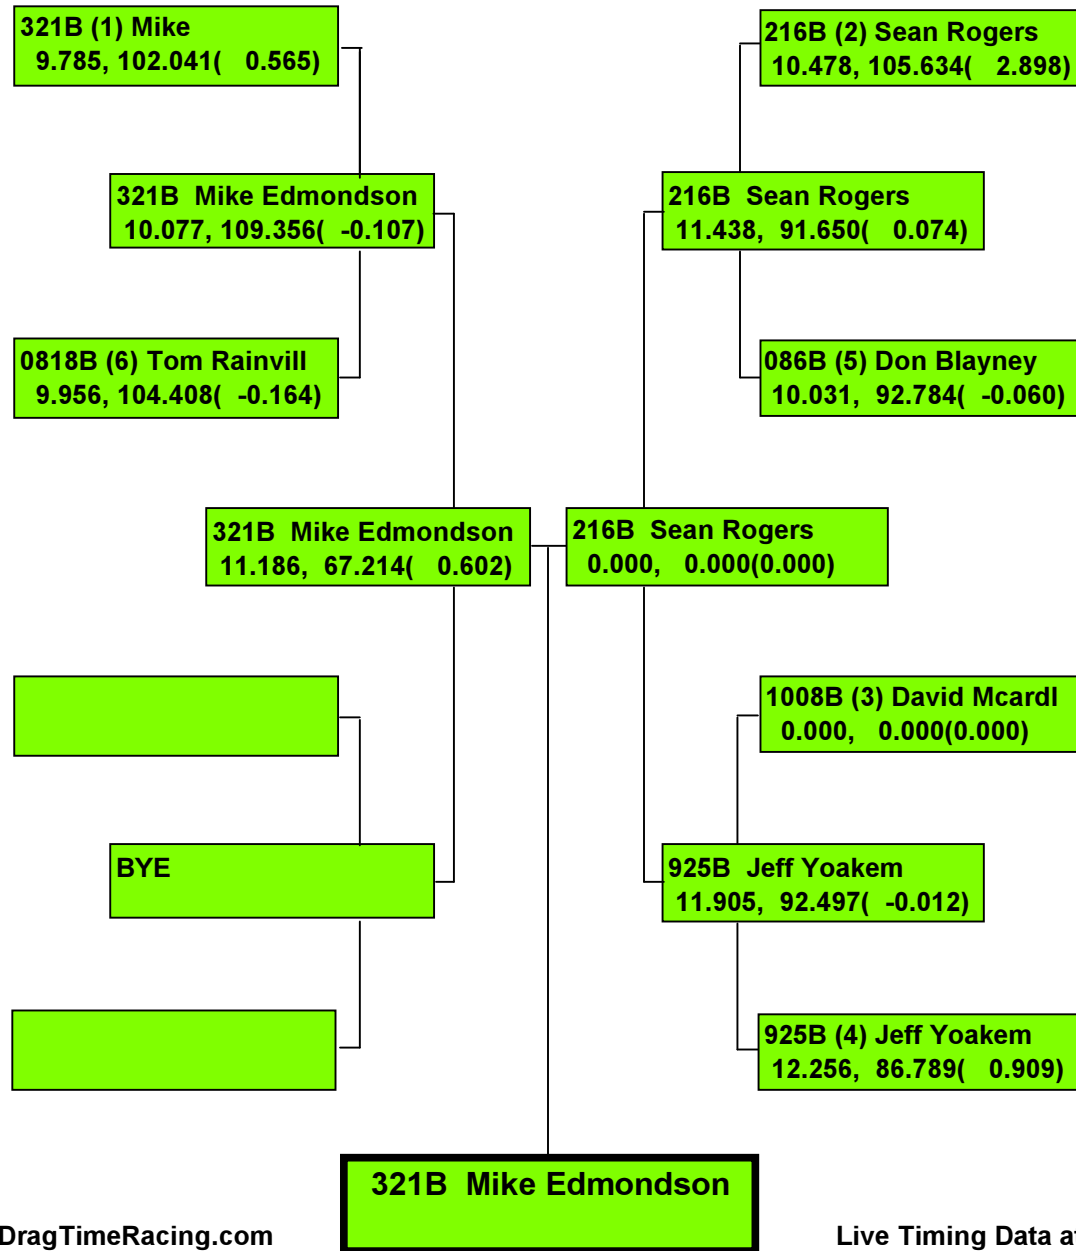

2016 SPRING FLING AT MING

Precision Timing by www.DragTimeRacing.com

Live Timing Data at www.DragBoatRacing.com