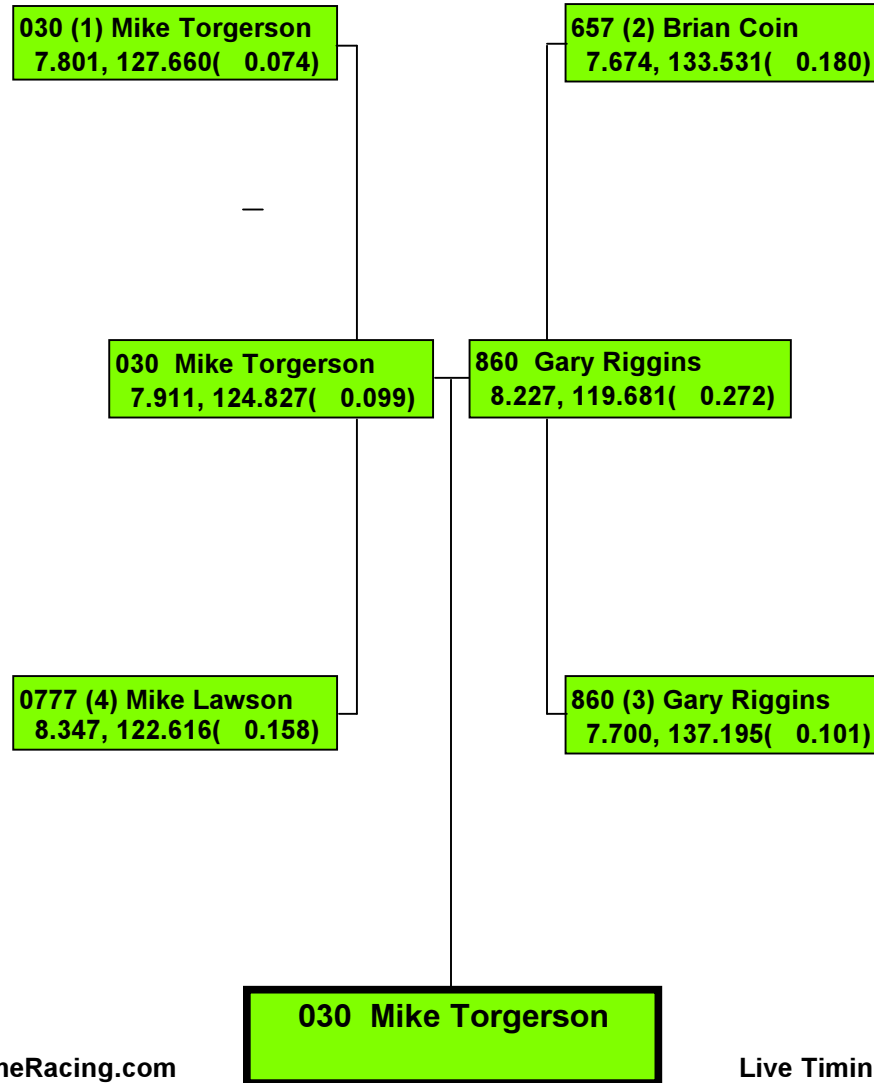

2016 SPRING FLING AT MING

Precision Timing by www.DragTimeRacing.com

Live Timing Data at www.DragBoatRacing.com